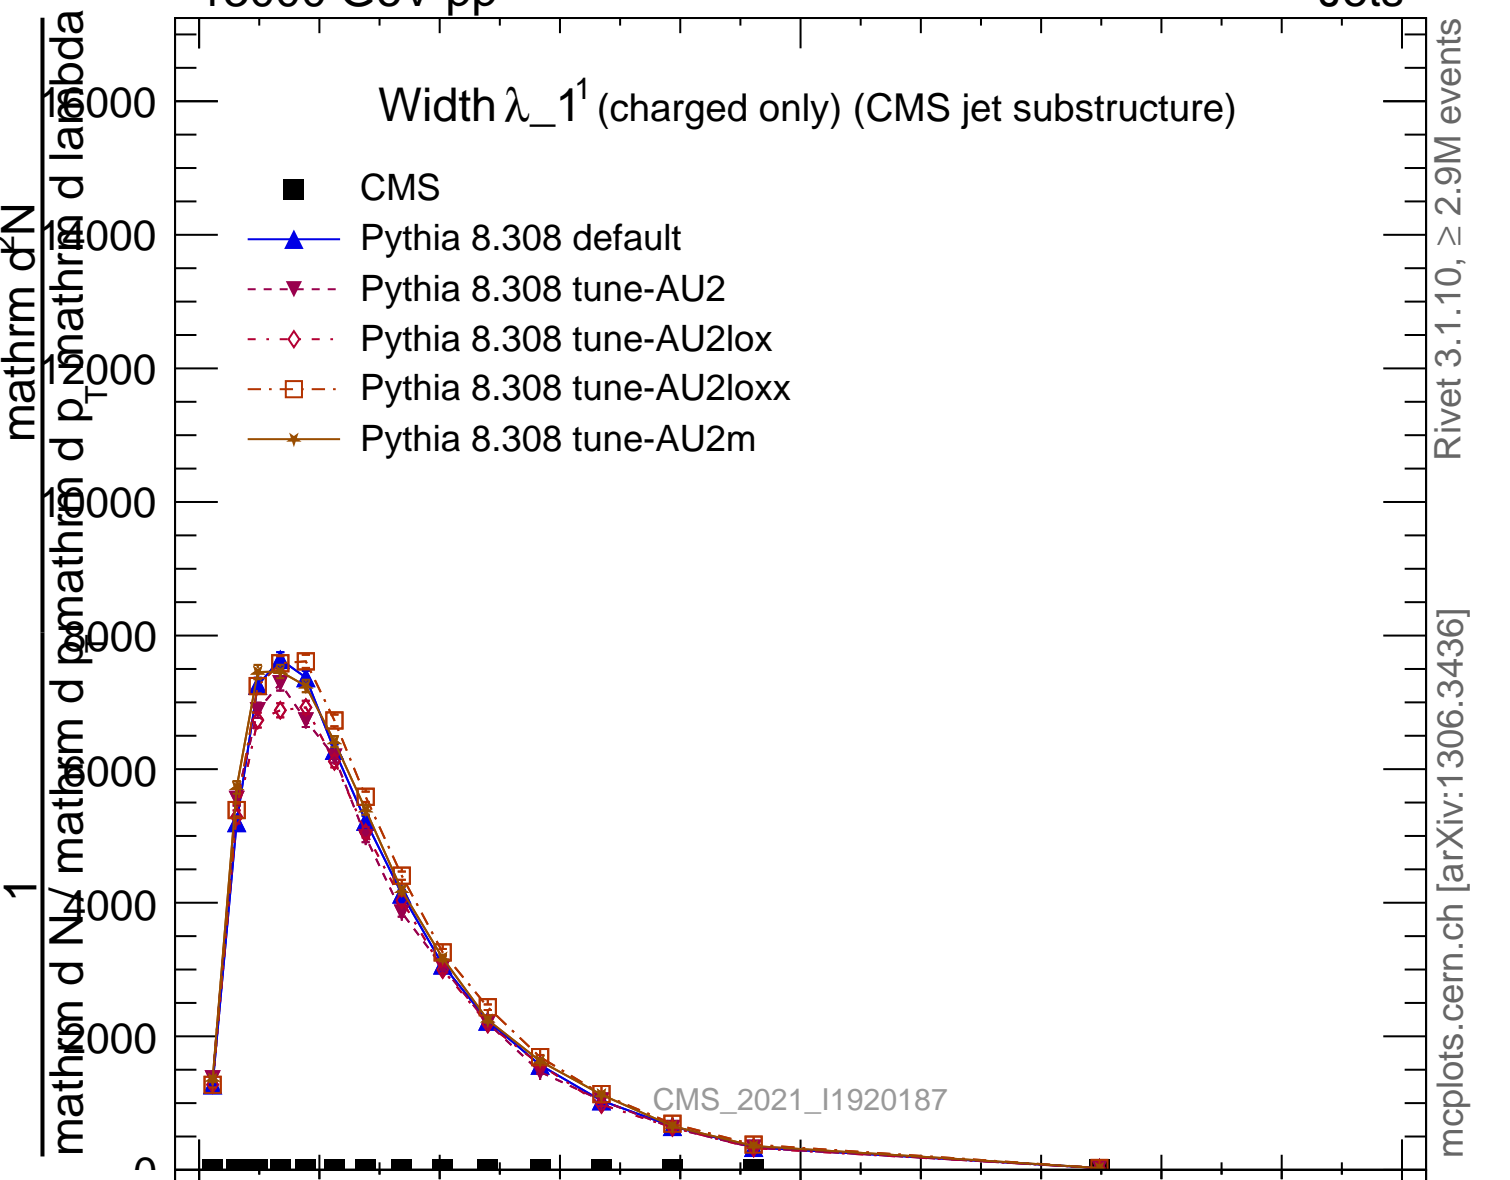

### Width $\lambda_1$ (charged only) (CMS jet substructure)

- CMS
- ▲ Pythia 8.308 default
- ▼ Pythia 8.308 tune-AU2
- ◇ Pythia 8.308 tune-AU2lox
- Pythia 8.308 tune-AU2lox
- ★ Pythia 8.308 tune-AU2m

Ratio to CMS

0.5

2

width (charged-only)

Rivet 3.1.10, ≥ 2.9M events

mcplots.cern.ch [arXiv:1306.3436]