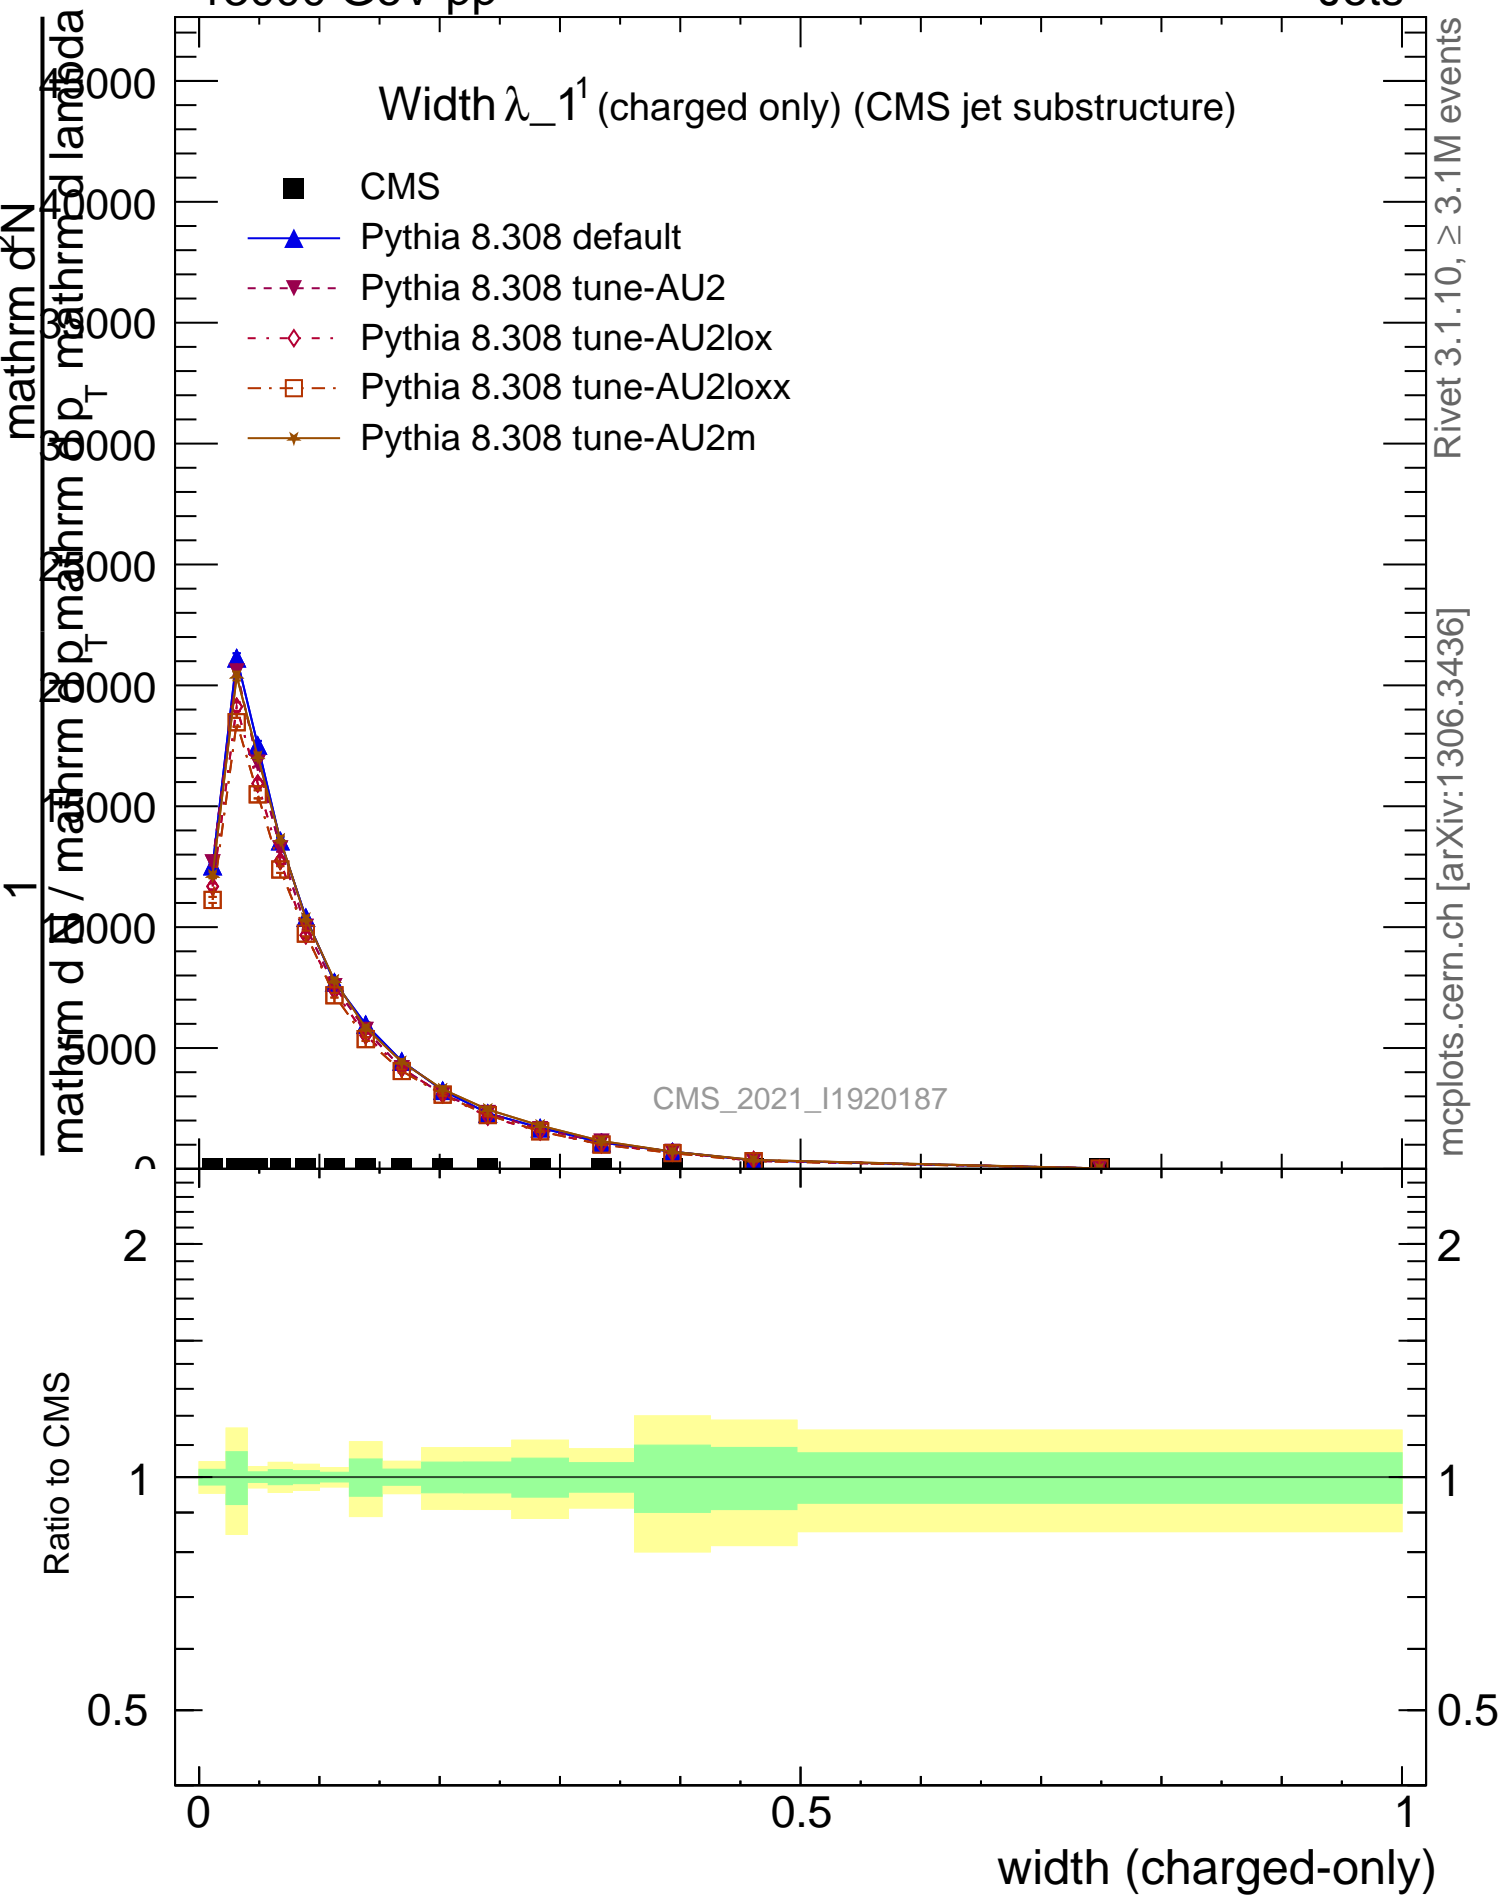

Width λ_{-1} (charged only) (CMS jet substructure)

- CMS
- ▲ Pythia 8.308 default
- ▼ Pythia 8.308 tune-AU2
- ◇ Pythia 8.308 tune-AU2lox
- Pythia 8.308 tune-AU2loxx
- ★ Pythia 8.308 tune-AU2m

CMS_2021_I1920187

mcplots.cern.ch [arXiv:1306.3436]

Rivet 3.1.10, $\geq 3.1M$ events