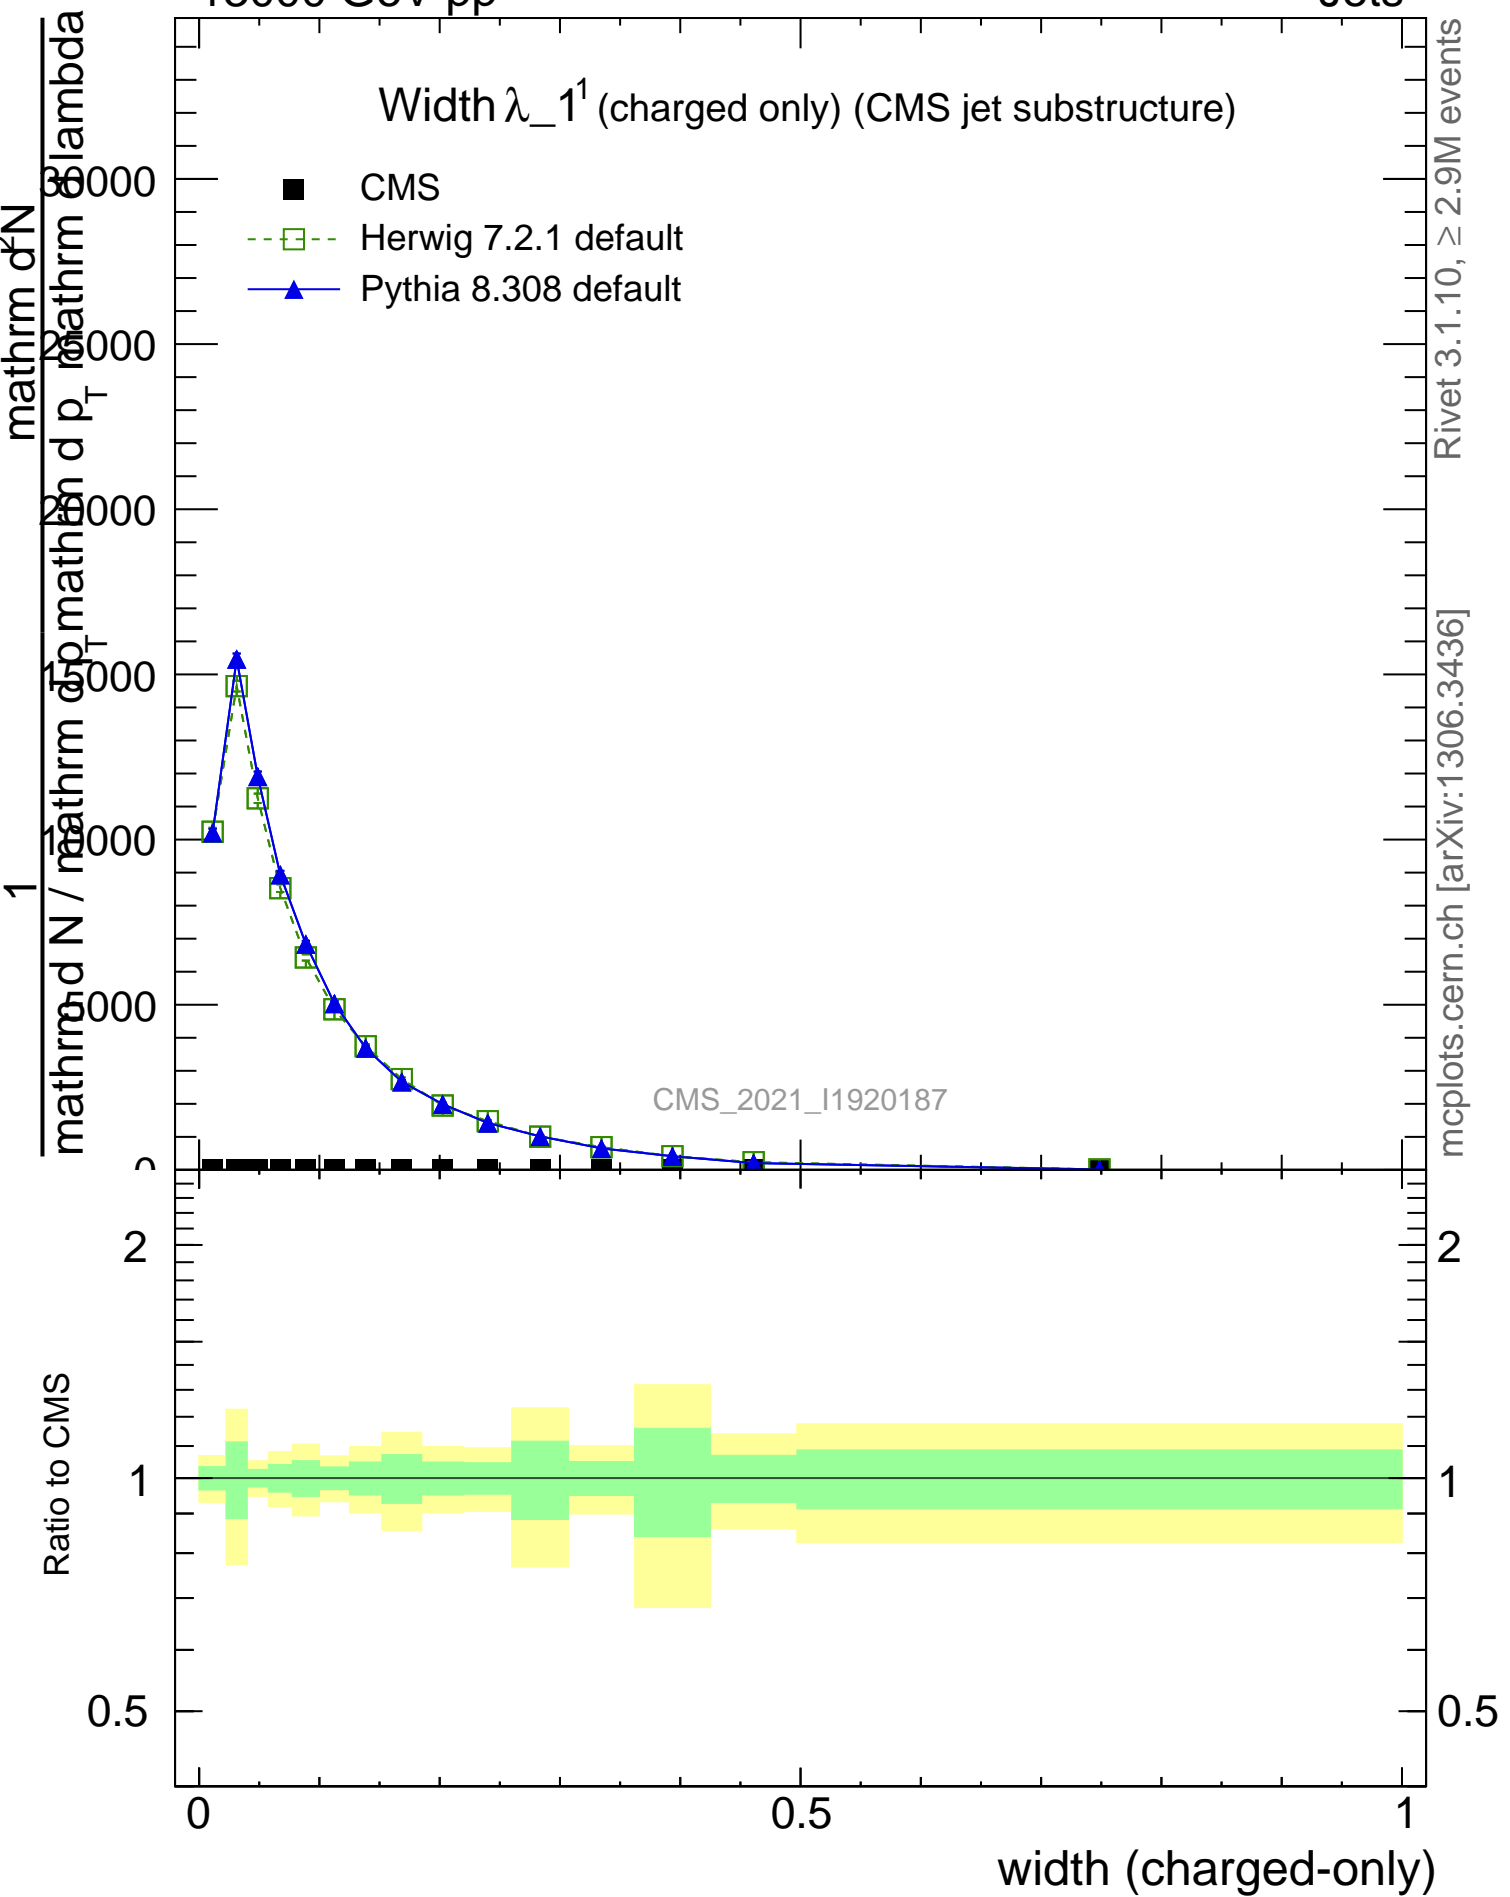

Width  $\lambda_{-1}$  (charged only) (CMS jet substructure)

- CMS
- - □ Herwig 7.2.1 default
- - ▲ Pythia 8.308 default

CMS\_2021\_I1920187

mcplots.cern.ch [arXiv:1306.3436]

Rivet 3.1.10,  $\geq 2.9M$  events

Ratio to CMS

width (charged-only)