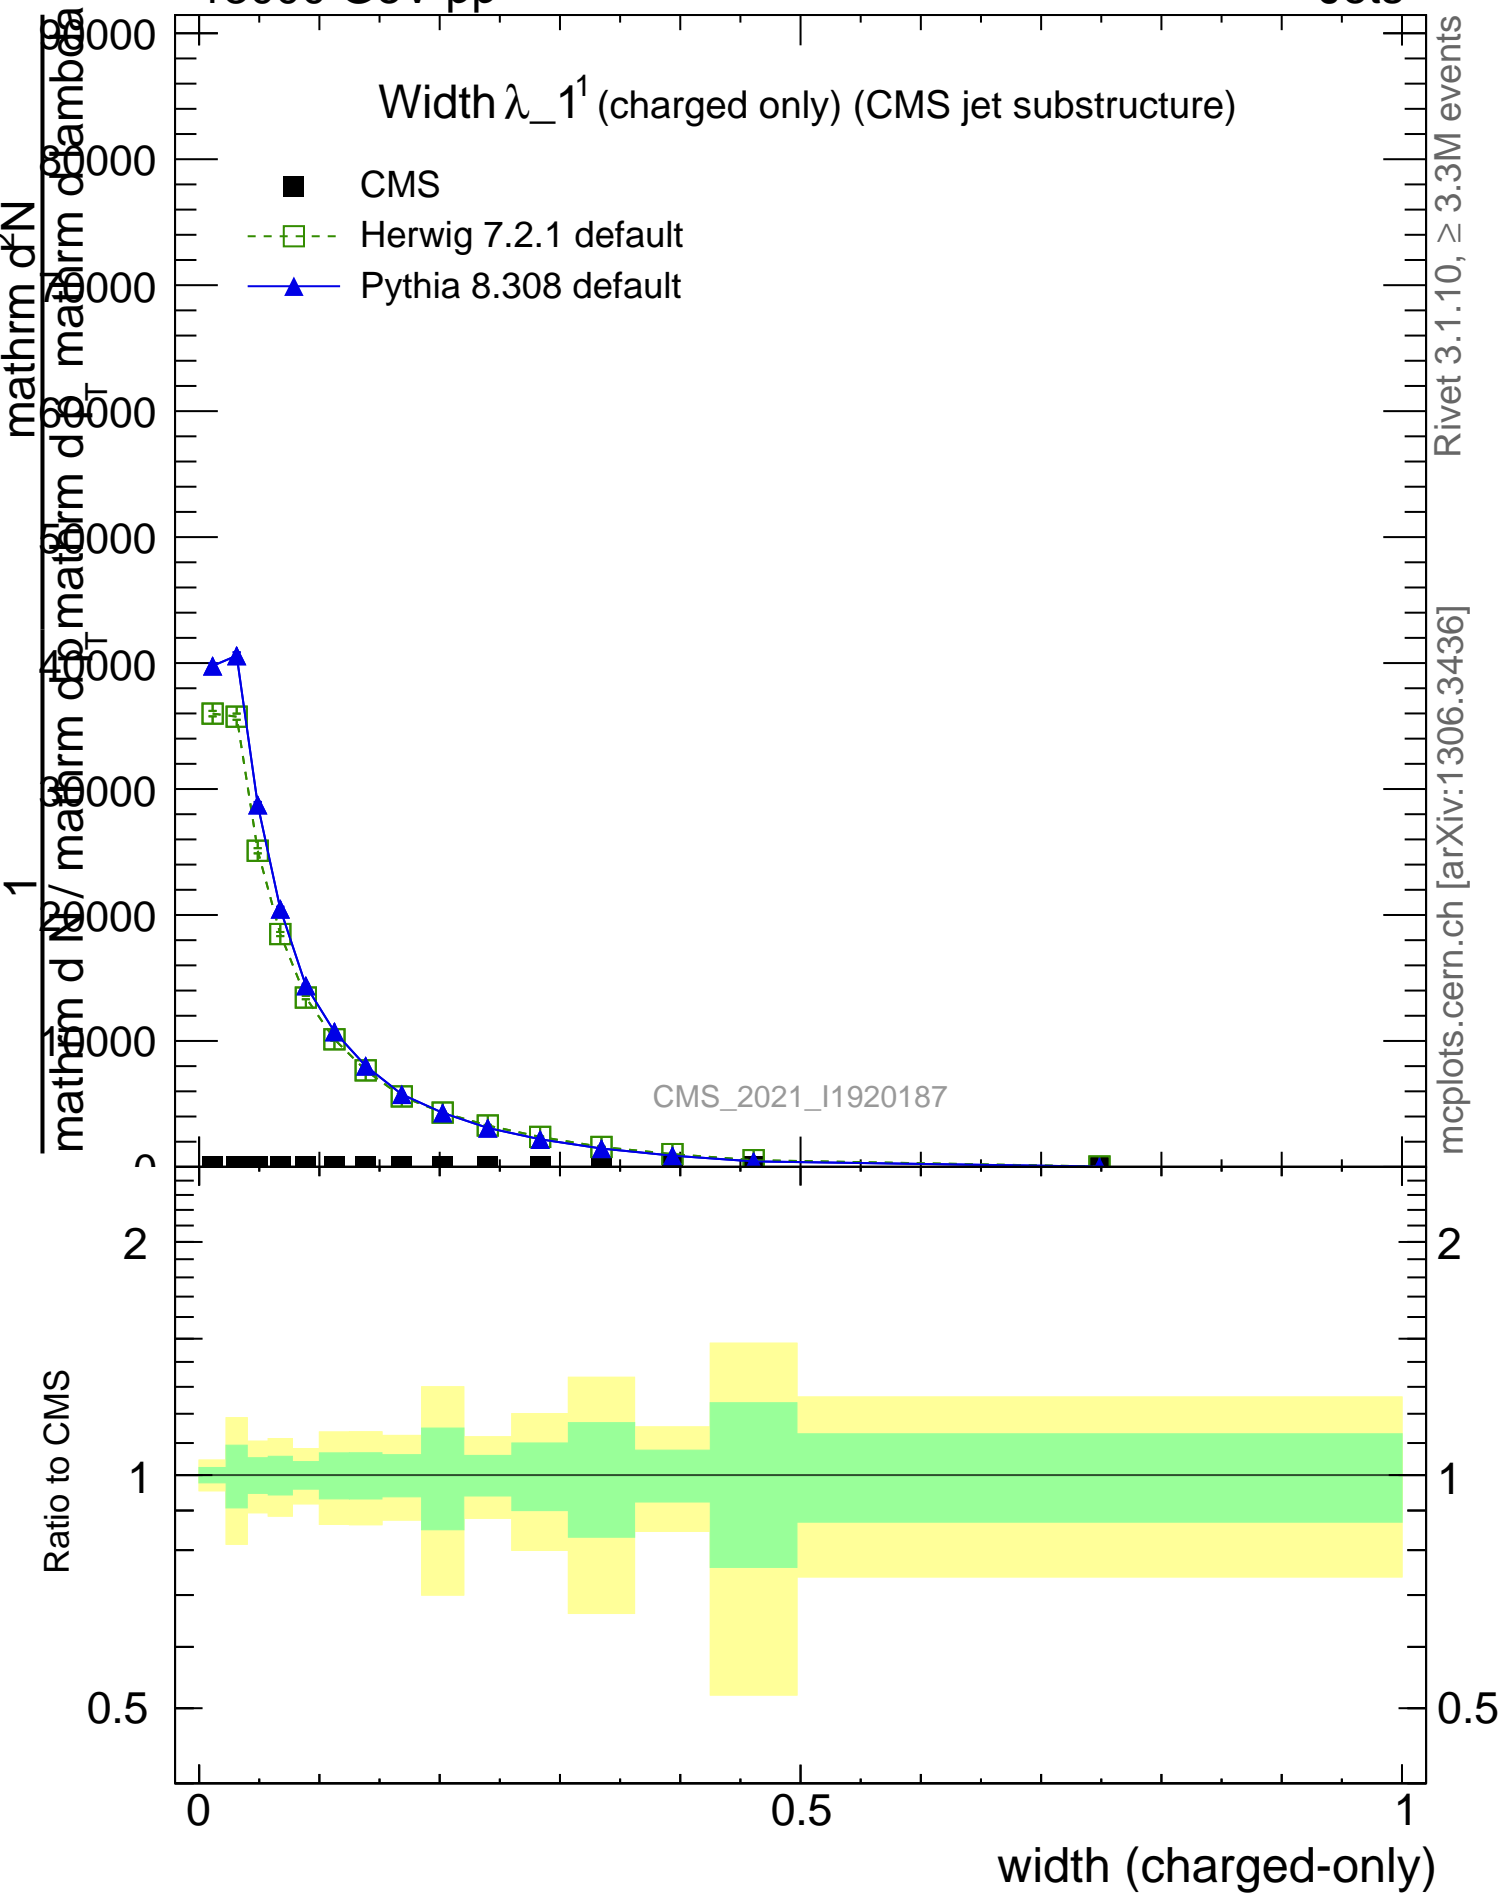

Width  $\lambda_{-1}^1$  (charged only) (CMS jet substructure)

- CMS
- - □ Herwig 7.2.1 default
- - ▲ Pythia 8.308 default

CMS\_2021\_I1920187

mcplots.cern.ch [arXiv:1306.3436]

Rivet 3.1.10,  $\geq 3.3M$  events