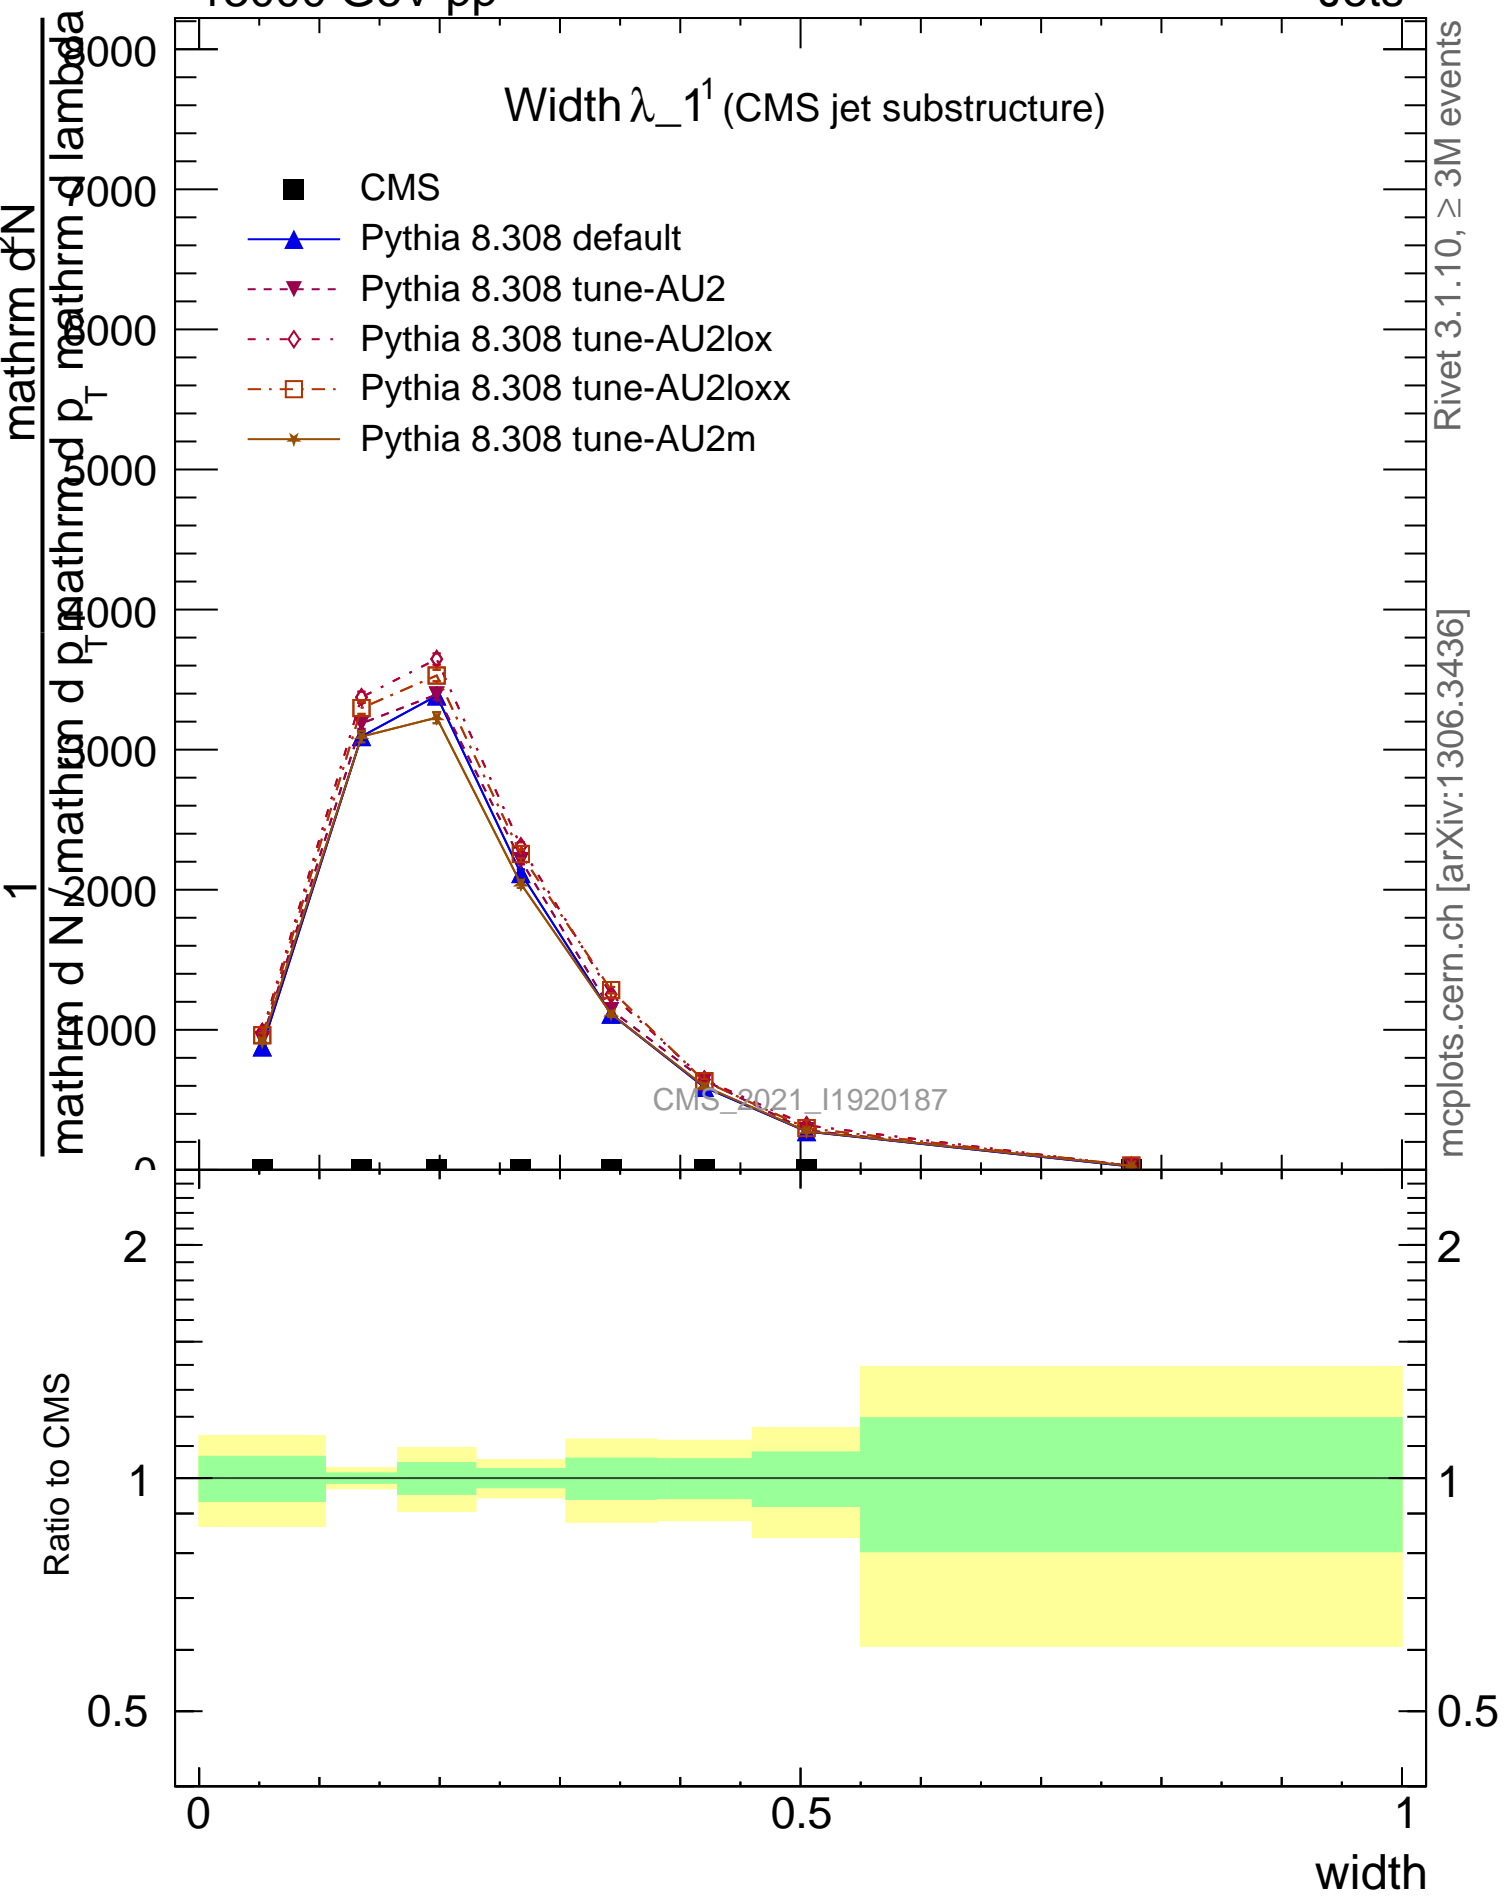

Width  $\lambda_{-1}$  (CMS jet substructure)

CMS\_2021\_11920187

mcplots.cern.ch [arXiv:1306.3436]

Rivet 3.1.10, ≥ 3M events