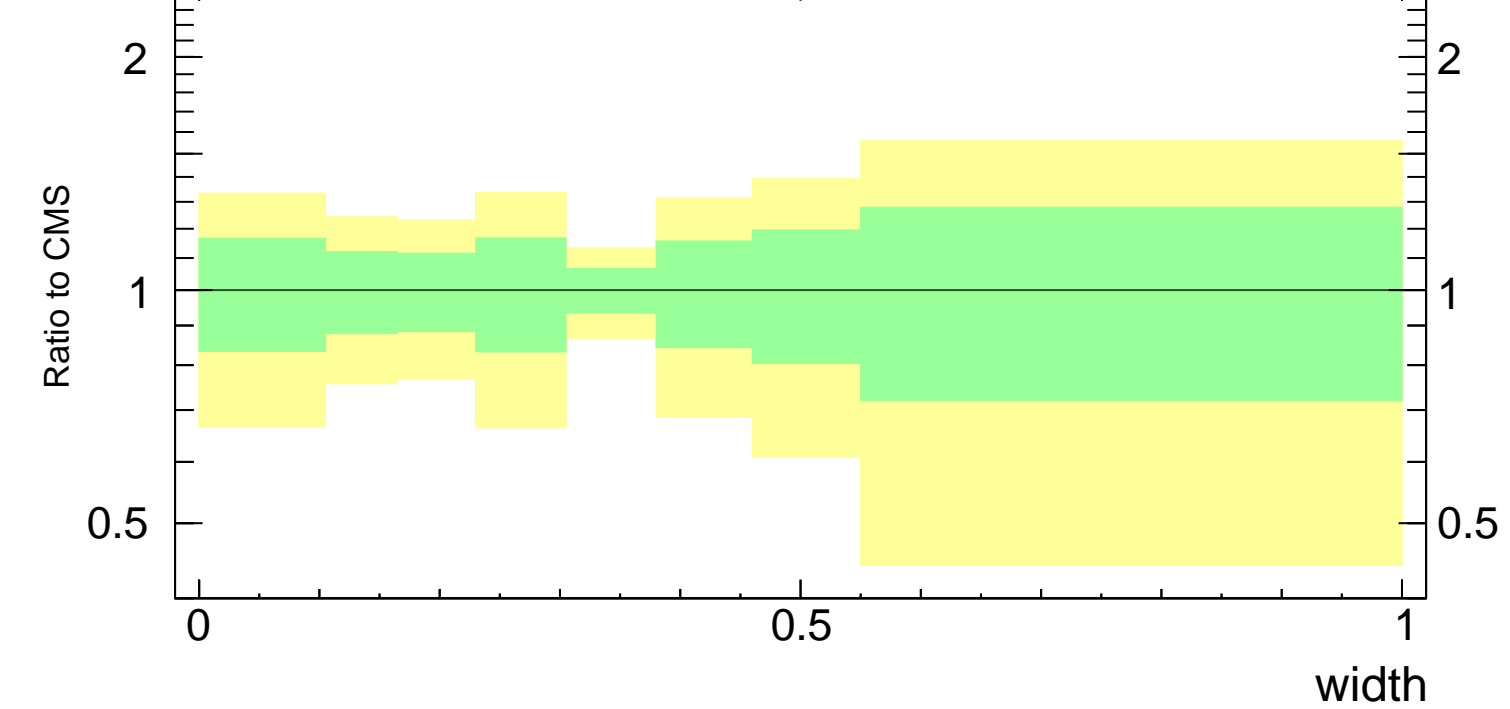

Width  $\lambda_{-1}$  (CMS jet substructure)

CMS\_2021\_I1920187

mcplots.cern.ch [arXiv:1306.3436]

Rivet 3.1.10,  $\geq 3.4M$  events