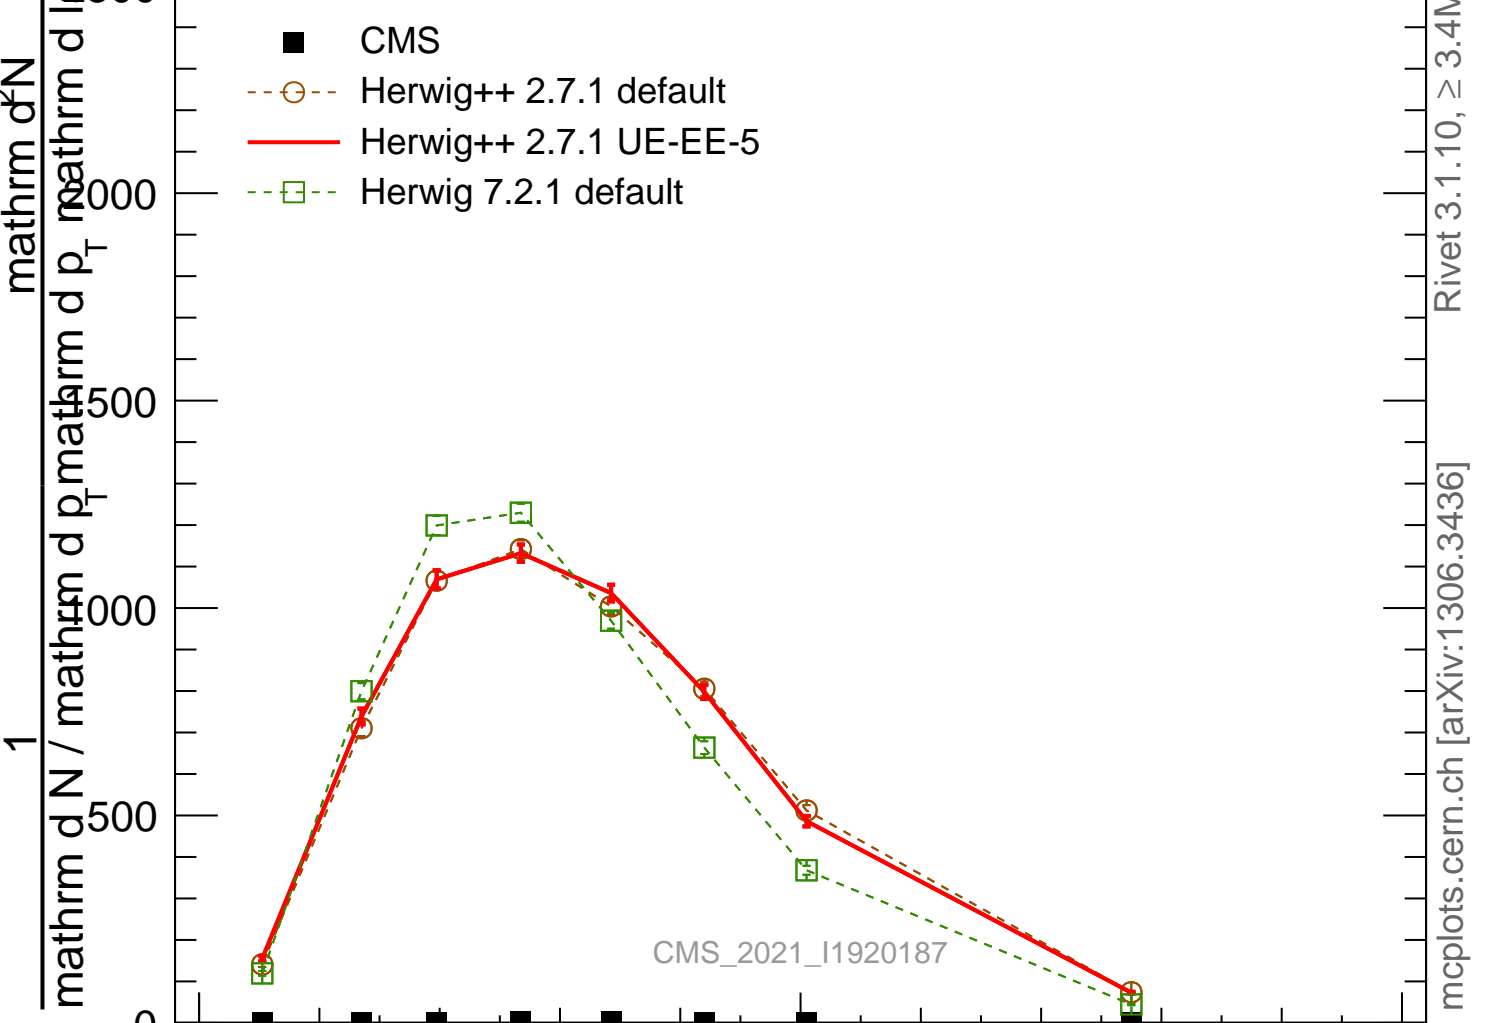

Width  $\lambda_{-1}$  (CMS jet substructure)

CMS\_2021\_I1920187

mcplots.cern.ch [arXiv:1306.3436]

Rivet 3.1.10,  $\geq 3.4M$  events