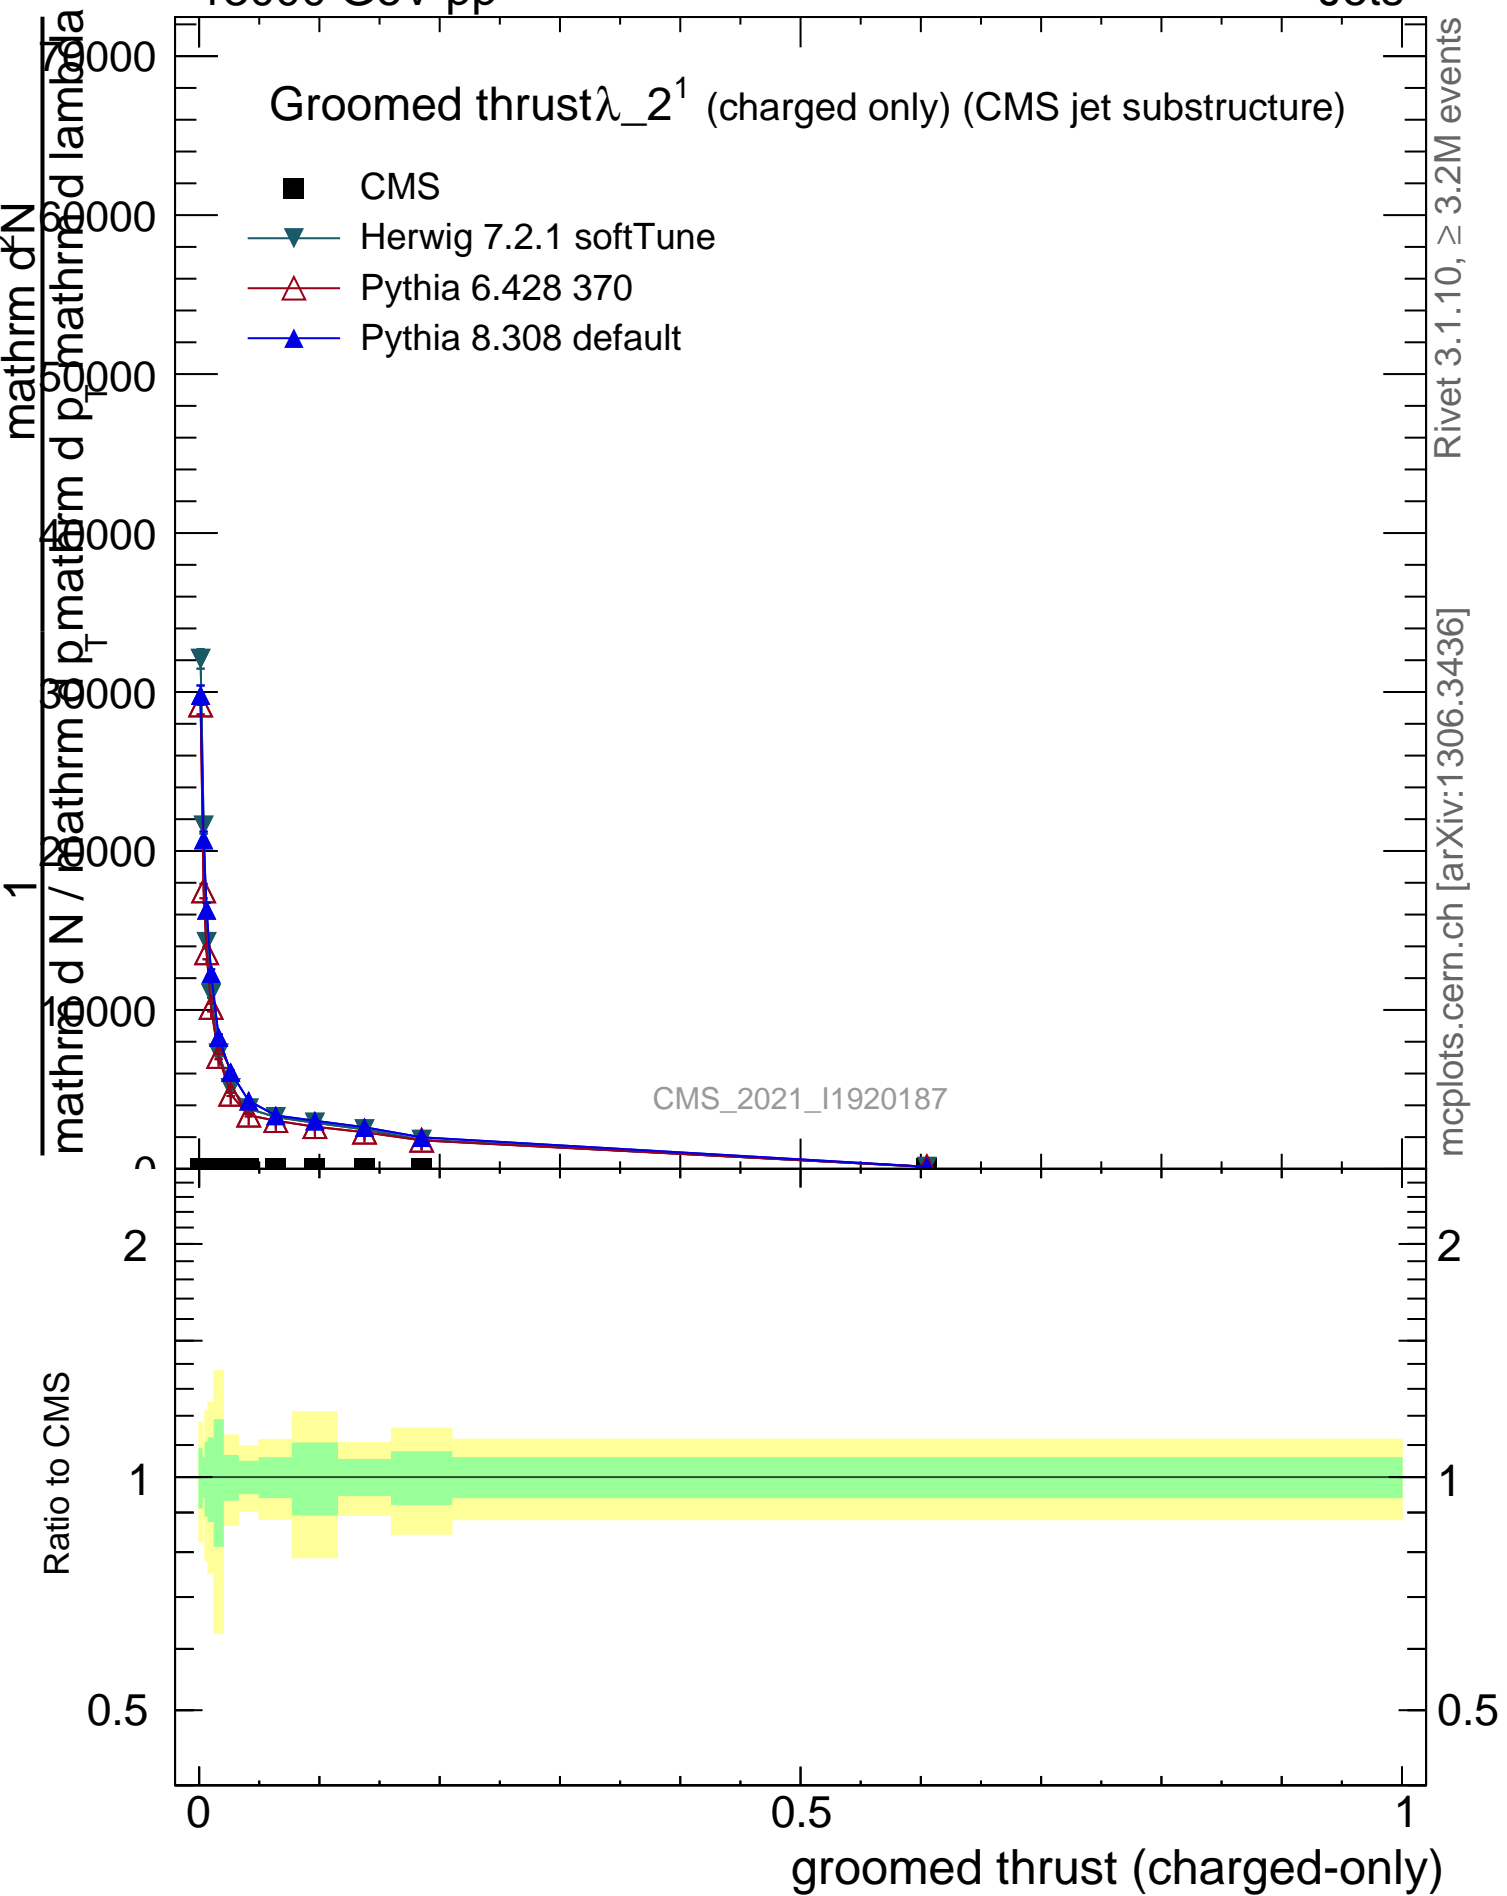

Groomed thrust λ_{2^1} (charged only) (CMS jet substructure)

- CMS
- ▼ Herwig 7.2.1 softTune
- △ Pythia 6.428 370
- ▲ Pythia 8.308 default

CMS_2021_I1920187

mcplots.cern.ch [arXiv:1306.3436]

Rivet 3.1.10, ≥ 3.2M events