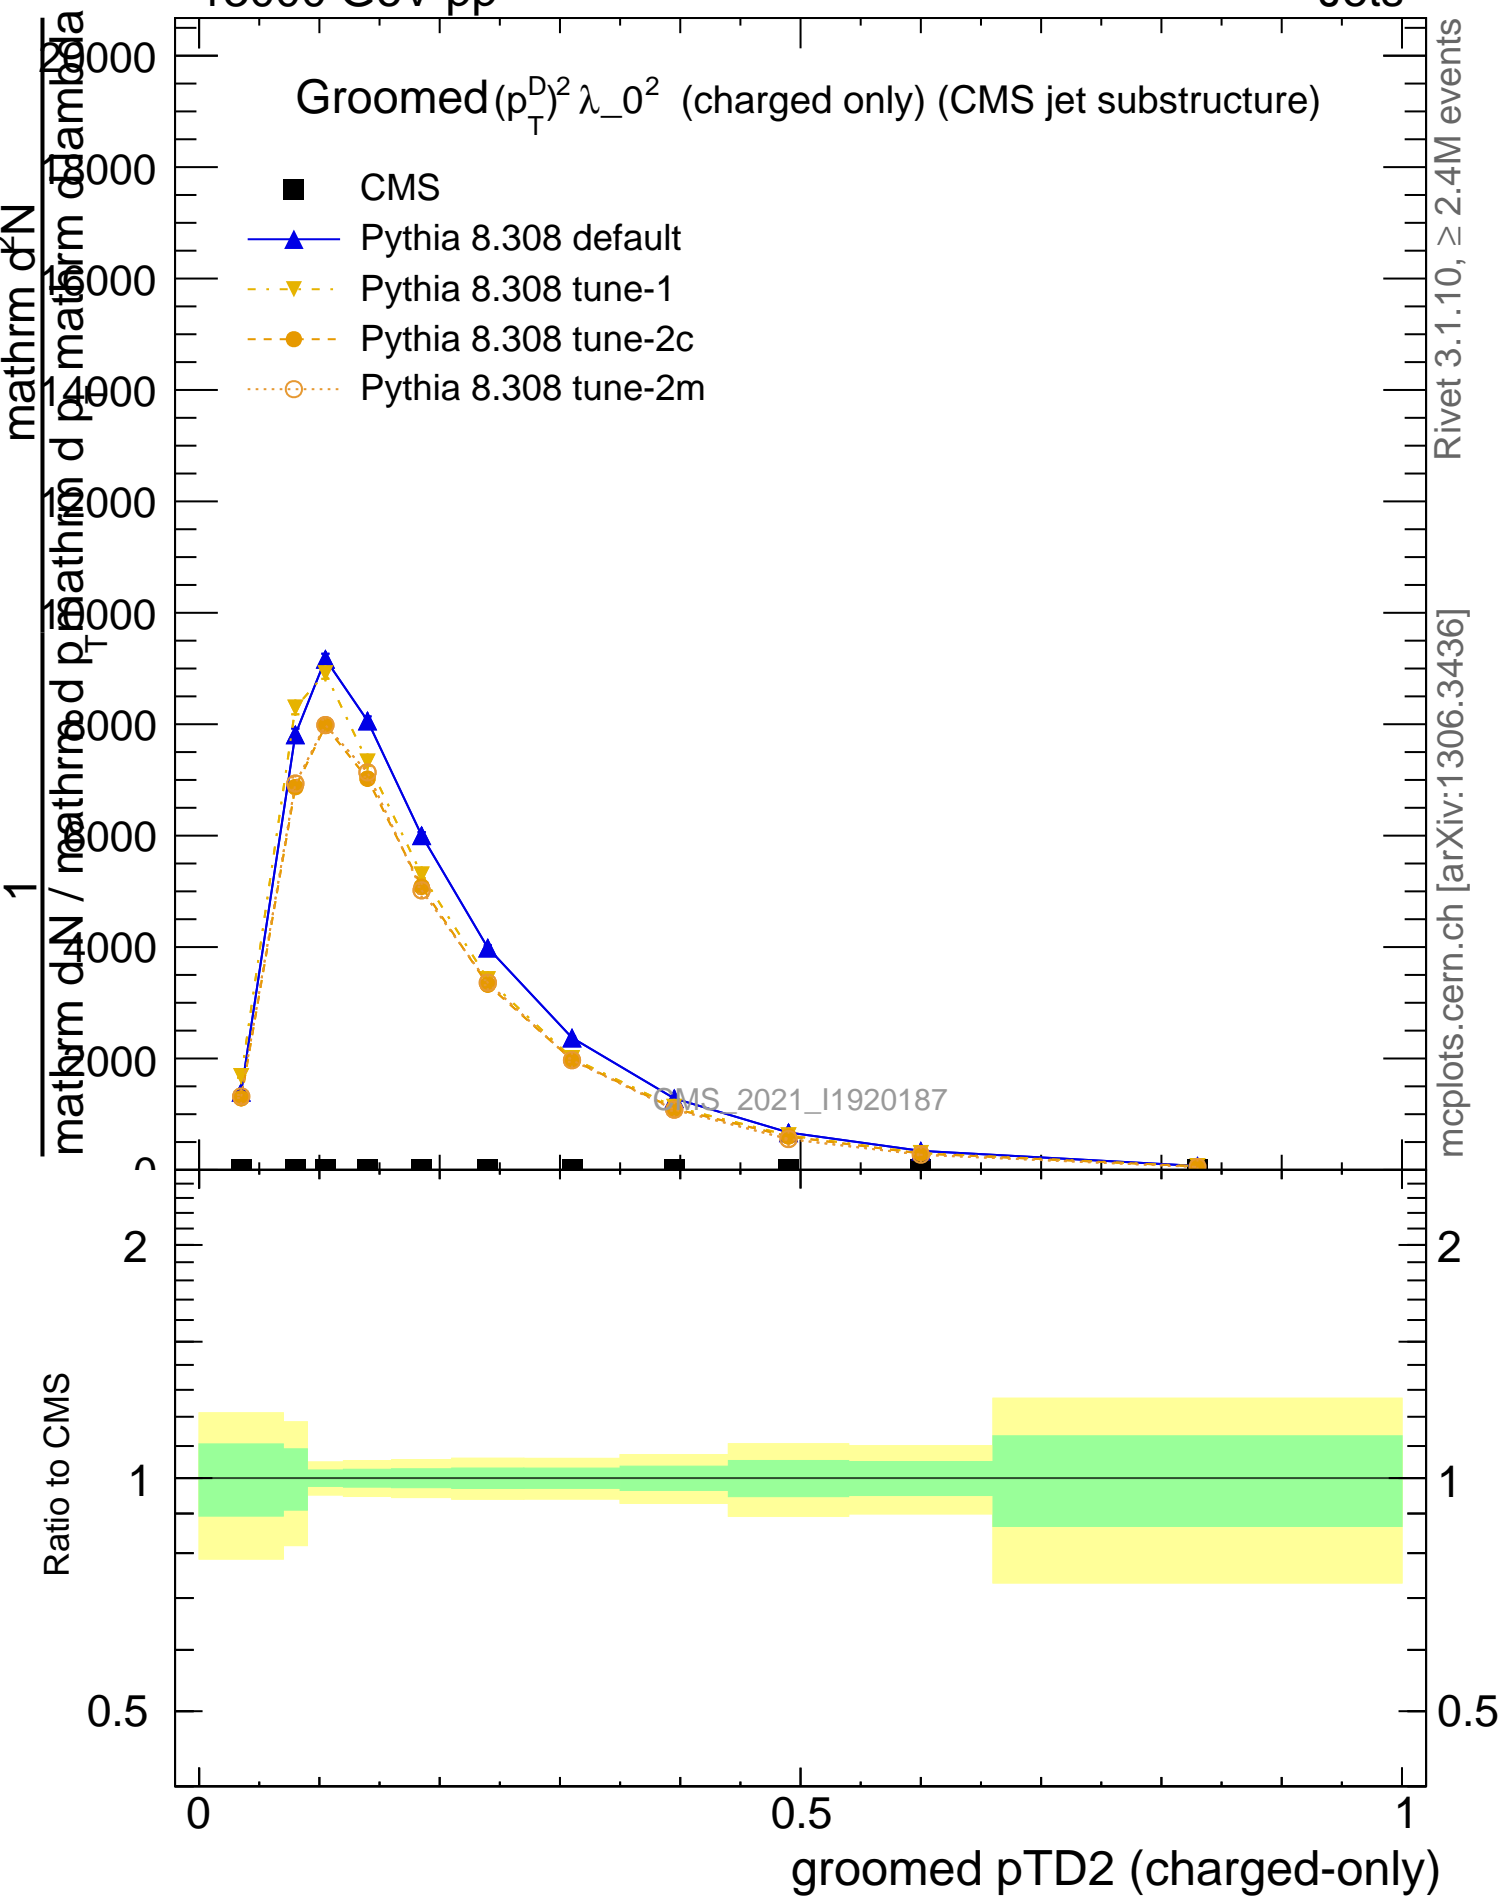

Groomed  $(p_T^D)^2 \lambda_0^2$  (charged only) (CMS jet substructure)

- CMS
- ▲ Pythia 8.308 default
- ▼ Pythia 8.308 tune-1
- Pythia 8.308 tune-2c
- Pythia 8.308 tune-2m

Rivet 3.1.10, ≥ 2.4M events  
mcplots.cern.ch [arXiv:1306.3436]

CMS 2021\_11920187