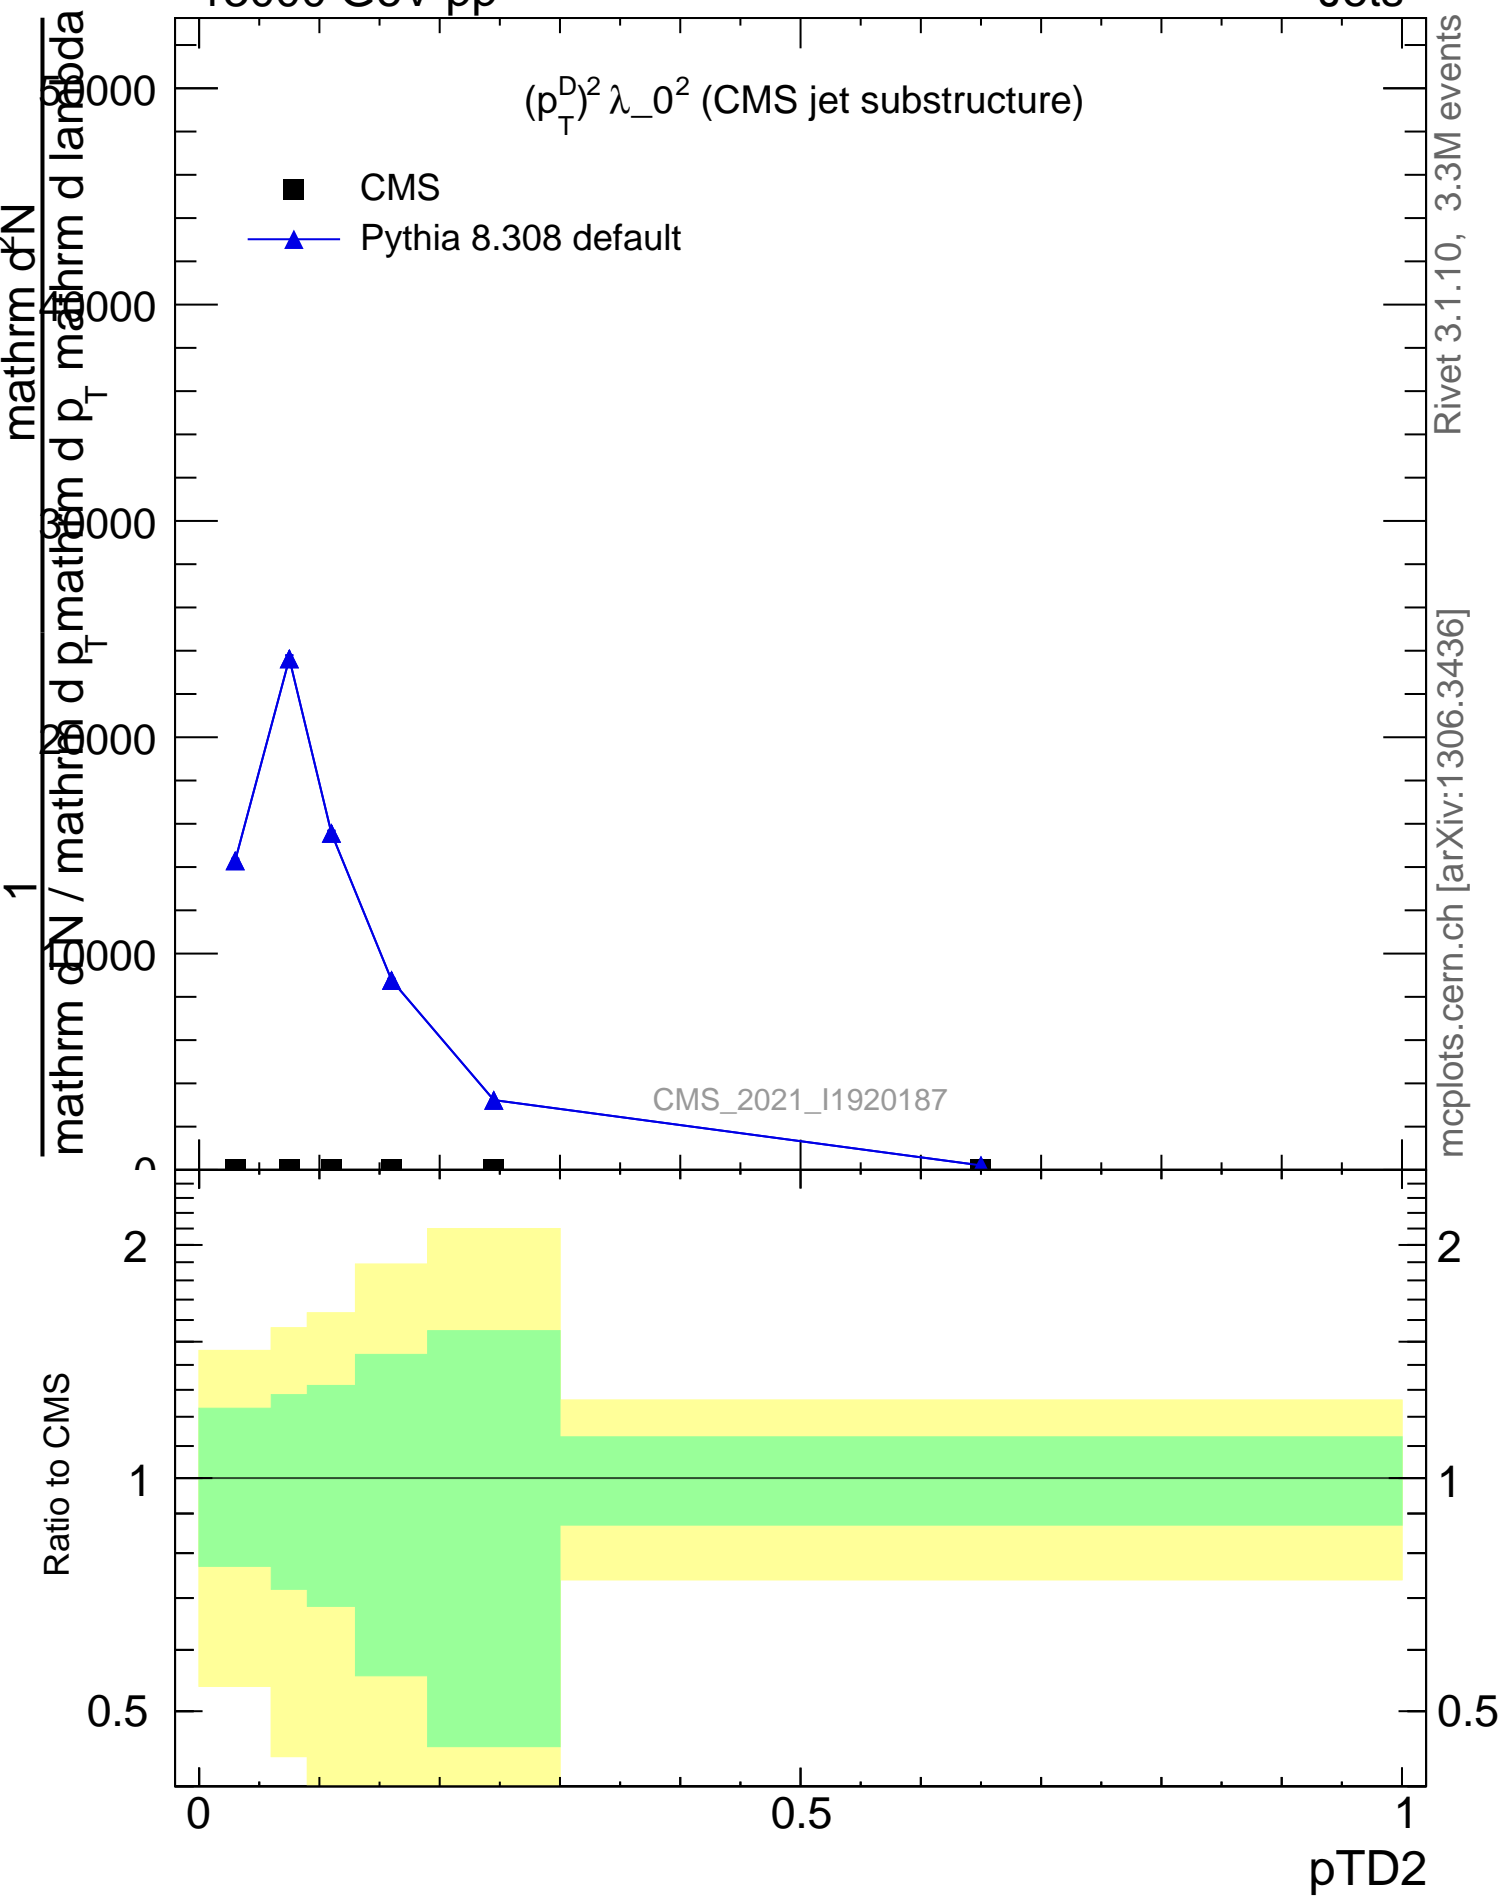

13000 GeV pp

Jets

Rivet 3.1.10, 3.3M events
mcplots.cern.ch [arXiv:1306.3436]