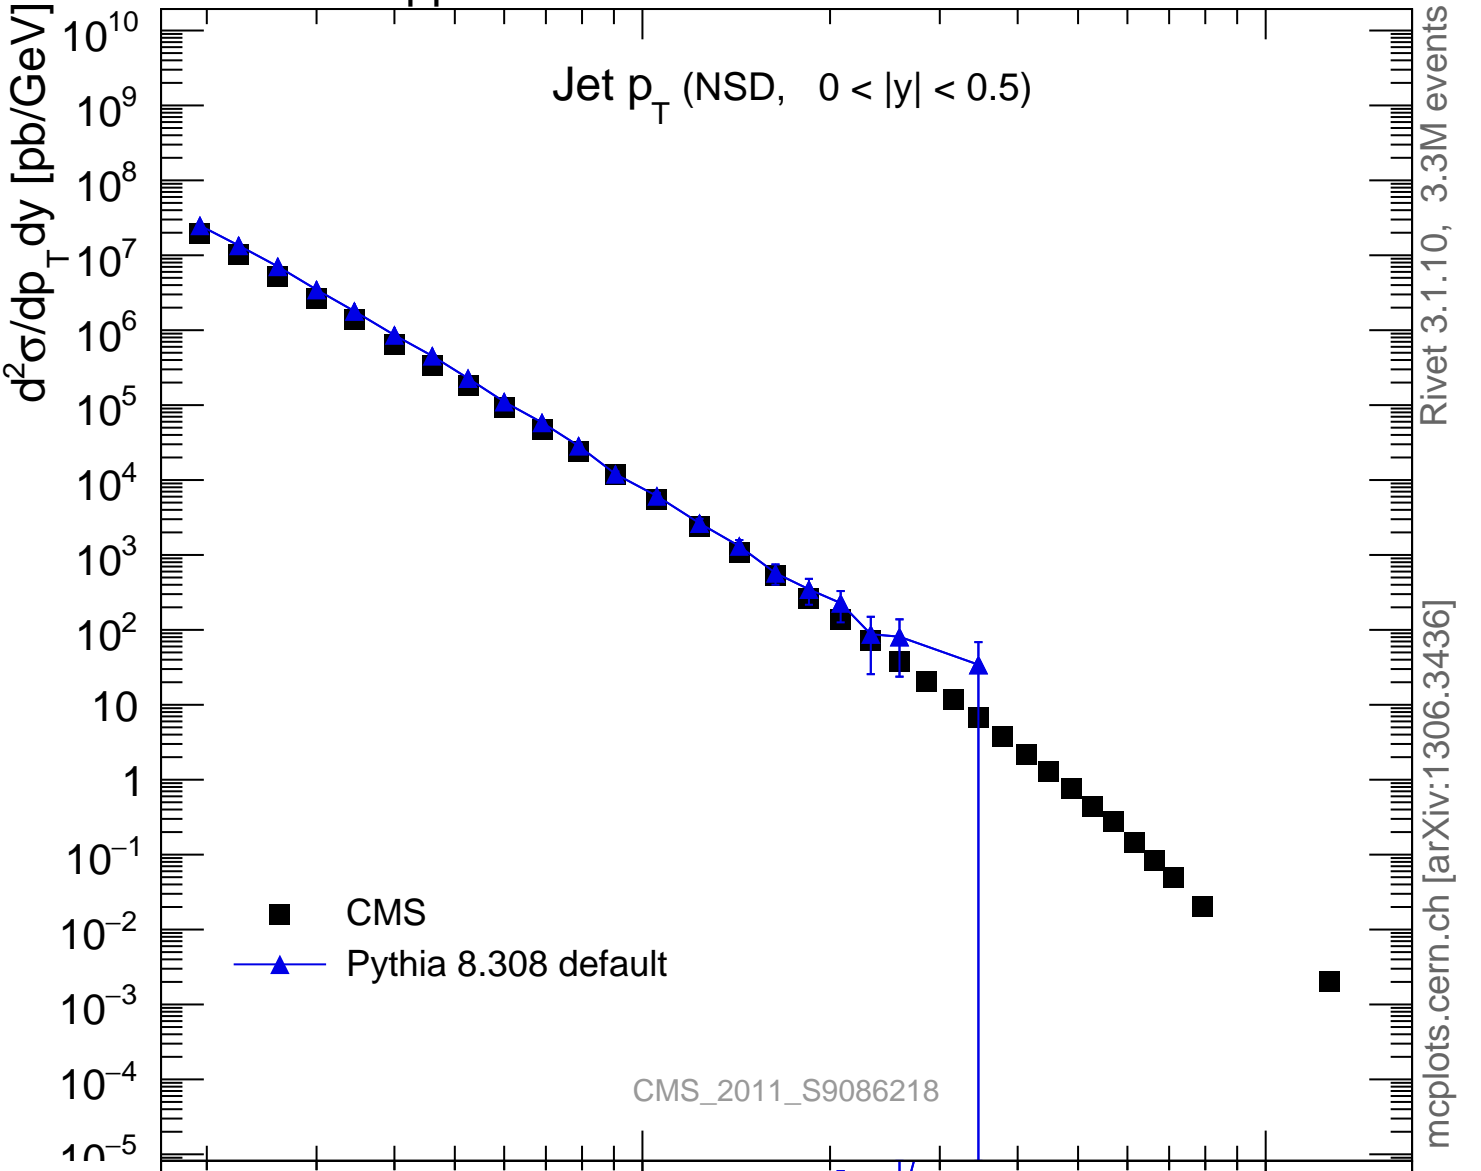

7000 GeV pp

Jets

Jet  $p_T$  (NSD,  $0 < |y| < 0.5$ )

Rivet 3.1.10, 3.3M events  
mcplots.cern.ch [arXiv:1306.3436]