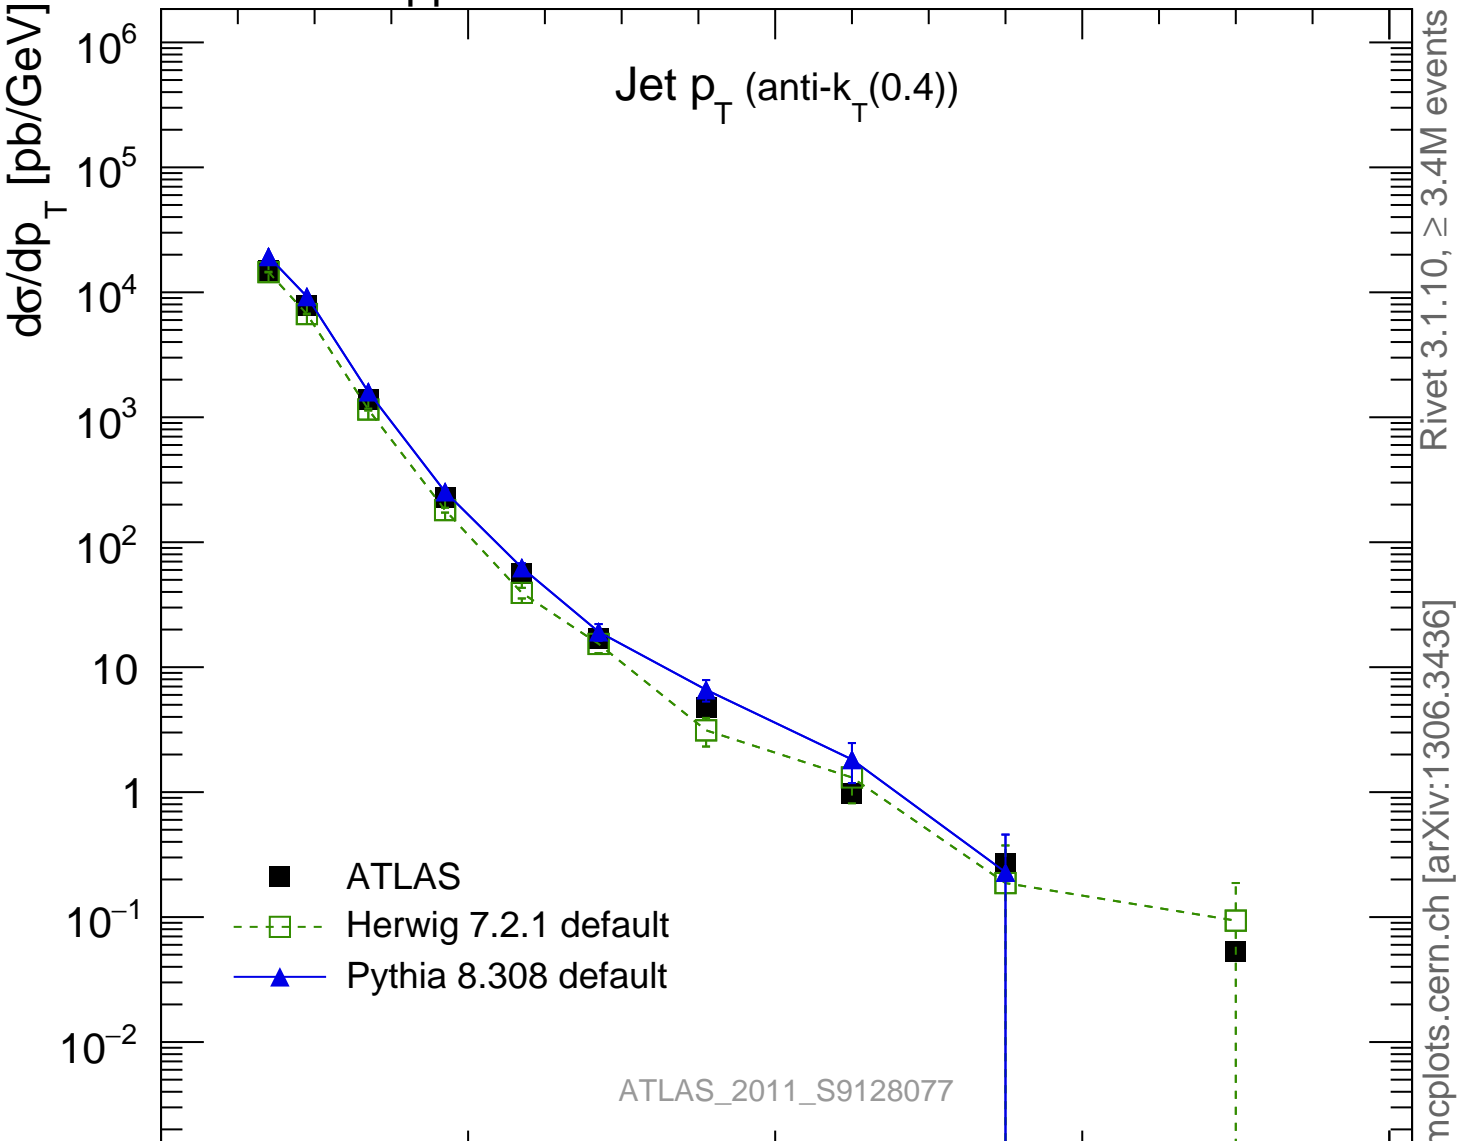

7000 GeV pp

Jets

Jet p_T (anti- $k_T(0.4)$)

Rivet 3.1.10, ≥ 3.4 M events
mcplots.cern.ch [arXiv:1306.3436]