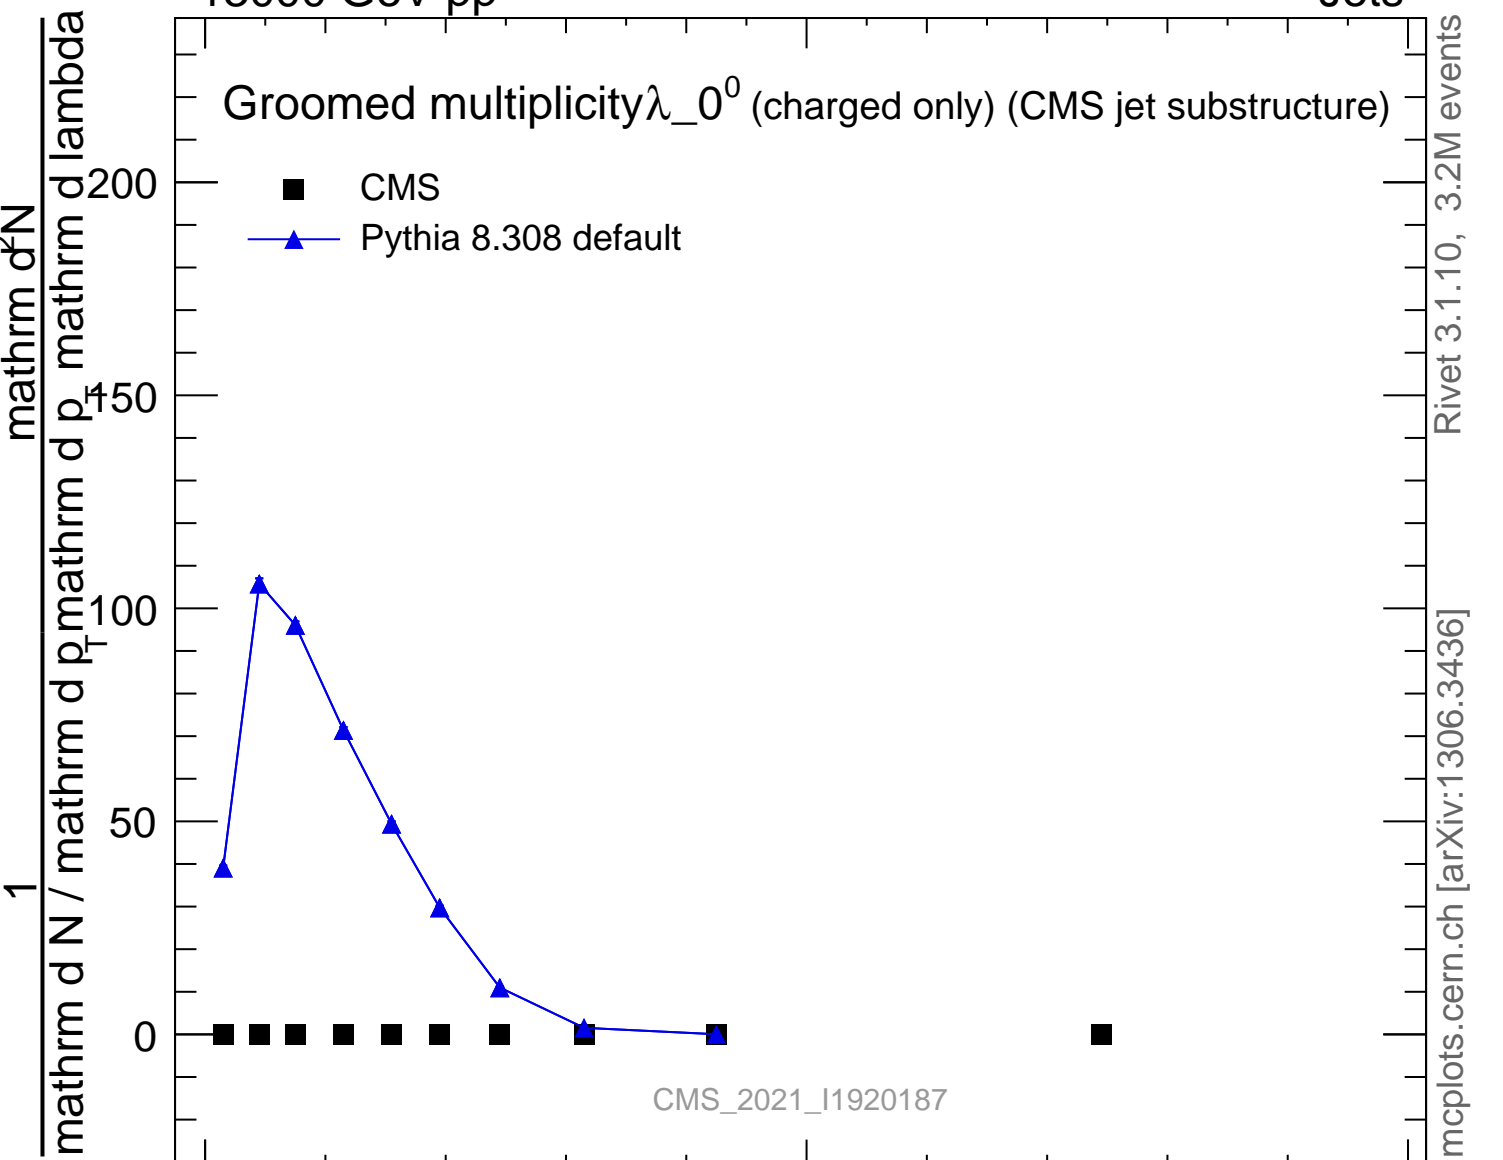

Groomed multiplicity  $\lambda_0^0$  (charged only) (CMS jet substructure)

- CMS
- ▲ Pythia 8.308 default

Rivet 3.1.10, 3.2M events  
mcplots.cern.ch [arXiv:1306.3436]