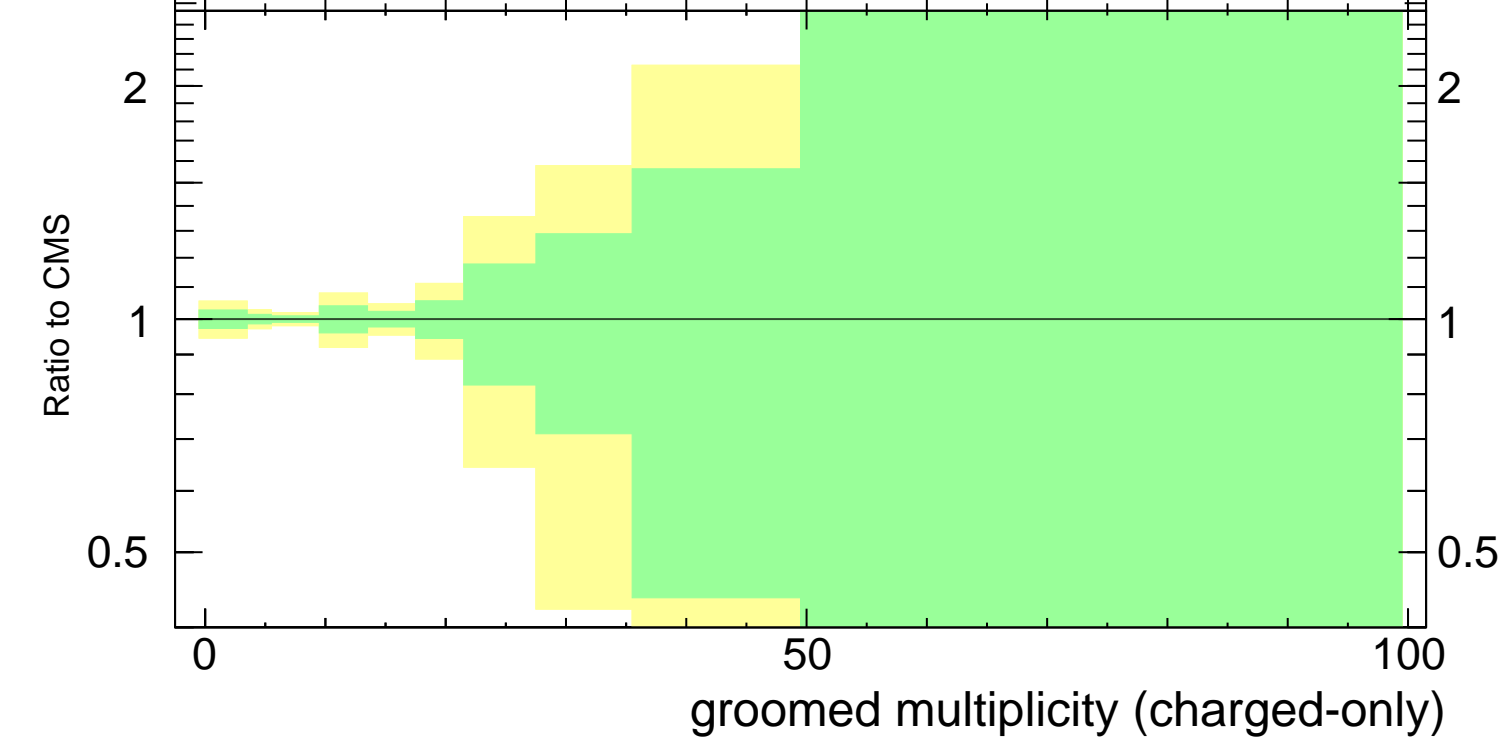

Groomed multiplicity  $\lambda_0^0$  (charged only) (CMS jet substructure)

- CMS
- ▲ Pythia 8.308 default

Rivet 3.1.10, 3.2M events  
mcplots.cern.ch [arXiv:1306.3436]