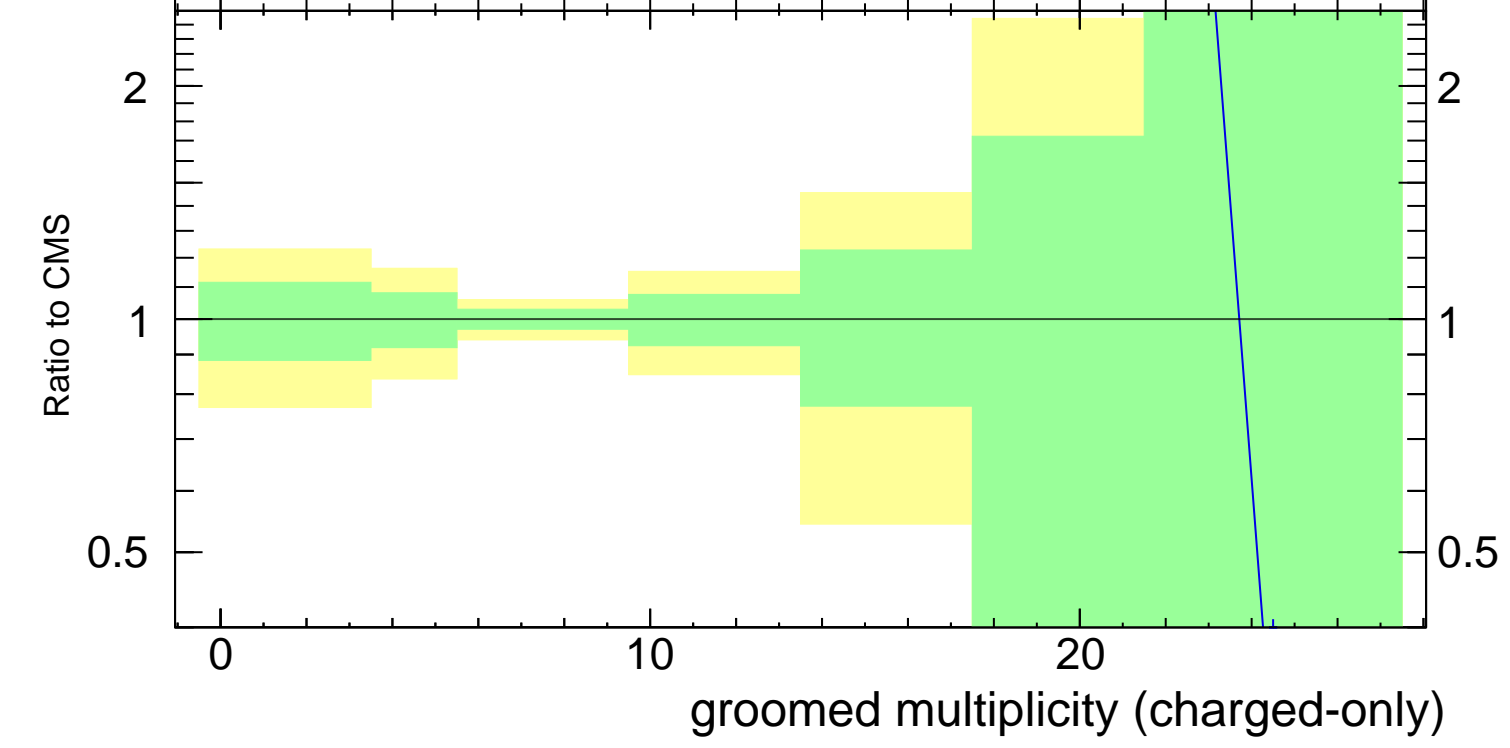

13000 GeV pp

Jets

Groomed multiplicity  $\lambda_0^0$  (charged only) (CMS jet substructure)

- CMS
- ▲ Pythia 8.308 default

CMS\_2021\_I1920187

Rivet 3.1.10, 2.7M events  
mcplots.cern.ch [arXiv:1306.3436]