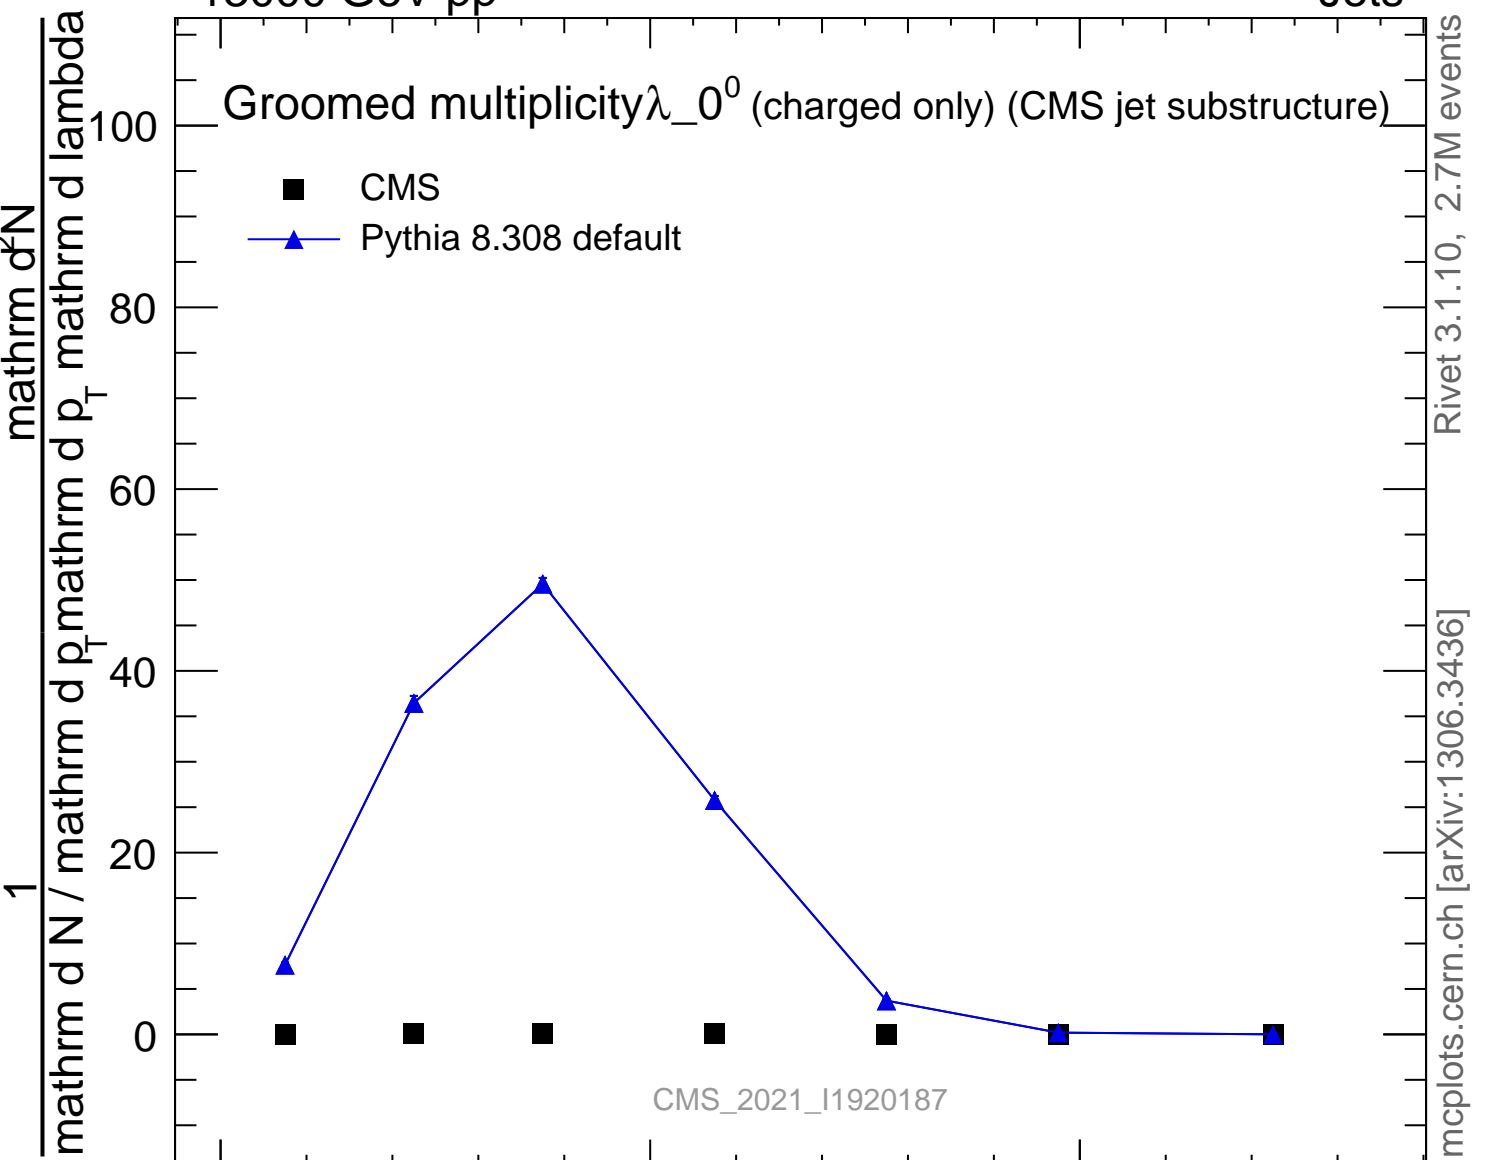

13000 GeV pp

Jets

Groomed multiplicity  $\lambda_0^0$  (charged only) (CMS jet substructure)

- CMS
- ▲ Pythia 8.308 default

CMS\_2021\_I1920187

Rivet 3.1.10, 2.7M events  
mcplots.cern.ch [arXiv:1306.3436]