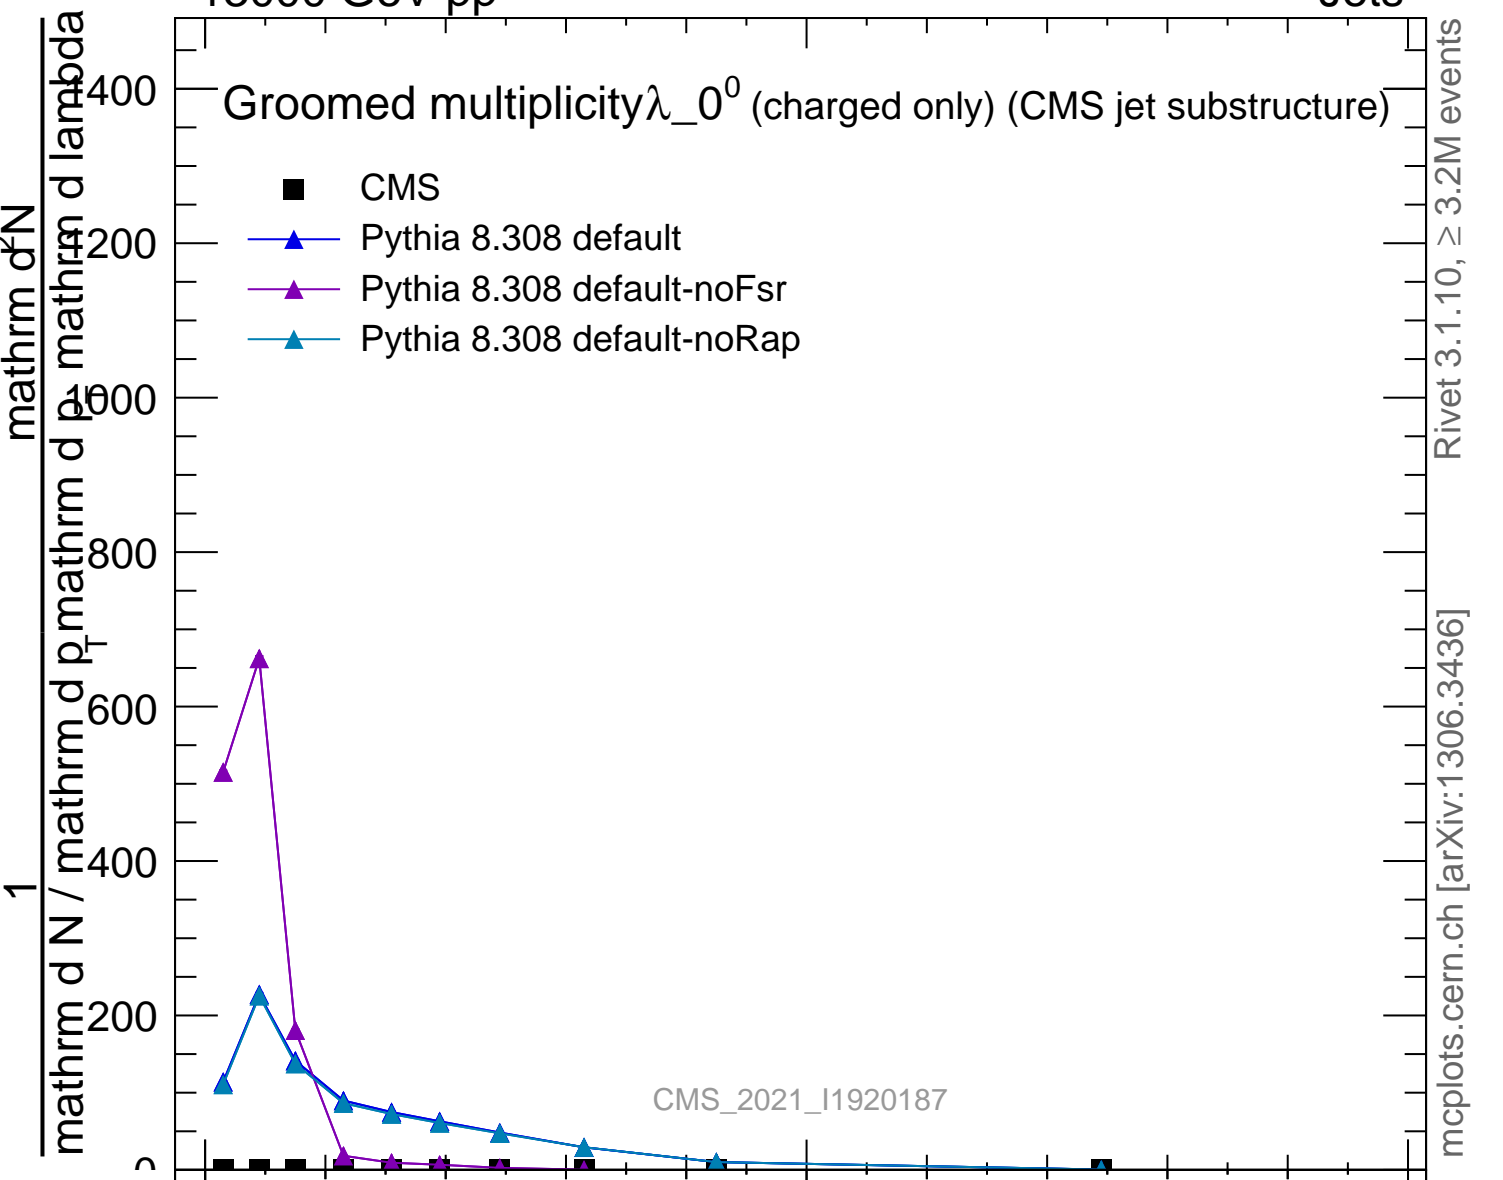

Groomed multiplicity λ_0^0 (charged only) (CMS jet substructure)

- CMS
- ▲ Pythia 8.308 default
- ▲ Pythia 8.308 default-noFsr
- ▲ Pythia 8.308 default-noRap

CMS_2021_I1920187

mcplots.cern.ch [arXiv:1306.3436]

Rivet 3.1.10, $\geq 3.2M$ events