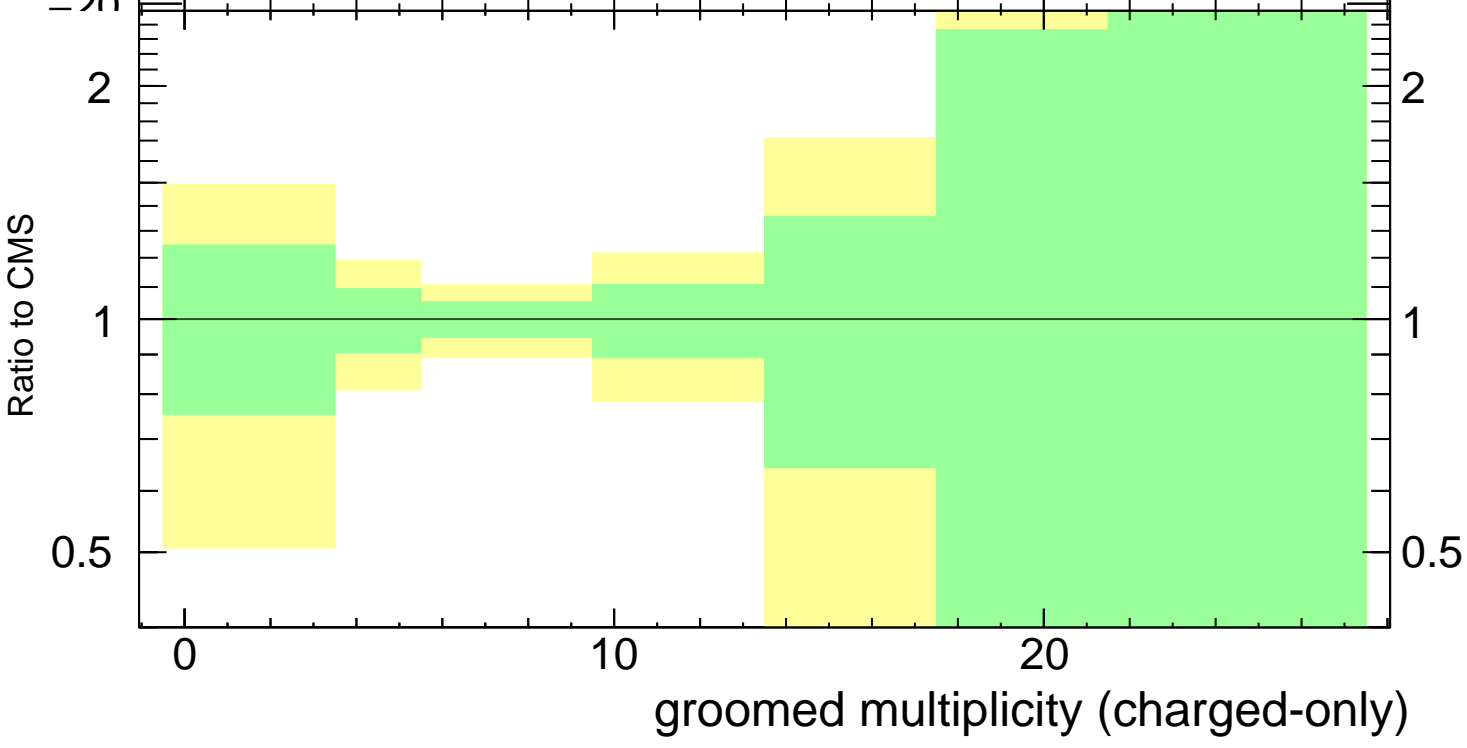

Groomed multiplicity  $\lambda_0^0$  (charged only) (CMS jet substructure)

- CMS
- ▲ Pythia 8.308 default
- ▲ Pythia 8.308 default-noFsr
- ▲ Pythia 8.308 default-noRap

CMS\_2021\_I1920187

mcplots.cern.ch [arXiv:1306.3436]

Rivet 3.1.10, ≥ 2.7M events