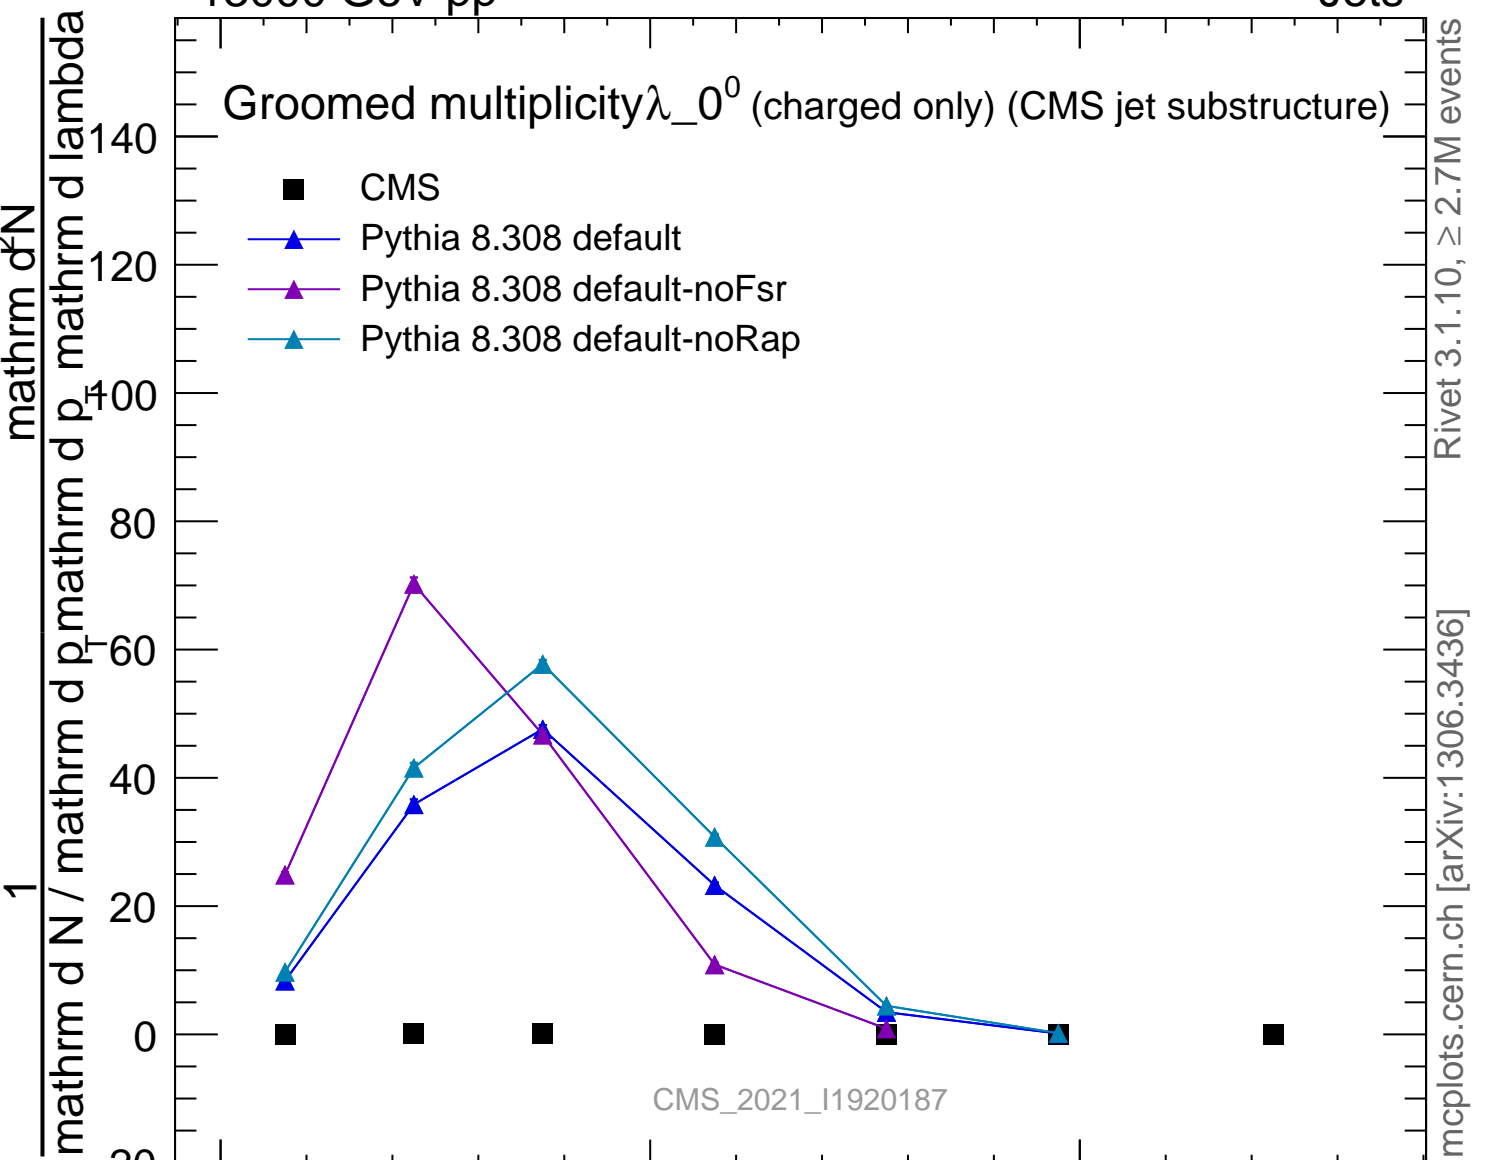

Groomed multiplicity  $\lambda_0^0$  (charged only) (CMS jet substructure)

- CMS
- ▲ Pythia 8.308 default
- ▲ Pythia 8.308 default-noFsr
- ▲ Pythia 8.308 default-noRap

CMS\_2021\_I1920187

mcplots.cern.ch [arXiv:1306.3436]

Rivet 3.1.10, ≥ 2.7M events