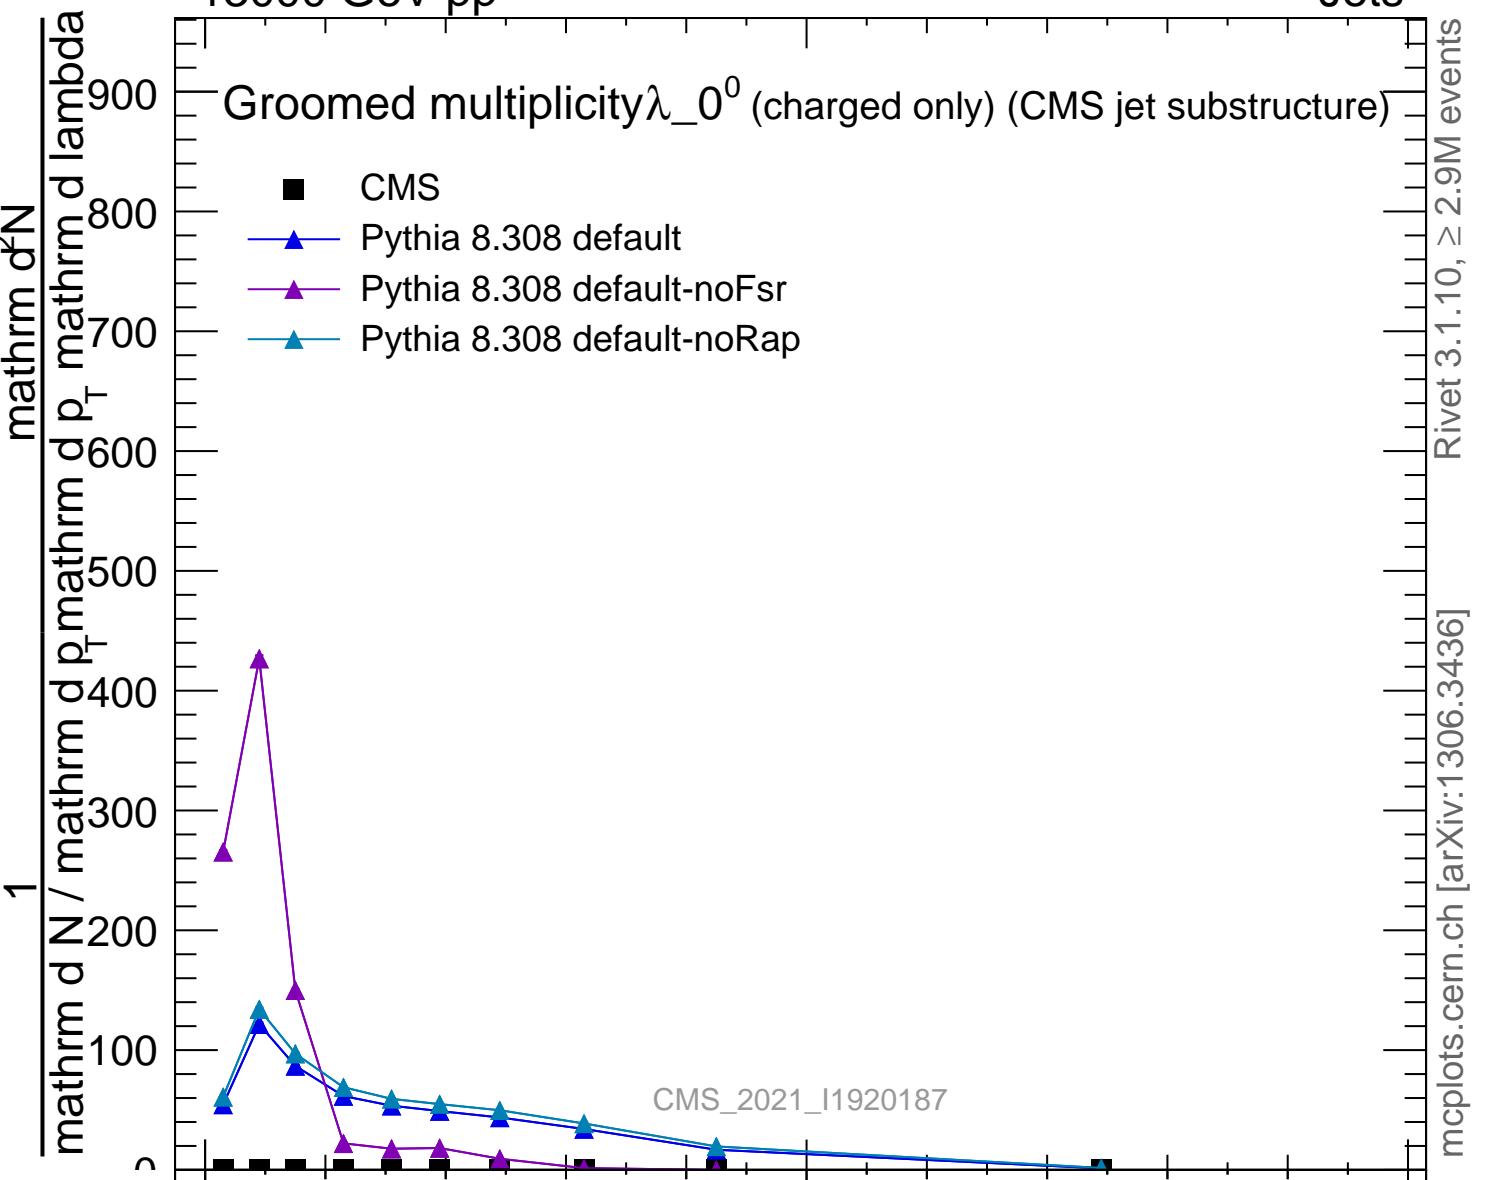

Groomed multiplicity λ_0^0 (charged only) (CMS jet substructure)

- CMS
- ▲ Pythia 8.308 default
- ▲ Pythia 8.308 default-noFsr
- ▲ Pythia 8.308 default-noRap

Rivet 3.1.10, ≥ 2.9M events
mcplots.cern.ch [arXiv:1306.3436]