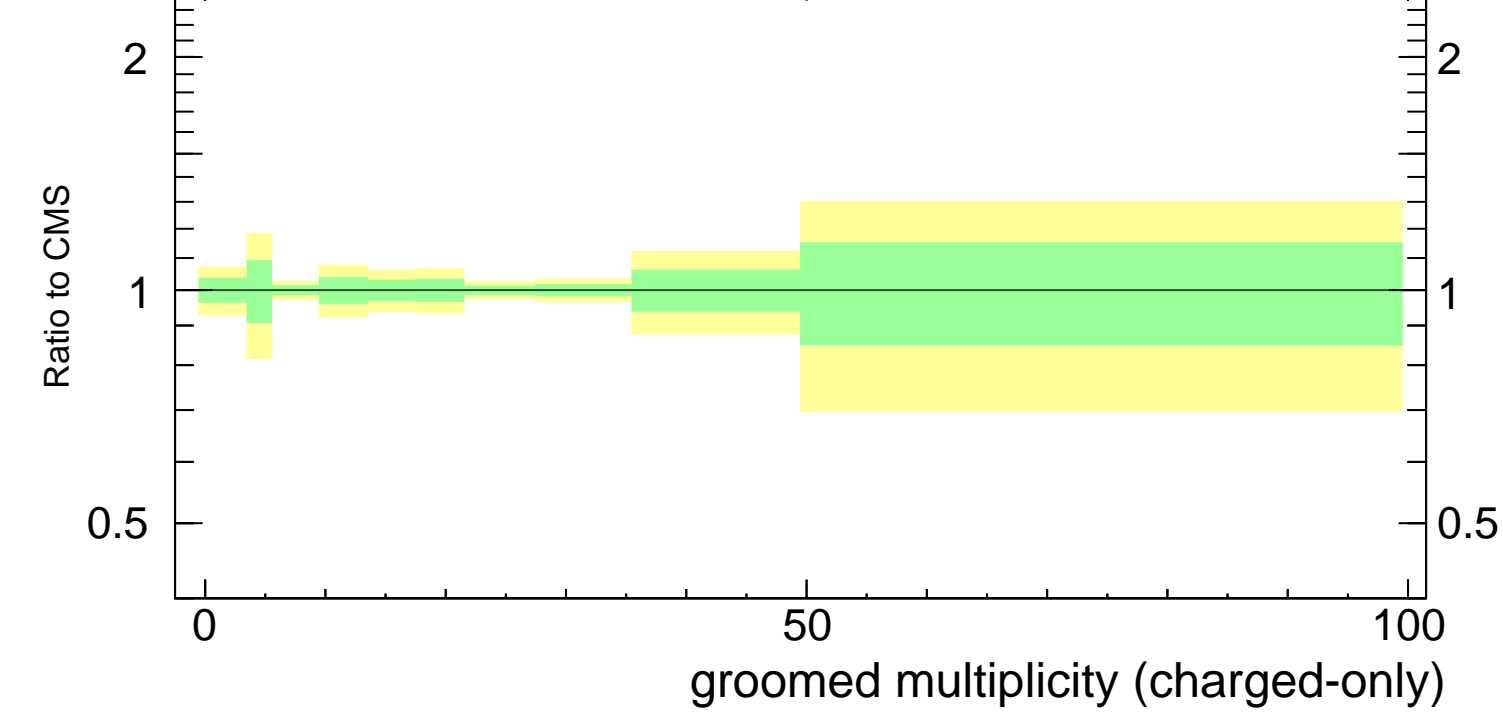

Groomed multiplicity λ_0^0 (charged only) (CMS jet substructure)

- CMS
- ▲ Pythia 8.308 default
- ▲ Pythia 8.308 default-noFsr
- ▲ Pythia 8.308 default-noRap

Rivet 3.1.10, ≥ 2.9M events
mcplots.cern.ch [arXiv:1306.3436]