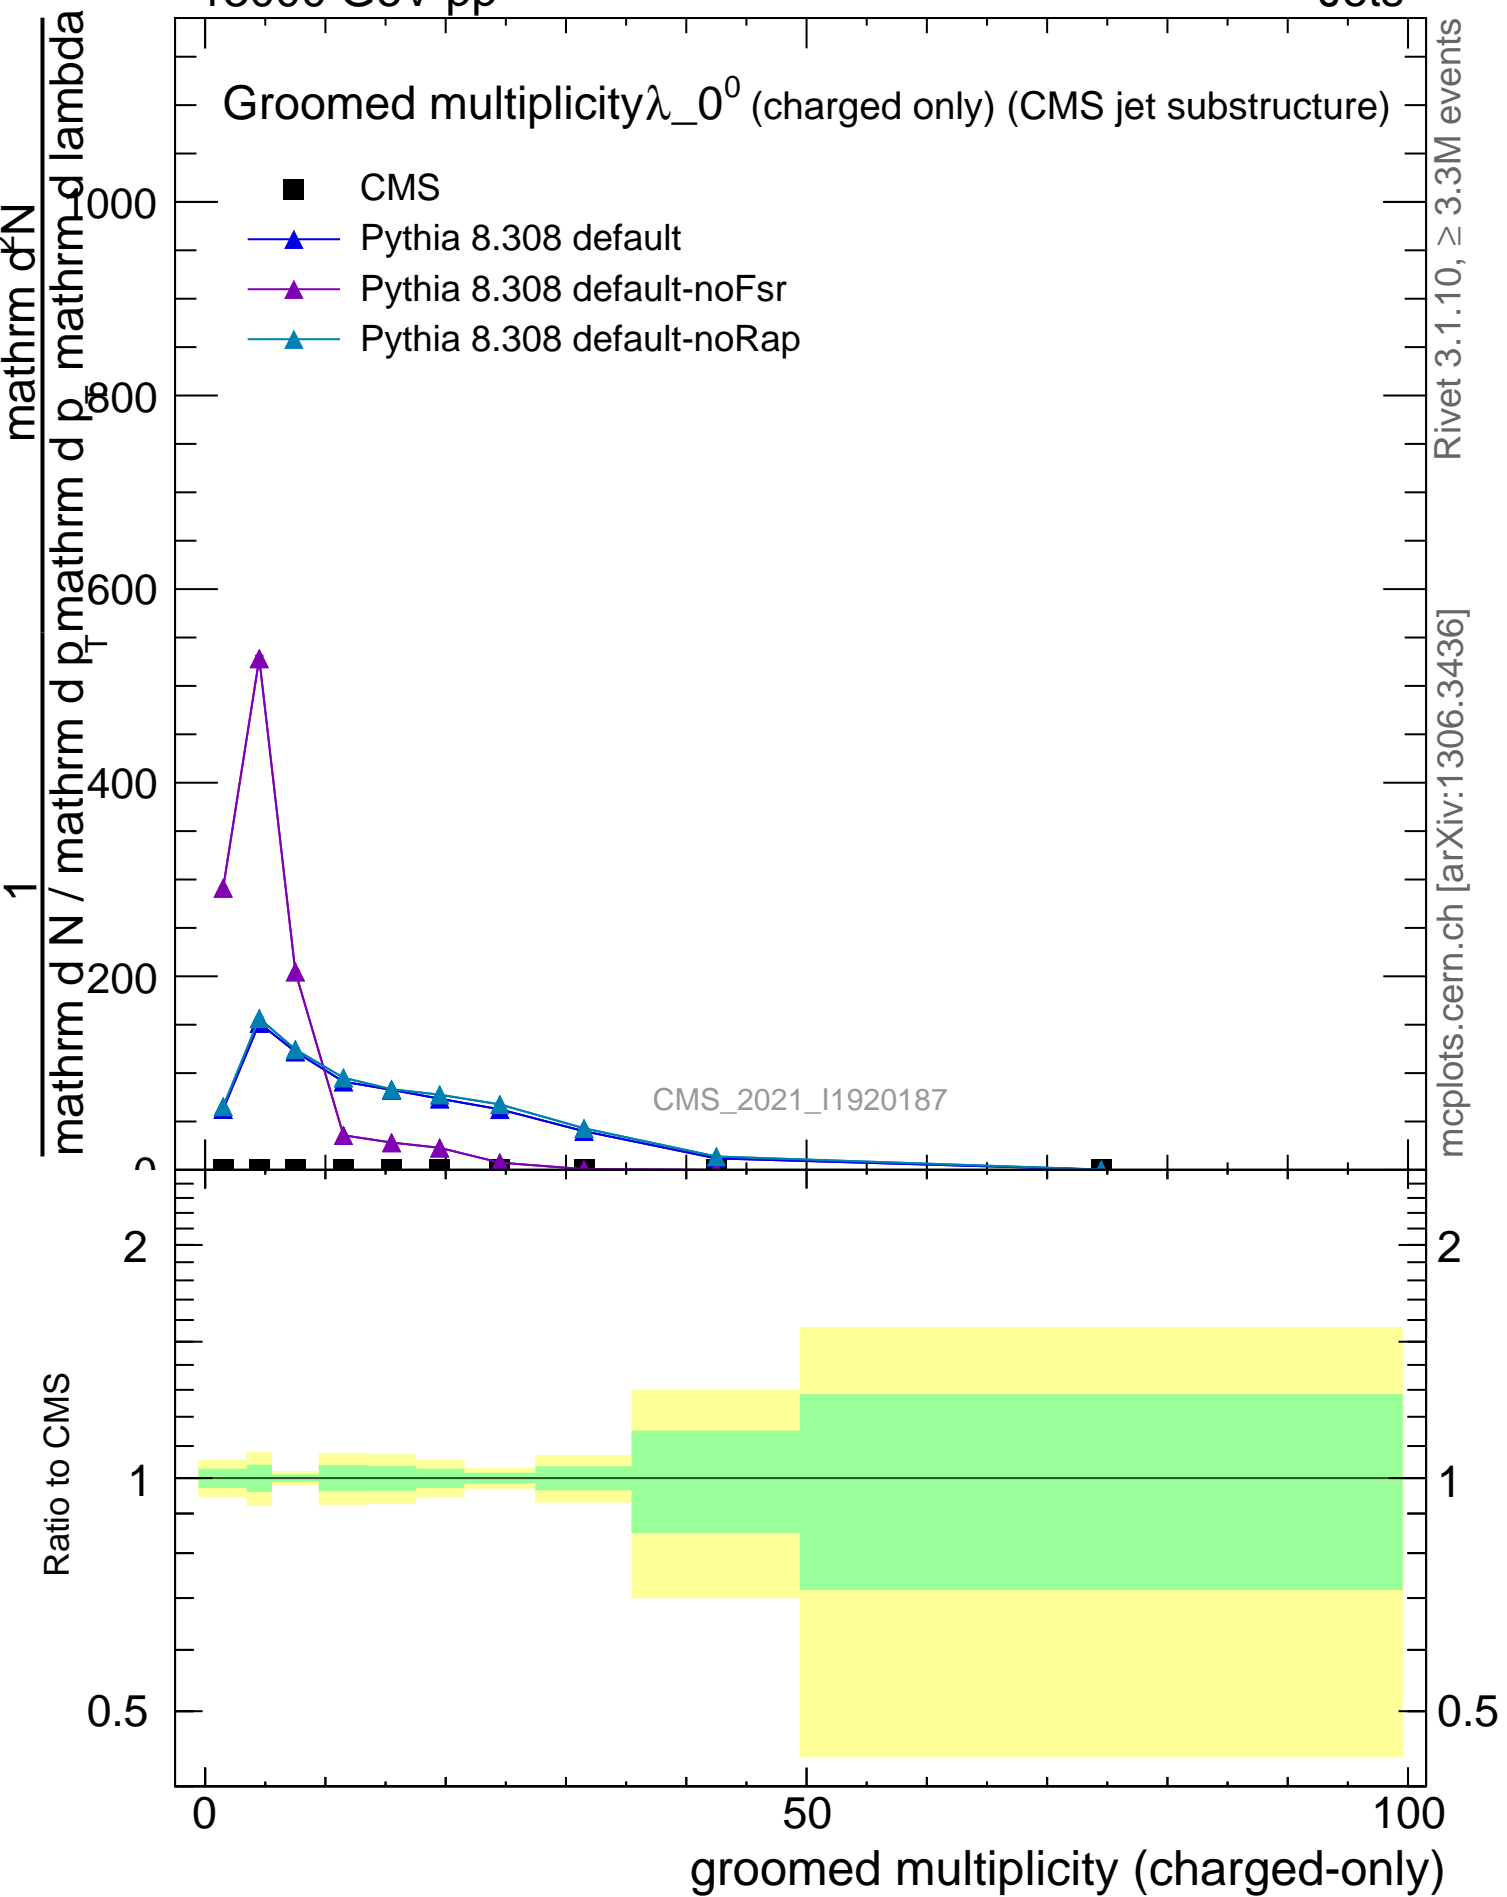

Groomed multiplicity  $\lambda_0^0$  (charged only) (CMS jet substructure)

- CMS
- ▲ Pythia 8.308 default
- ▲ Pythia 8.308 default-noFsr
- ▲ Pythia 8.308 default-noRap

mcplots.cern.ch [arXiv:1306.3436]

CMS\_2021\_I1920187

Rivet 3.1.10, ≥ 3.3M events