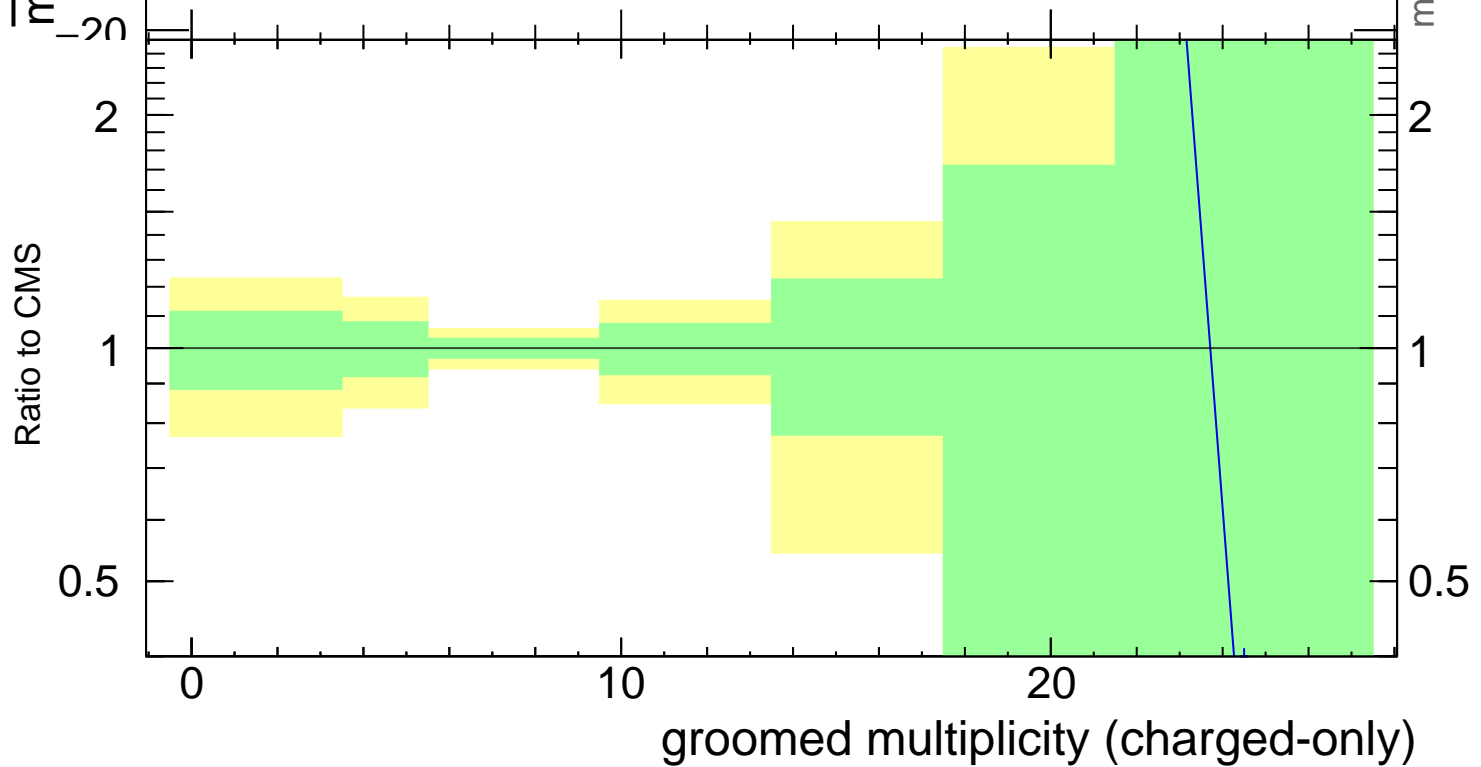

Groomed multiplicity λ_0^0 (charged only) (CMS jet substructure)

- CMS
- ▲ Pythia 8.308 default
- ▲ Pythia 8.308 default-noFsr
- ▲ Pythia 8.308 default-noRap

CMS_2021_I1920187

mcplots.cern.ch [arXiv:1306.3436]