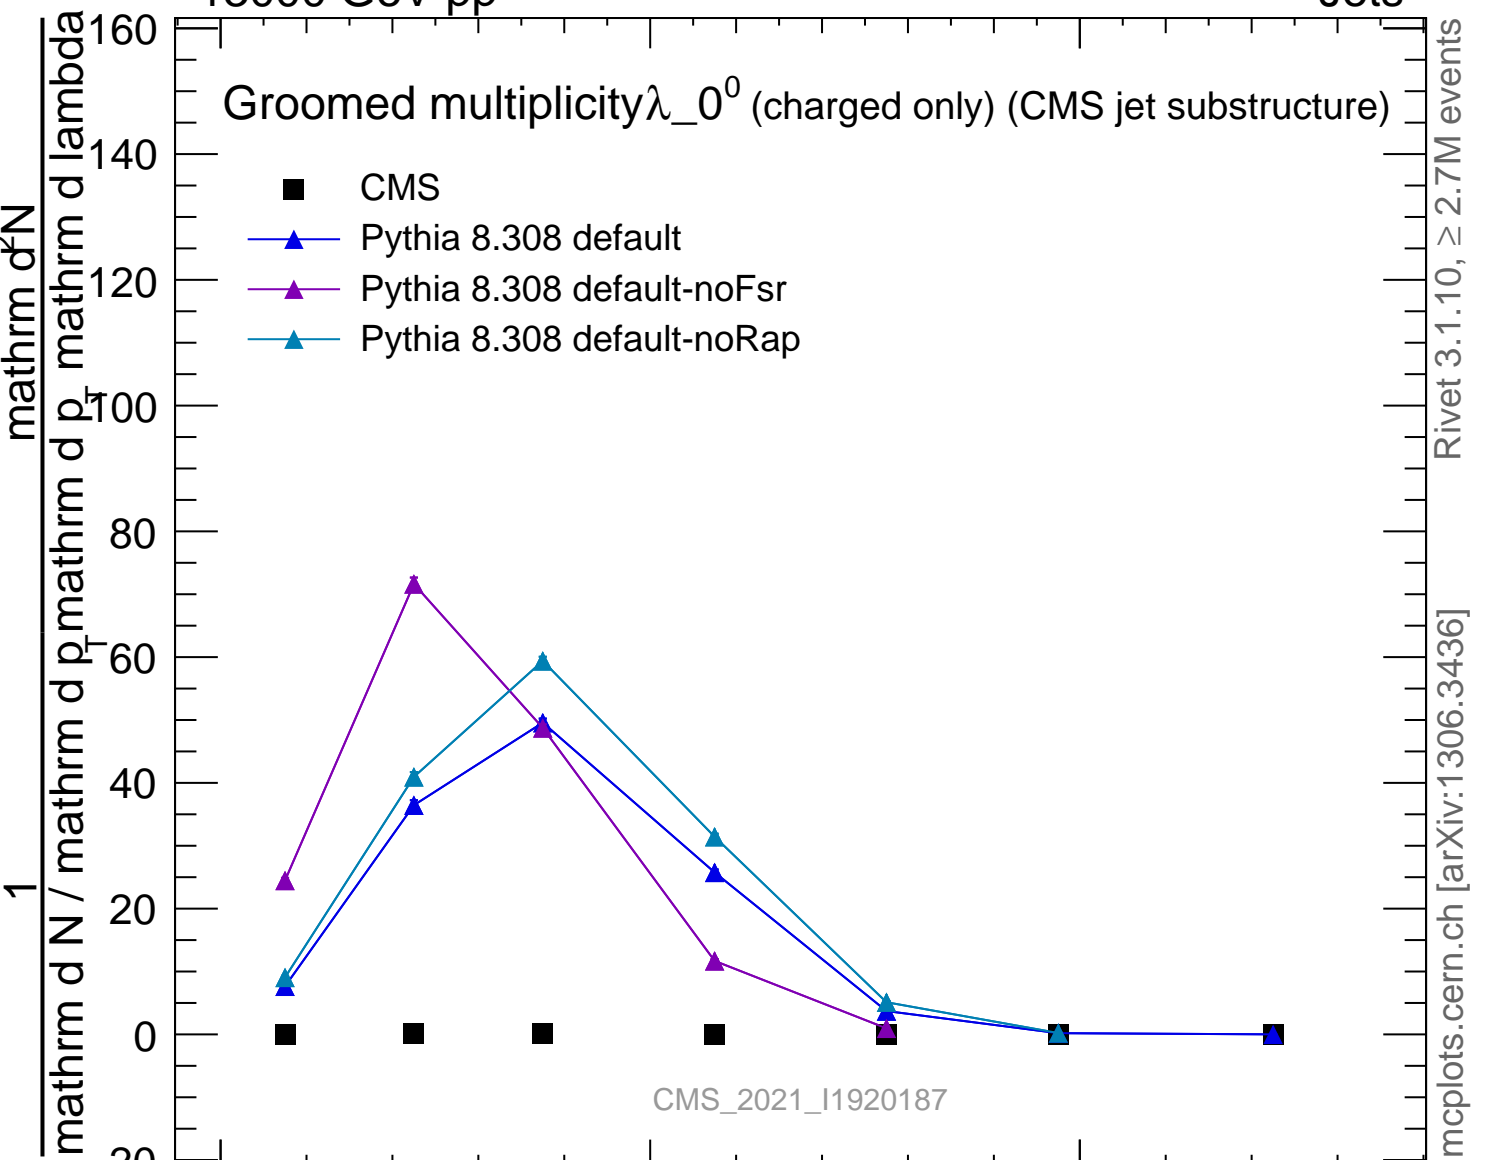

Groomed multiplicity λ_0^0 (charged only) (CMS jet substructure)

- CMS
- ▲ Pythia 8.308 default
- ▲ Pythia 8.308 default-noFsr
- ▲ Pythia 8.308 default-noRap

CMS_2021_I1920187

mcplots.cern.ch [arXiv:1306.3436]

Rivet 3.1.10, ≥ 2.7M events