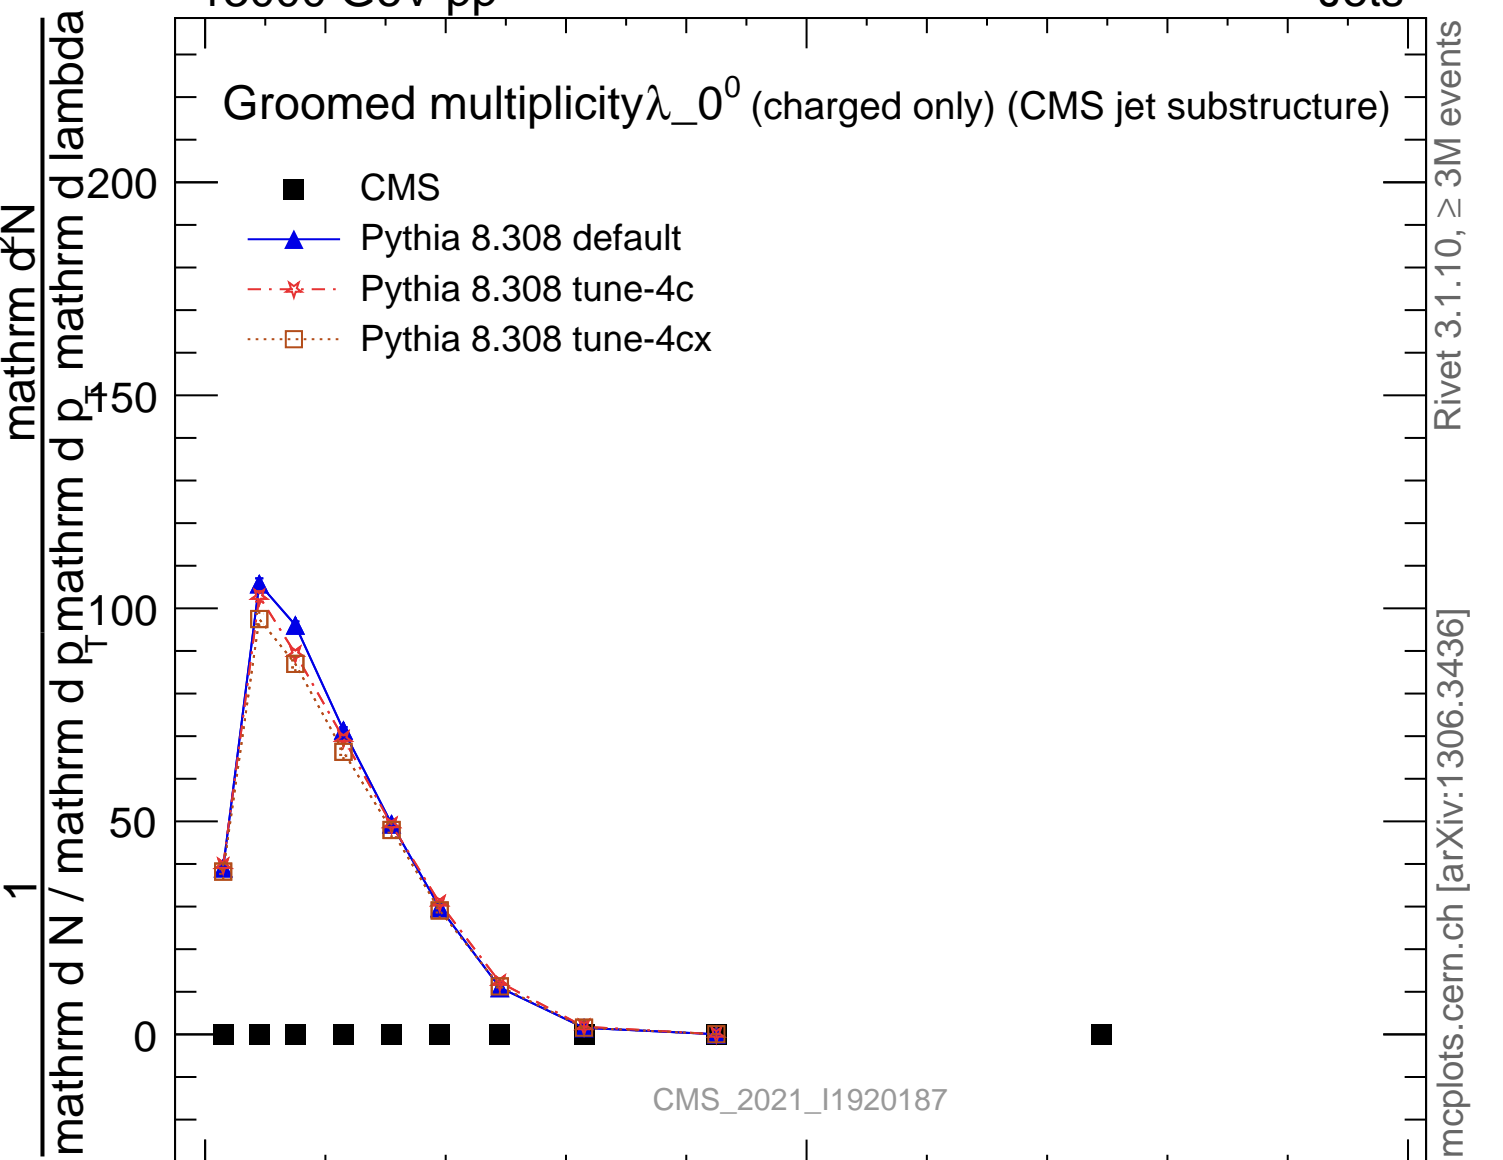

Groomed multiplicity  $\lambda_0^0$  (charged only) (CMS jet substructure)

- CMS
- ▲ Pythia 8.308 default
- ✱ Pythia 8.308 tune-4c
- Pythia 8.308 tune-4cx

CMS\_2021\_I1920187

Rivet 3.1.10,  $\geq 3M$  events  
mcplots.cern.ch [arXiv:1306.3436]