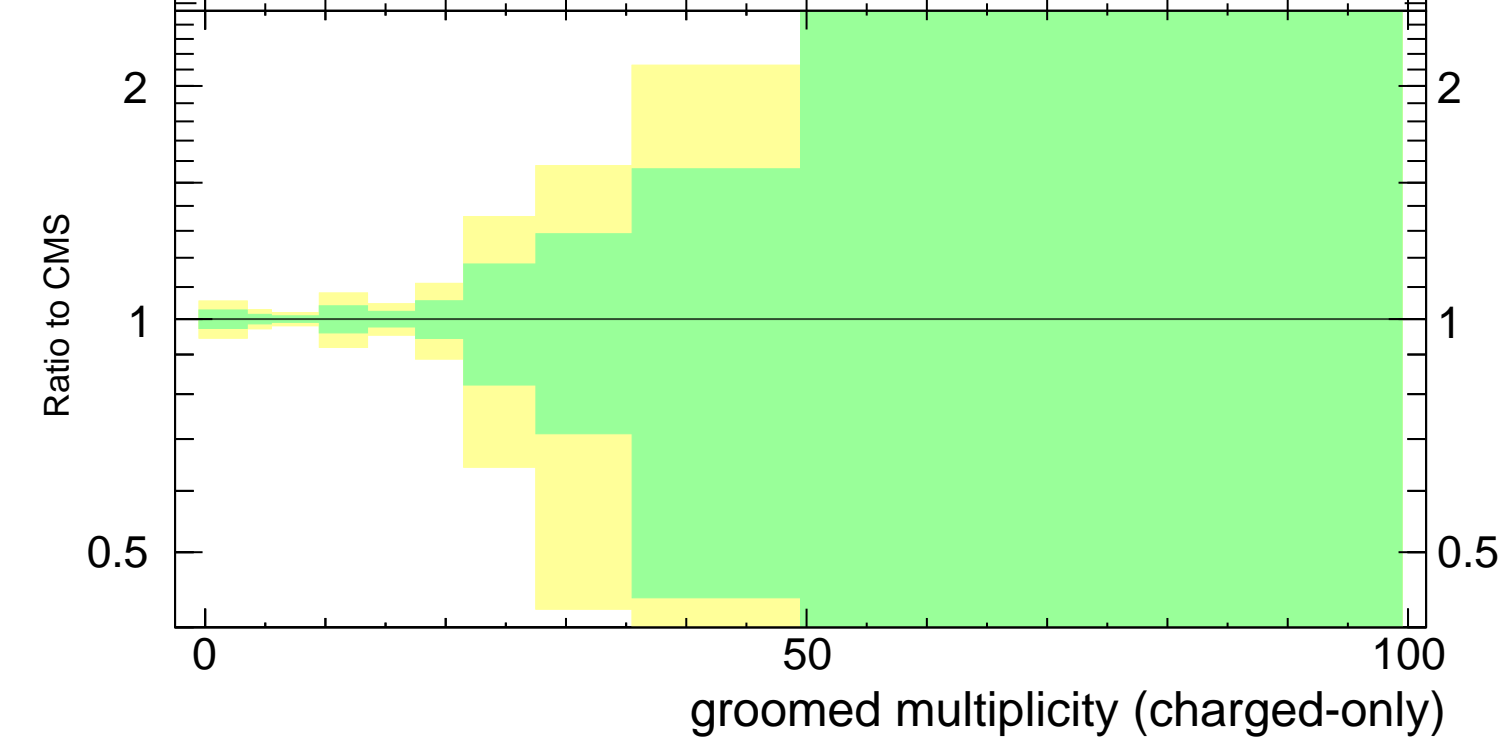

Groomed multiplicity  $\lambda_0^0$  (charged only) (CMS jet substructure)

- CMS
- ▲ Pythia 8.308 default
- ✱ Pythia 8.308 tune-4c
- Pythia 8.308 tune-4cx

CMS\_2021\_I1920187

Rivet 3.1.10,  $\geq 3M$  events  
mcplots.cern.ch [arXiv:1306.3436]