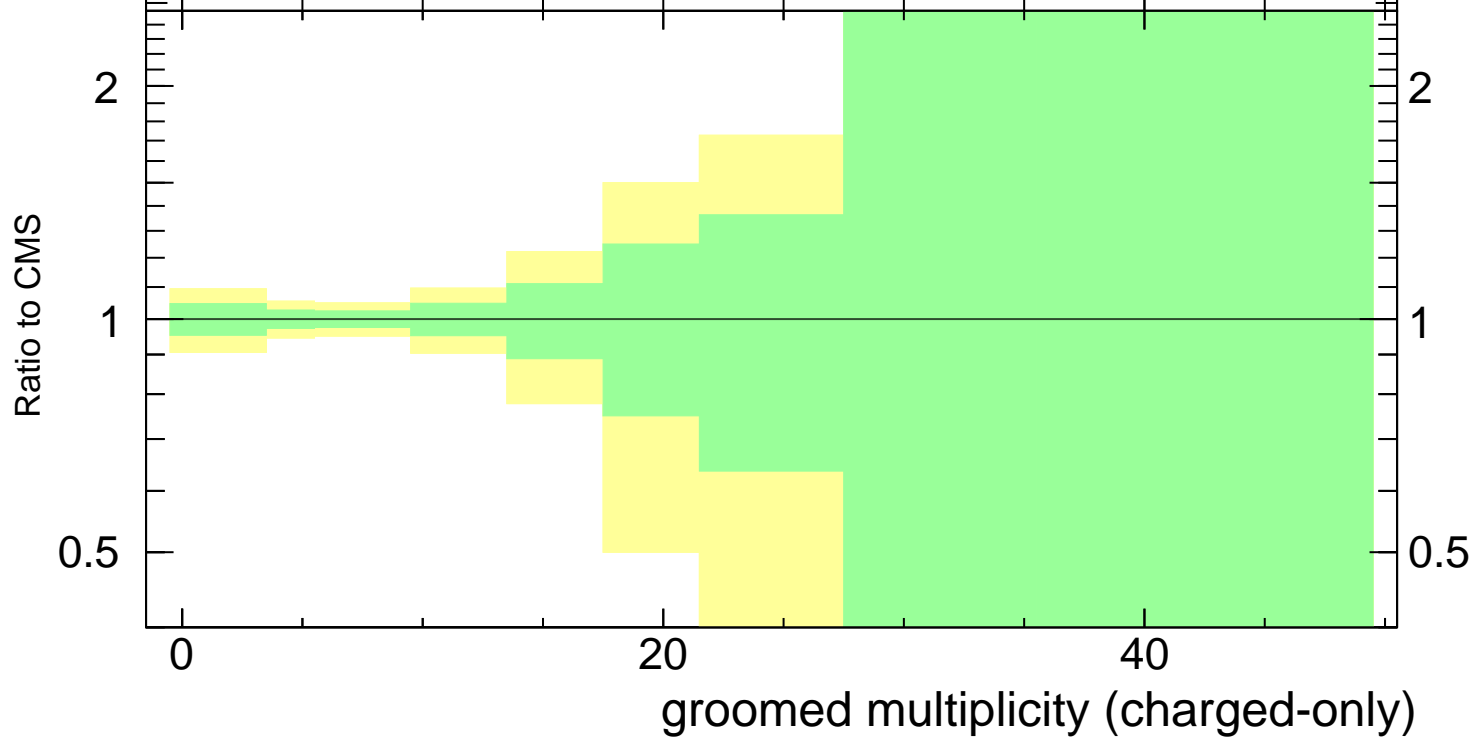

13000 GeV pp

Jets

Groomed multiplicity λ_0^0 (charged only) (CMS jet substructure)

- CMS
- ▲ Pythia 8.308 default
- ✱ Pythia 8.308 tune-4c
- Pythia 8.308 tune-4cx

CMS_2021_I1920187

Rivet 3.1.10, ≥ 3.5M events
mcplots.cern.ch [arXiv:1306.3436]