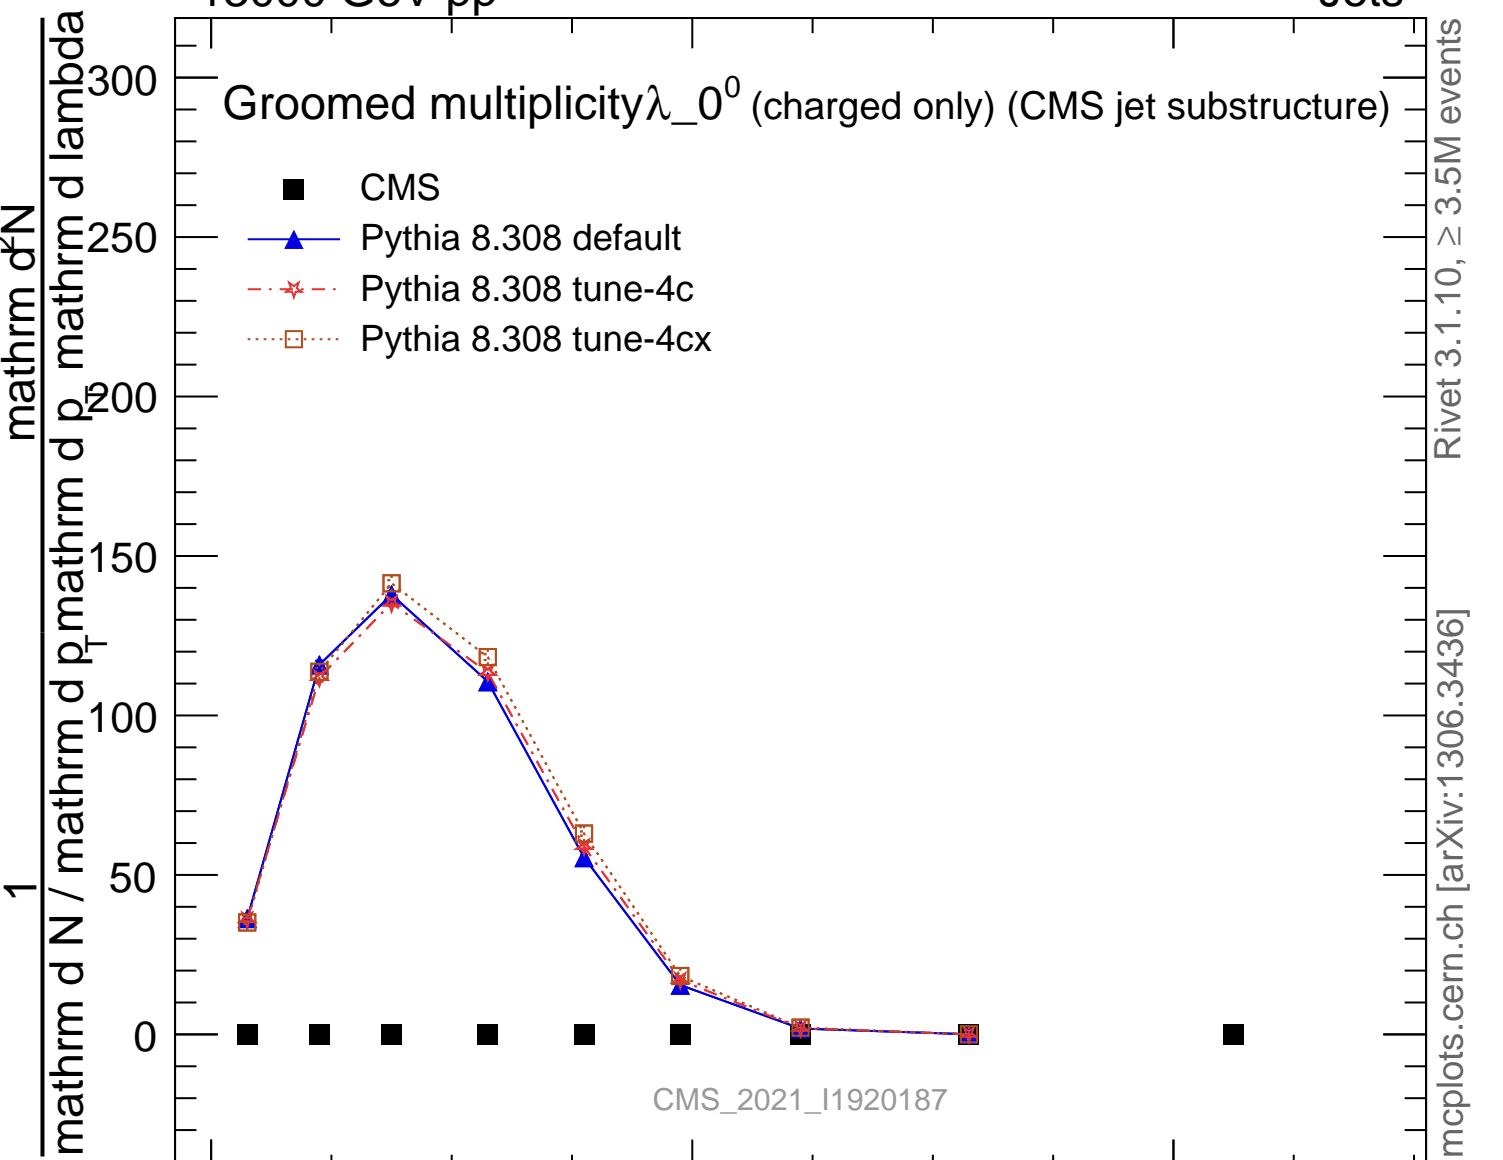

13000 GeV pp

Jets

Groomed multiplicity λ_0^0 (charged only) (CMS jet substructure)

- CMS
- ▲ Pythia 8.308 default
- ✱ Pythia 8.308 tune-4c
- Pythia 8.308 tune-4cx

CMS_2021_I1920187

Rivet 3.1.10, ≥ 3.5M events
mcplots.cern.ch [arXiv:1306.3436]