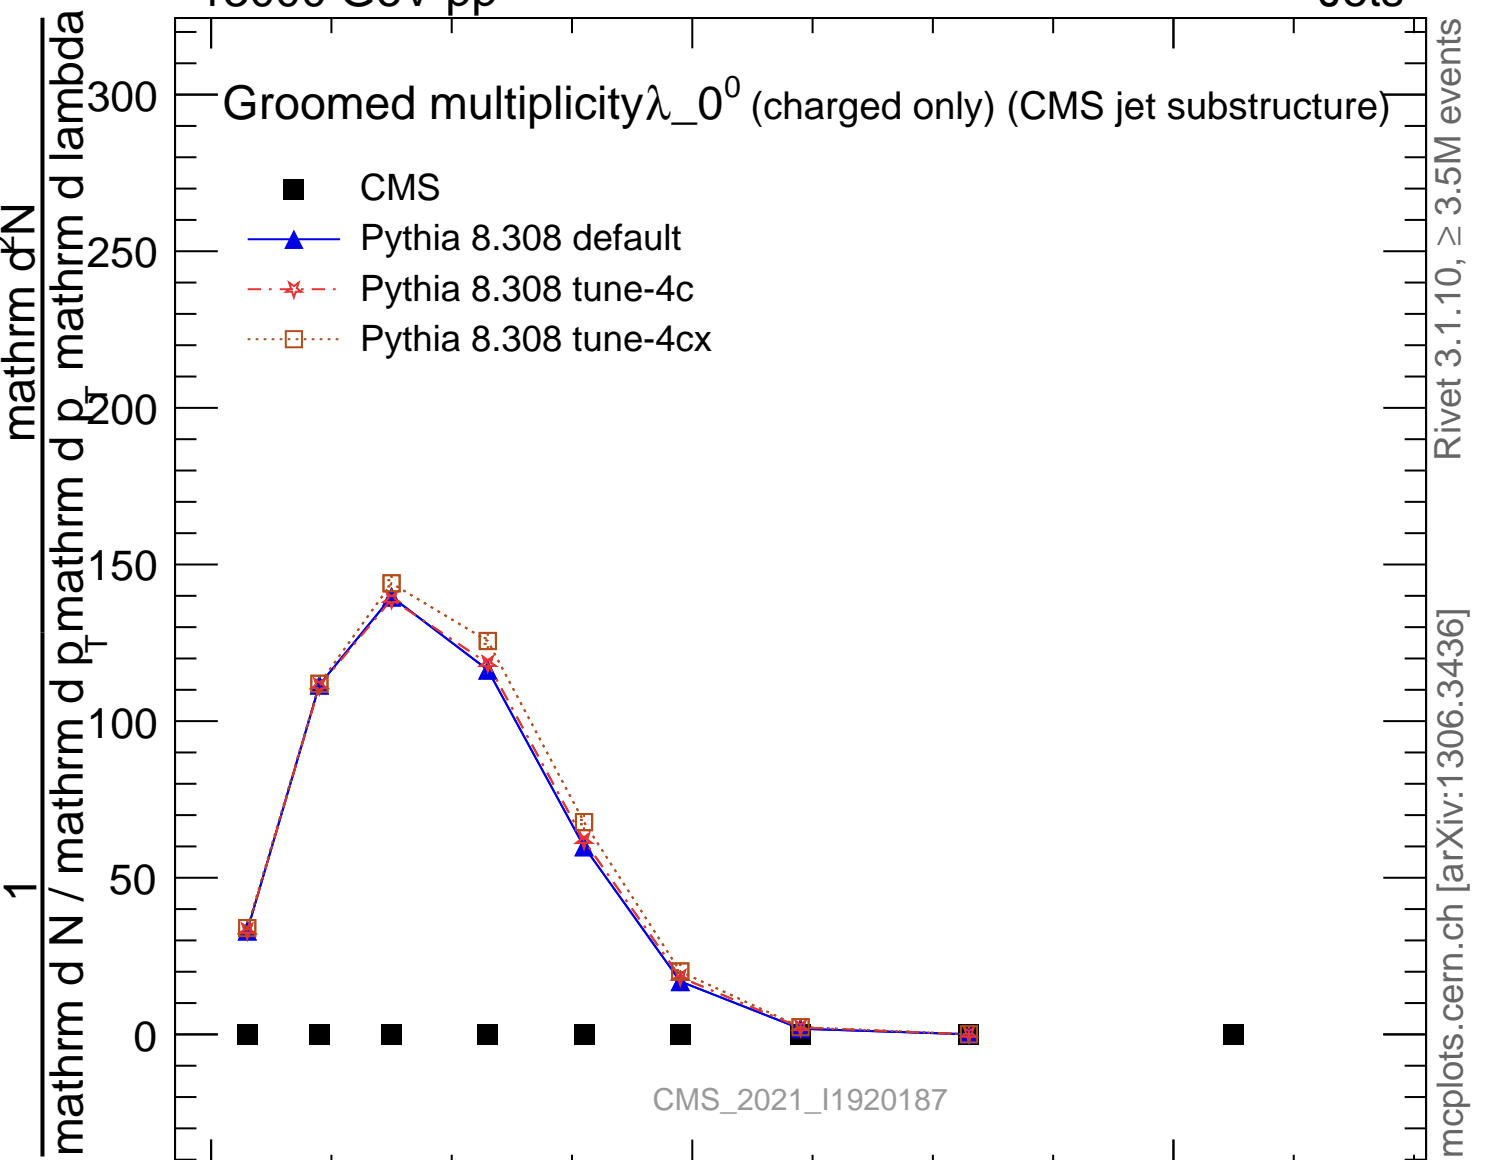

13000 GeV pp

Jets

Groomed multiplicity λ_0^0 (charged only) (CMS jet substructure)

- CMS
- ▲ Pythia 8.308 default
- ✱ Pythia 8.308 tune-4c
- Pythia 8.308 tune-4cx

CMS_2021_I1920187

Rivet 3.1.10, ≥ 3.5M events
mcplots.cern.ch [arXiv:1306.3436]