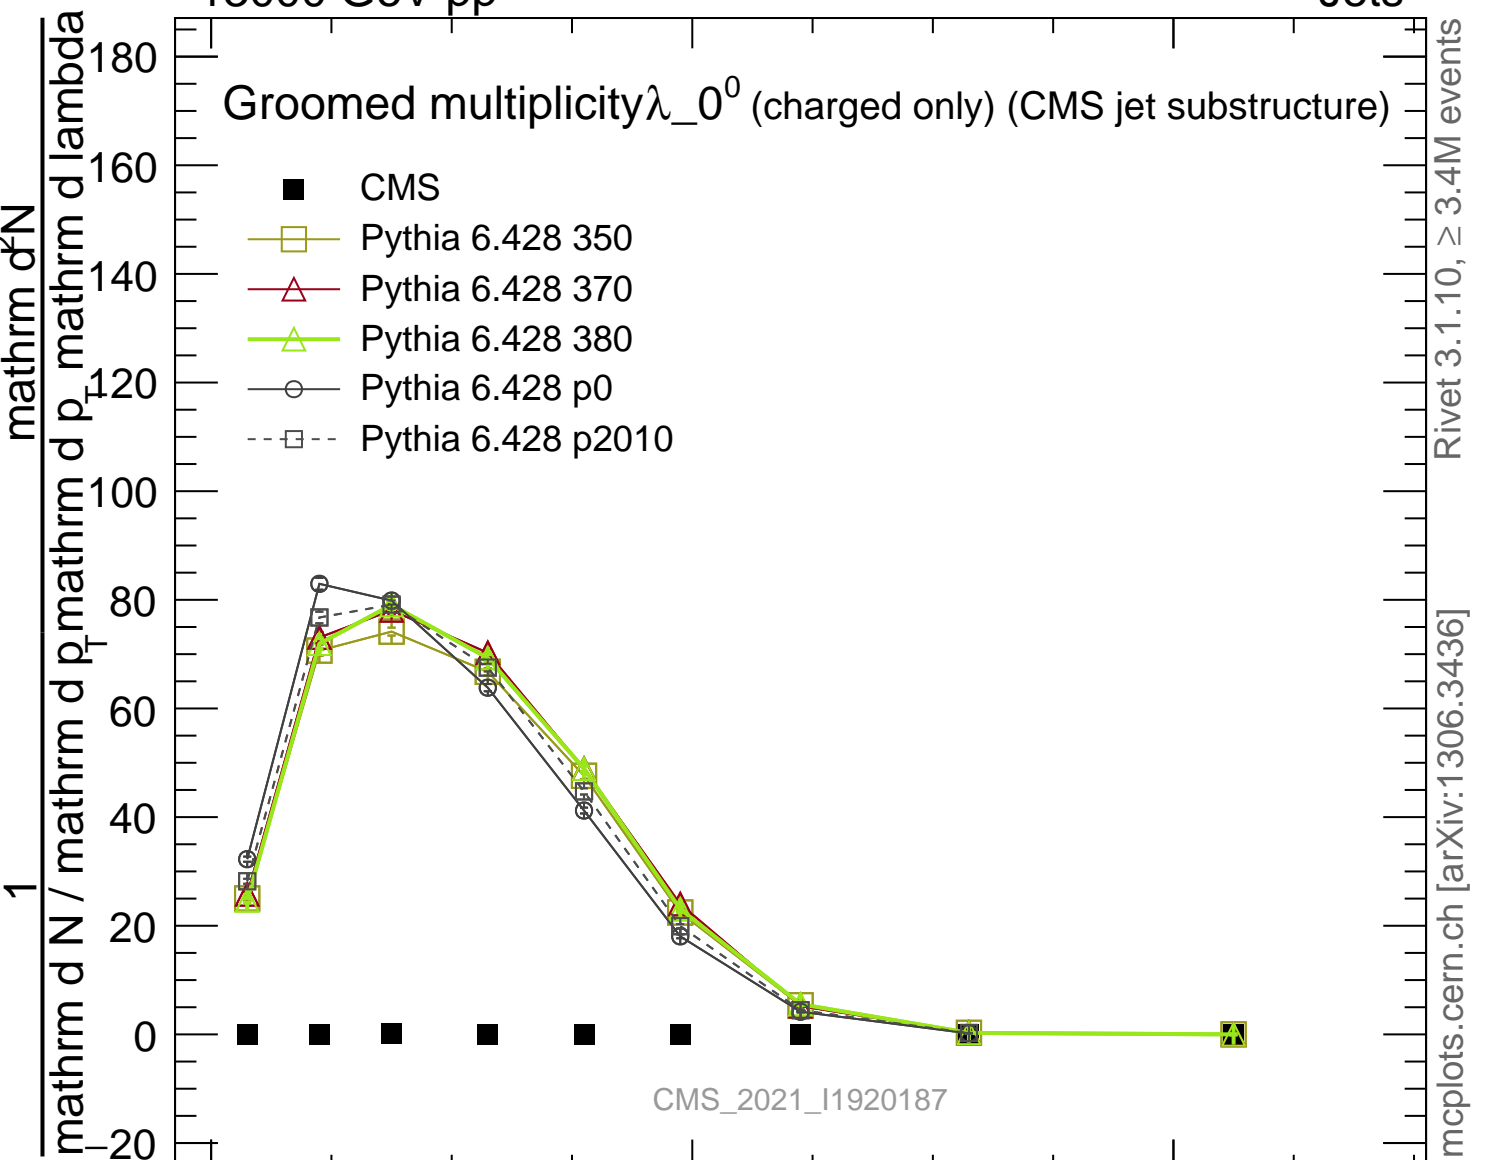

Groomed multiplicity  $\lambda_{0^0}$  (charged only) (CMS jet substructure)

- CMS
- Pythia 6.428 350
- △— Pythia 6.428 370
- △— Pythia 6.428 380
- Pythia 6.428 p0
- - □ - - Pythia 6.428 p2010

CMS\_2021\_I1920187

mcplots.cern.ch [arXiv:1306.3436]

Rivet 3.1.10, ≥ 3.4M events