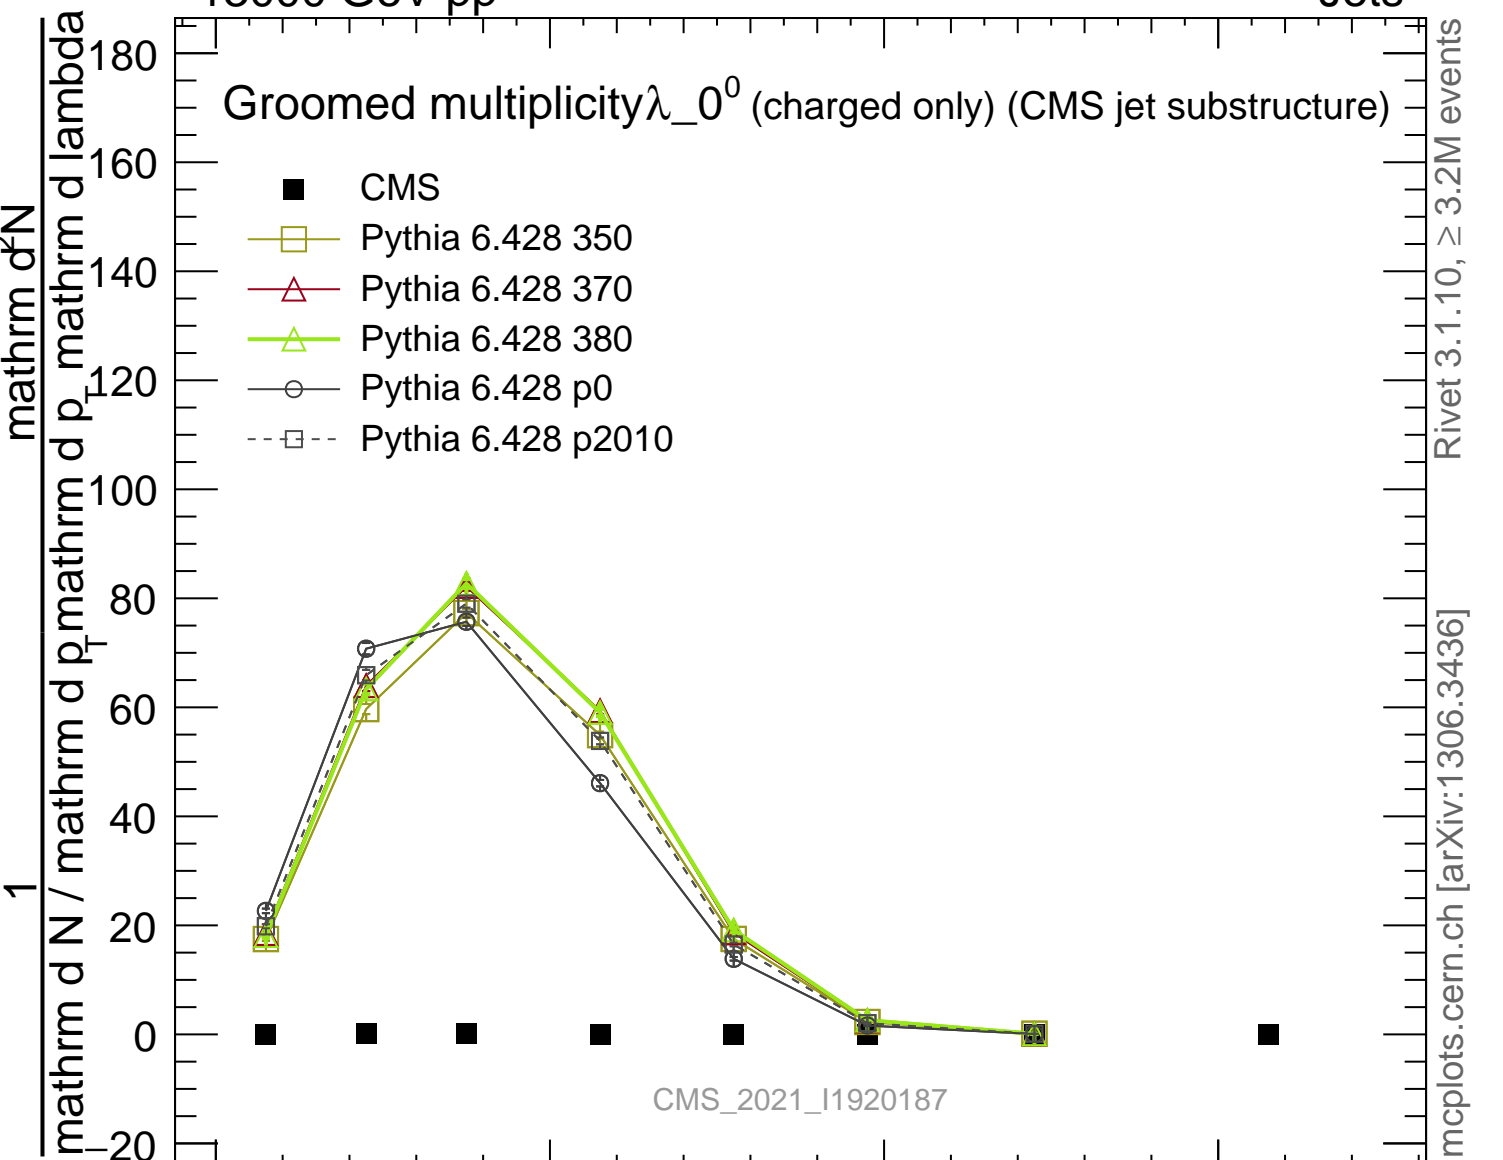

13000 GeV pp

Jets

Groomed multiplicity λ_0^0 (charged only) (CMS jet substructure)

- CMS
- Pythia 6.428 350
- △— Pythia 6.428 370
- △— Pythia 6.428 380
- Pythia 6.428 p0
- - □ - - Pythia 6.428 p2010

CMS_2021_I1920187

mcplots.cern.ch [arXiv:1306.3436]

Rivet 3.1.10, ≥ 3.2M events