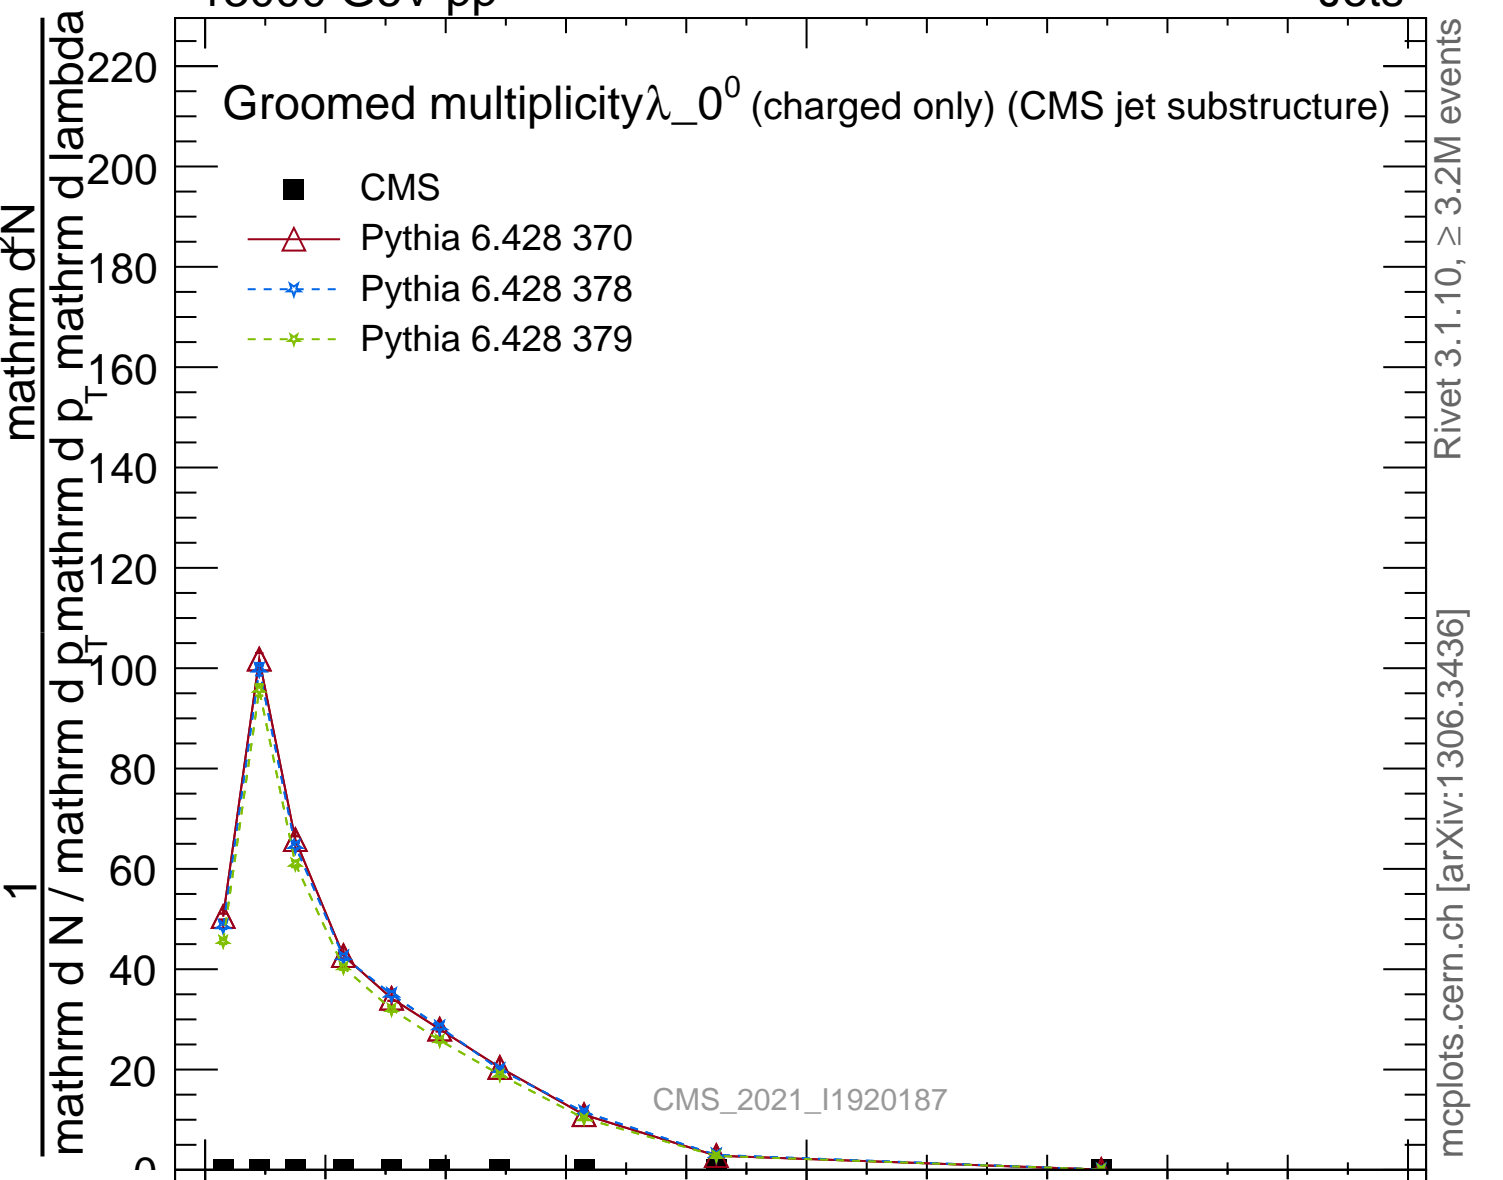

Groomed multiplicity λ_0^0 (charged only) (CMS jet substructure)

- CMS
- △— Pythia 6.428 370
- - * - - Pythia 6.428 378
- - * - - Pythia 6.428 379

Rivet 3.1.10, ≥ 3.2M events

mcplots.cern.ch [arXiv:1306.3436]