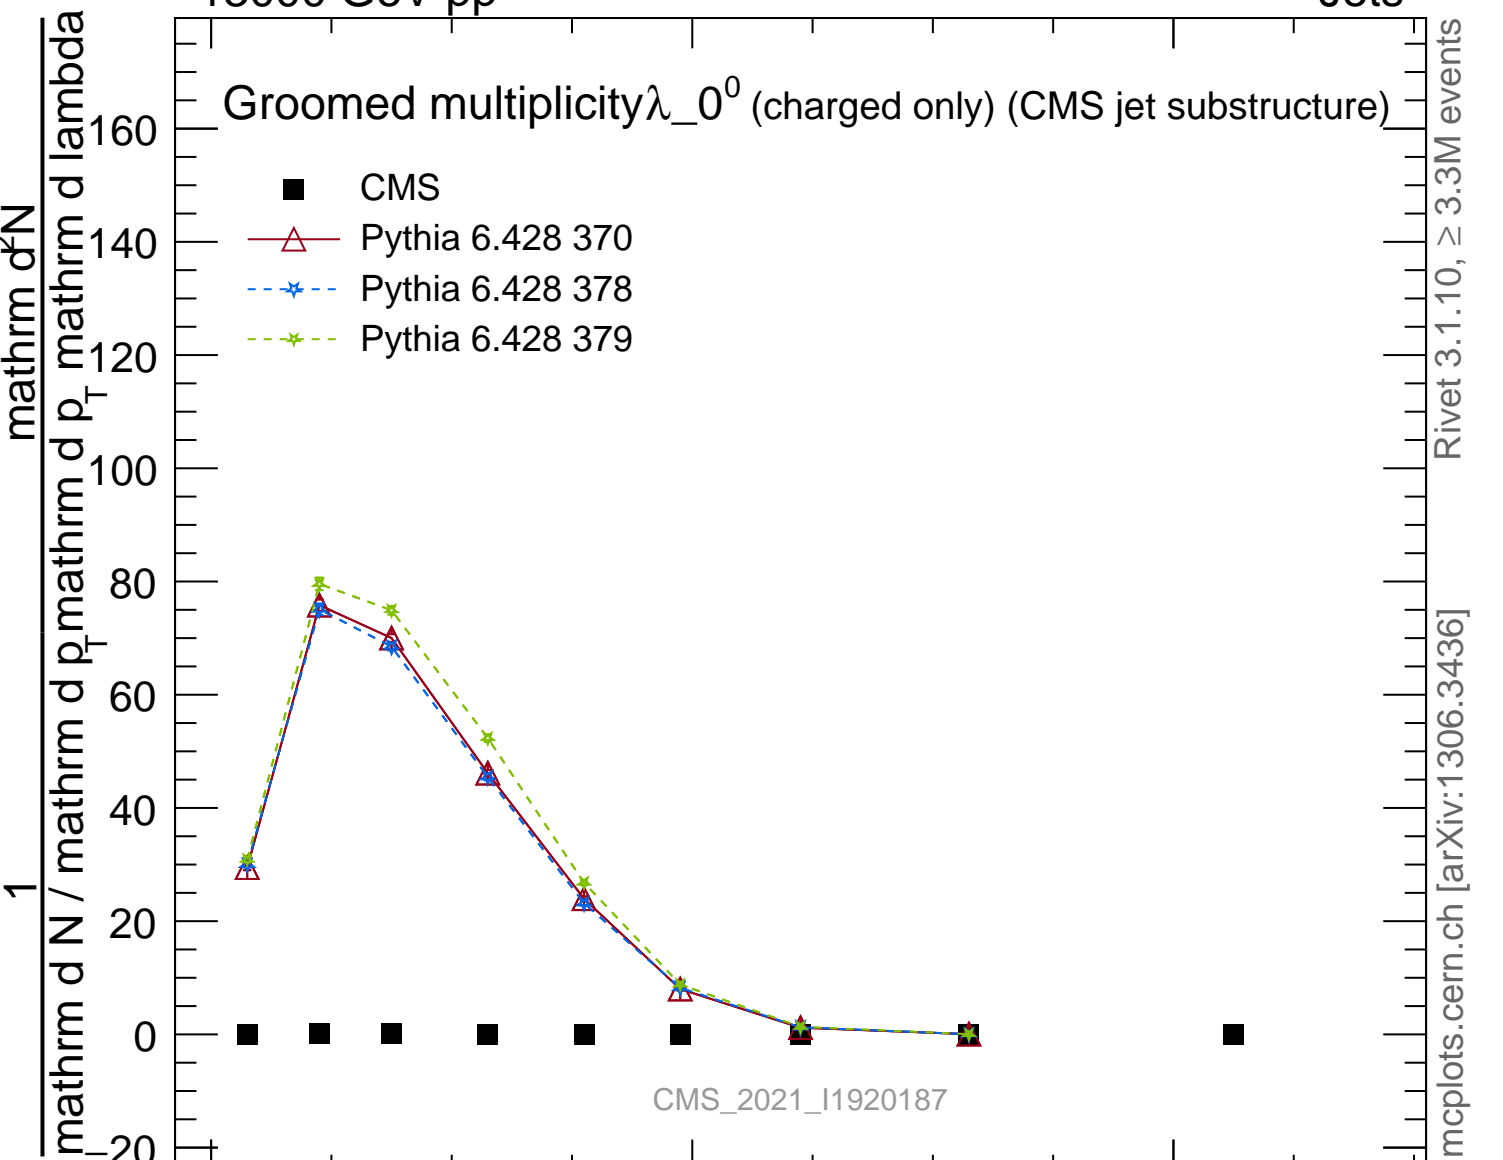

Groomed multiplicity  $\lambda_0^0$  (charged only) (CMS jet substructure)

- CMS
- △— Pythia 6.428 370
- \*- Pythia 6.428 378
- \*- Pythia 6.428 379

CMS\_2021\_I1920187

mcplots.cern.ch [arXiv:1306.3436]

Rivet 3.1.10, ≥ 3.3M events