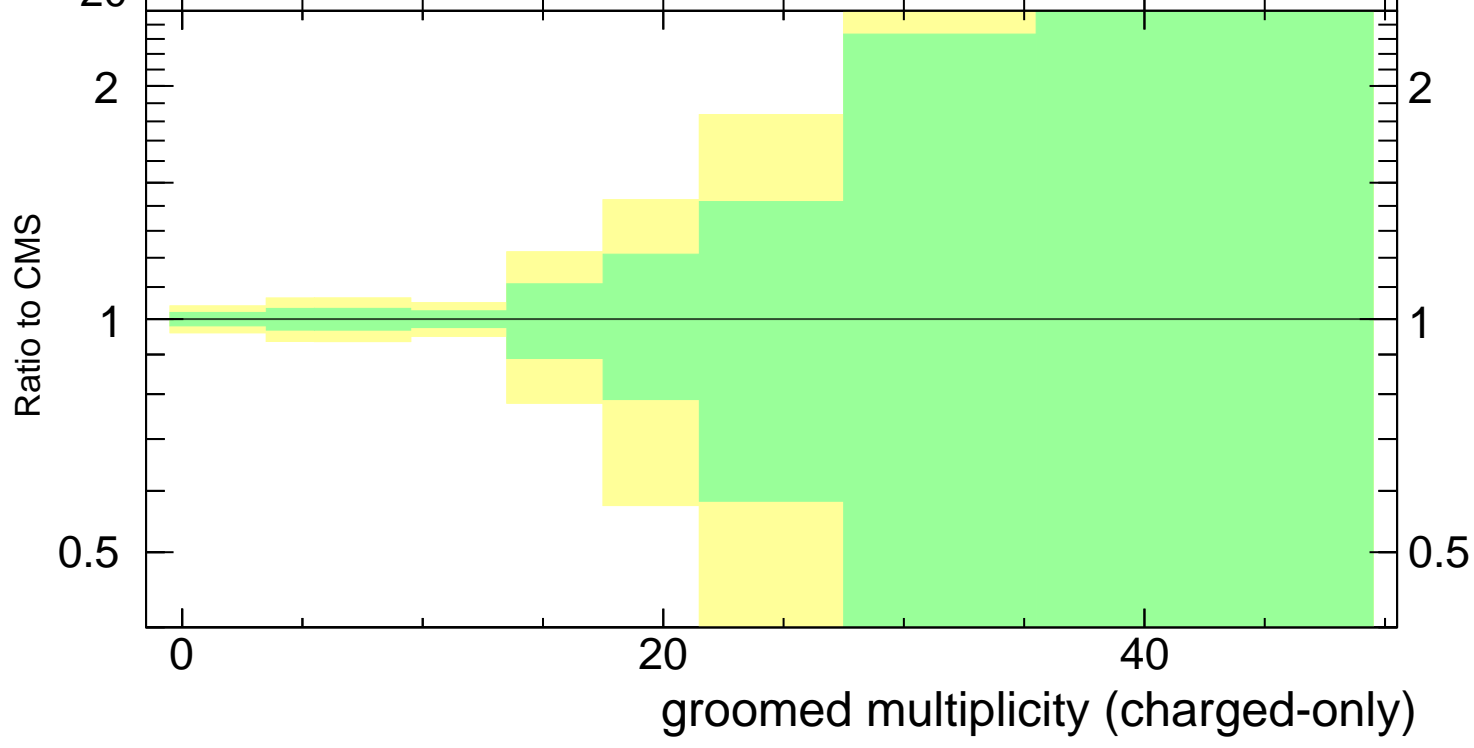

Groomed multiplicity  $\lambda_0^0$  (charged only) (CMS jet substructure)

- CMS
- △— Pythia 6.428 370
- \*- Pythia 6.428 378
- \*- Pythia 6.428 379

CMS\_2021\_I1920187

mcplots.cern.ch [arXiv:1306.3436]

Rivet 3.1.10, ≥ 3.3M events