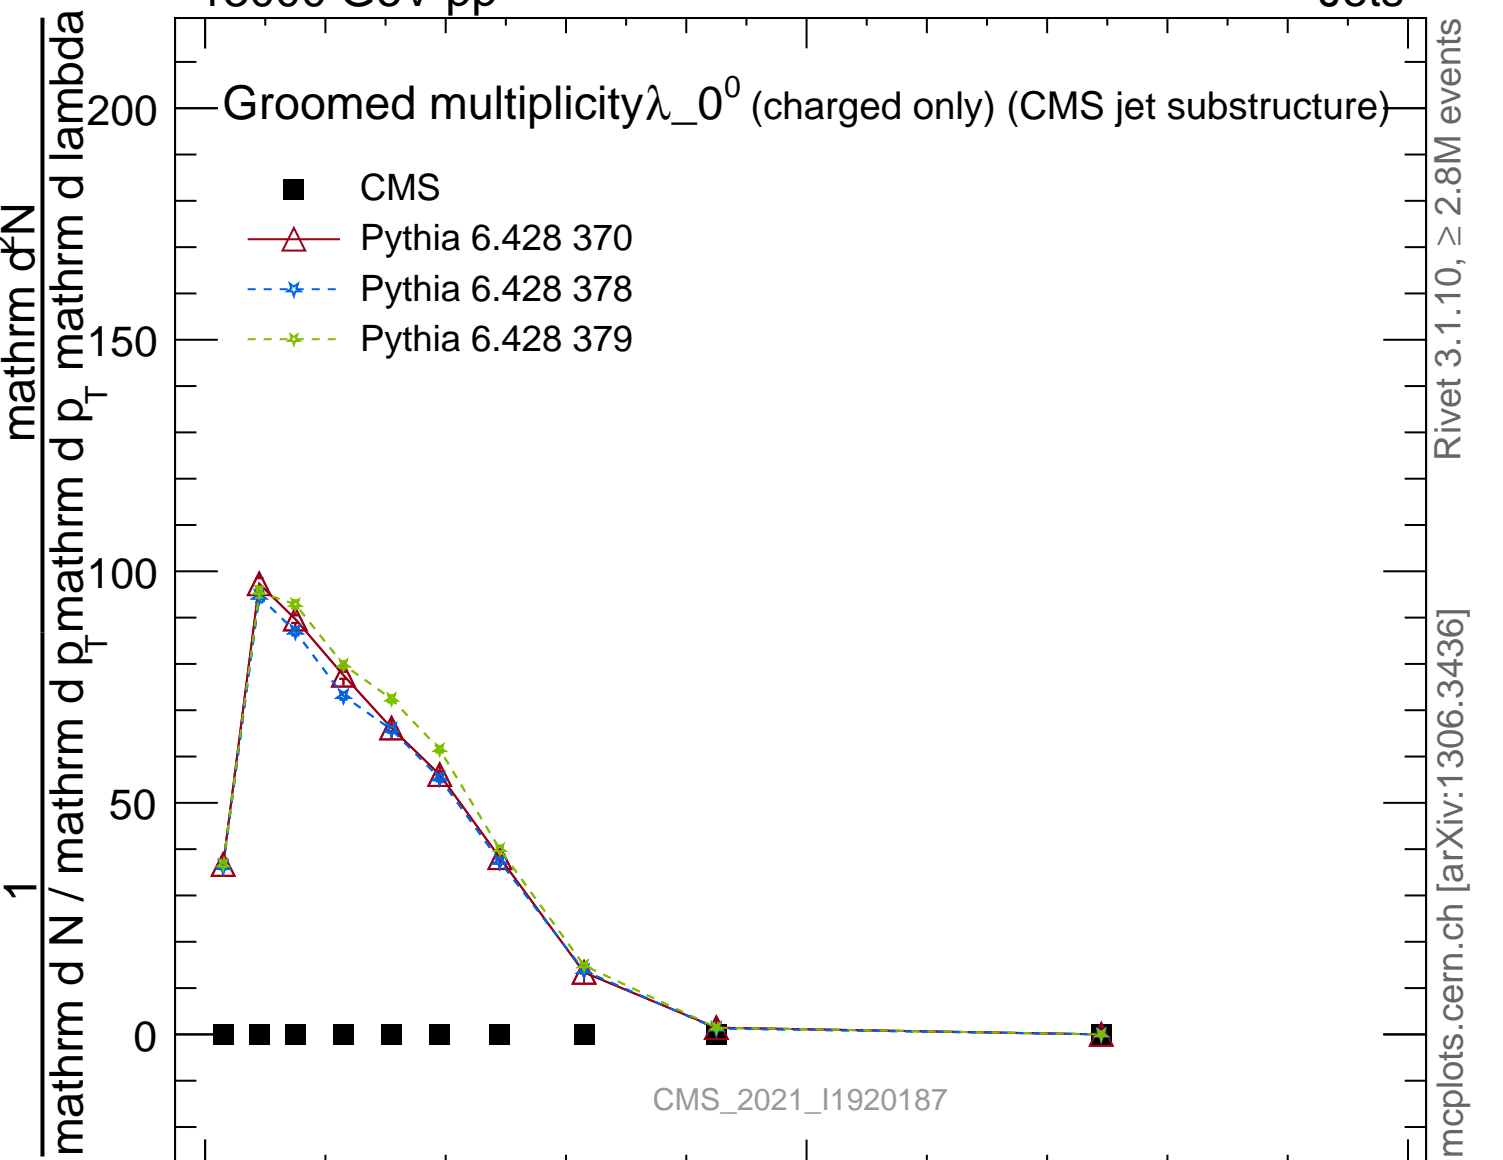

13000 GeV pp

Jets

Rivet 3.1.10, ≥ 2.8 M events