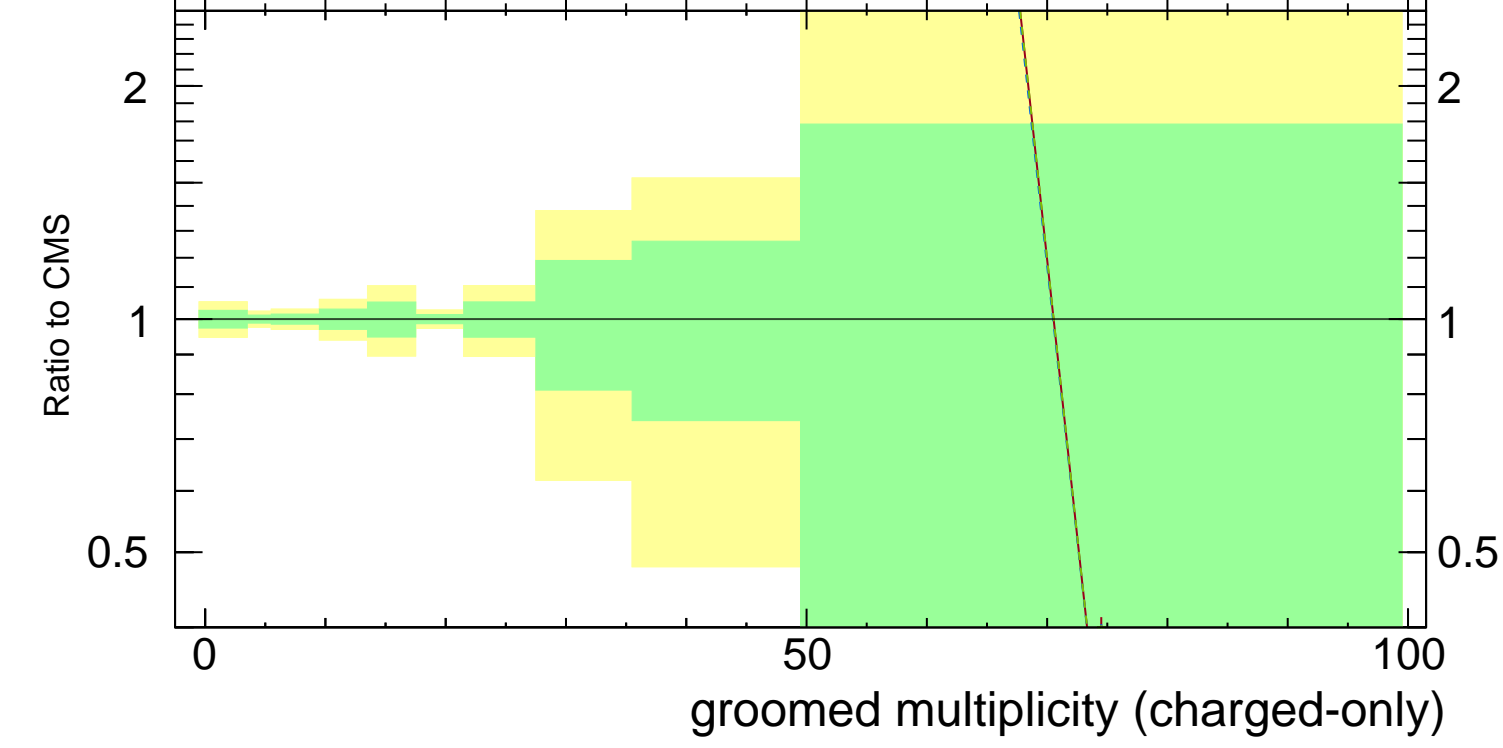

13000 GeV pp

Jets

Rivet 3.1.10, ≥ 2.8 M events