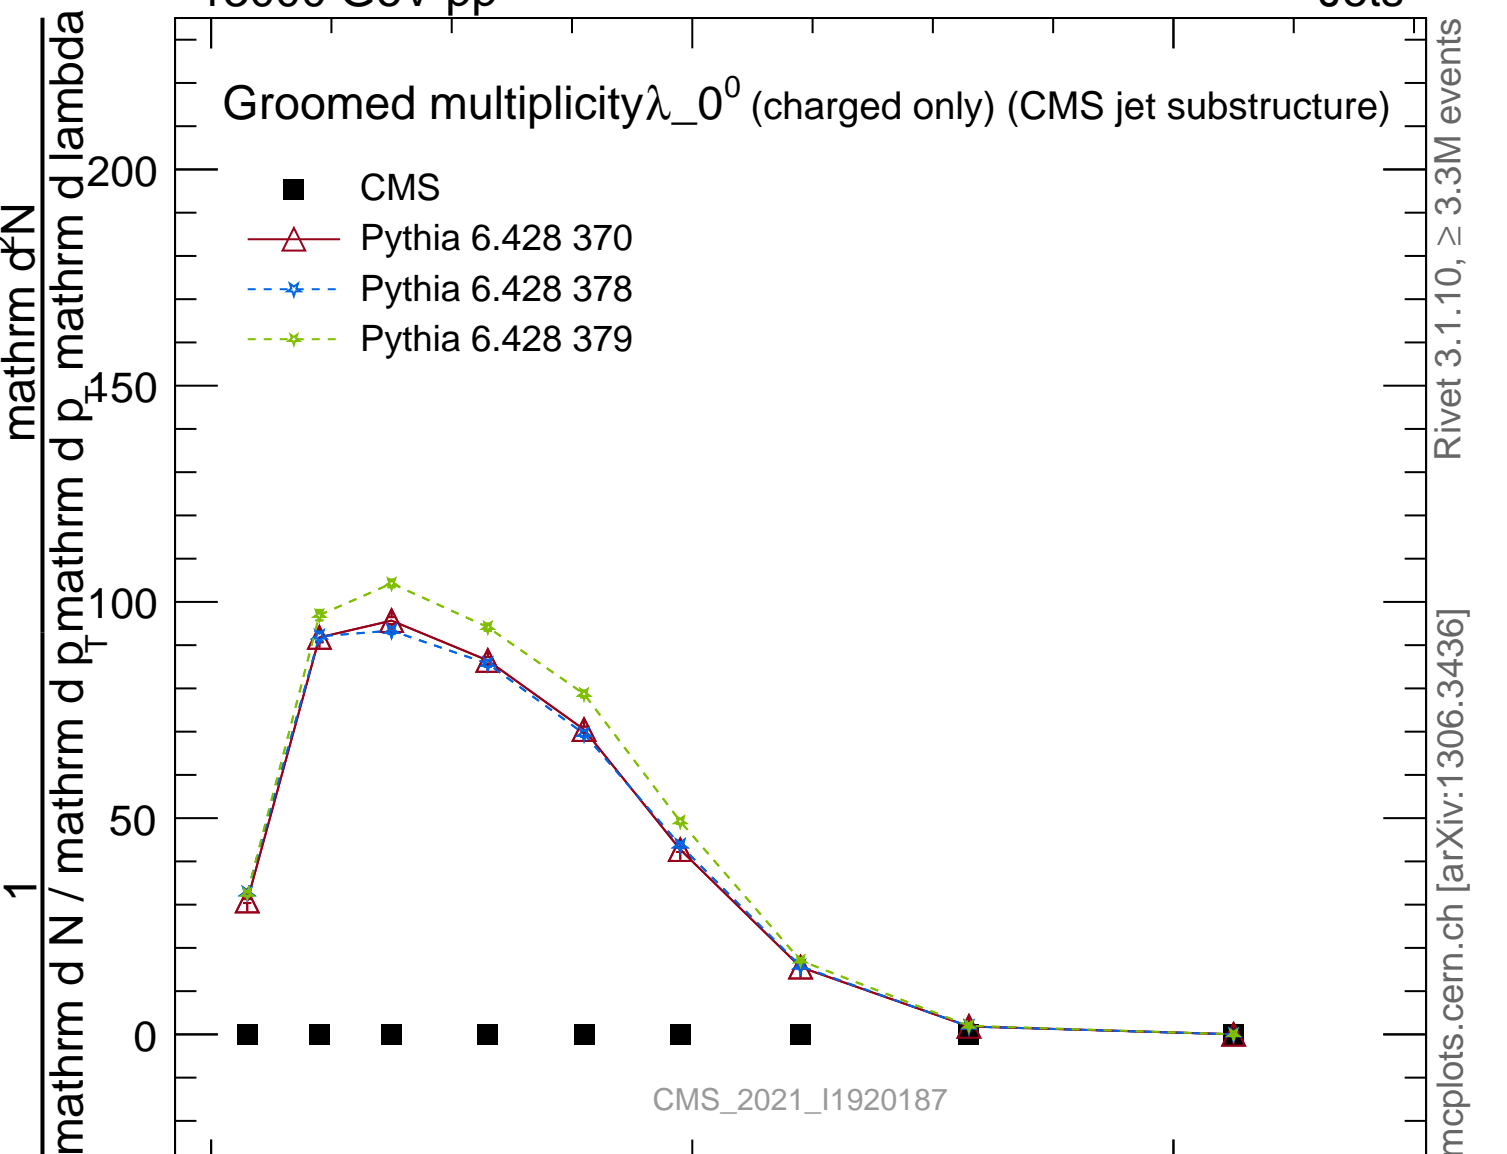

Groomed multiplicity λ_{0^0} (charged only) (CMS jet substructure)

- CMS
- △— Pythia 6.428 370
- - * - - Pythia 6.428 378
- - * - - Pythia 6.428 379

CMS_2021_I1920187

mcplots.cern.ch [arXiv:1306.3436]

Rivet 3.1.10, ≥ 3.3M events