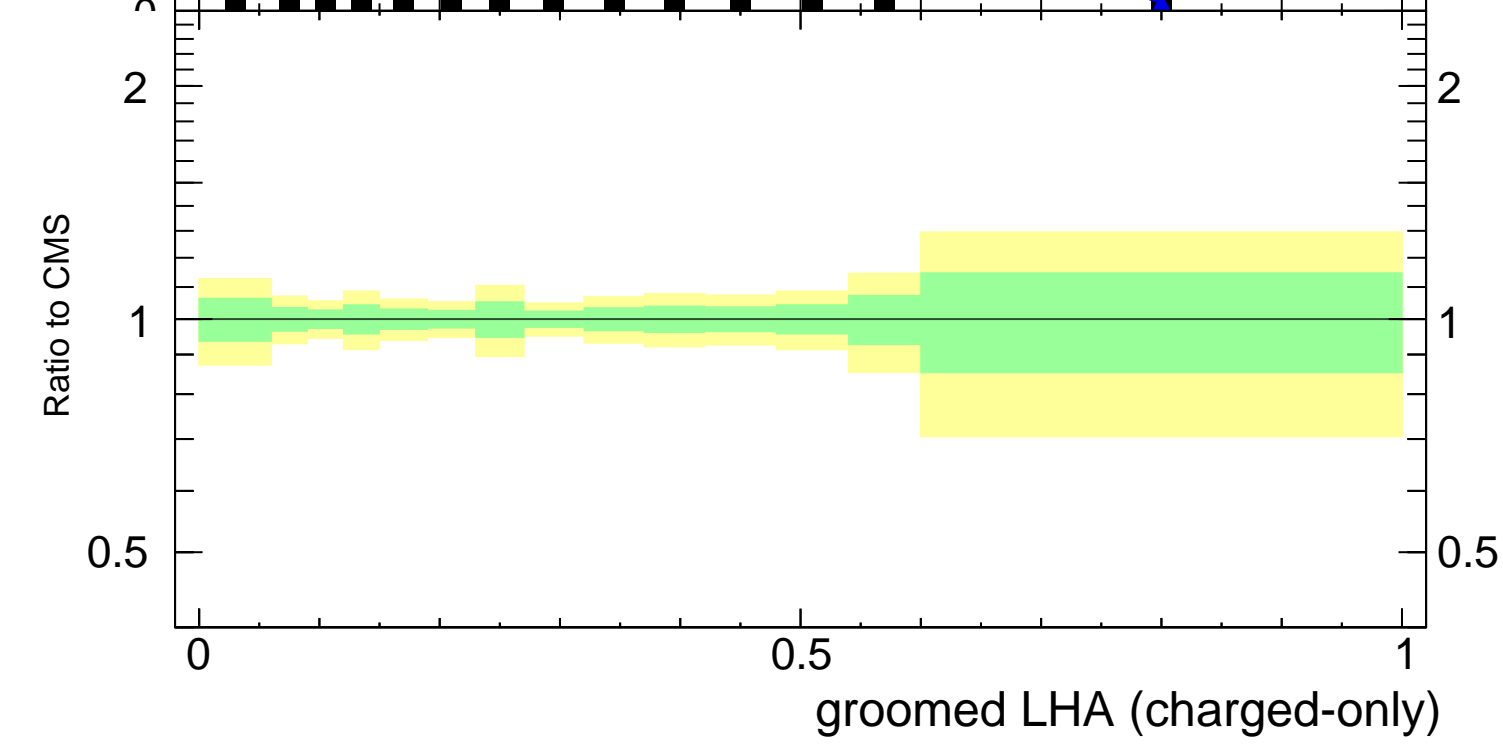

Groomed LHA $\lambda_{0.5}^1$ (charged only) (CMS jet substructure)

- CMS
- ▲ Pythia 8.308 default

CMS_2021_I1920187

Rivet 3.1.10, 3.4M events
mcplots.cern.ch [arXiv:1306.3436]