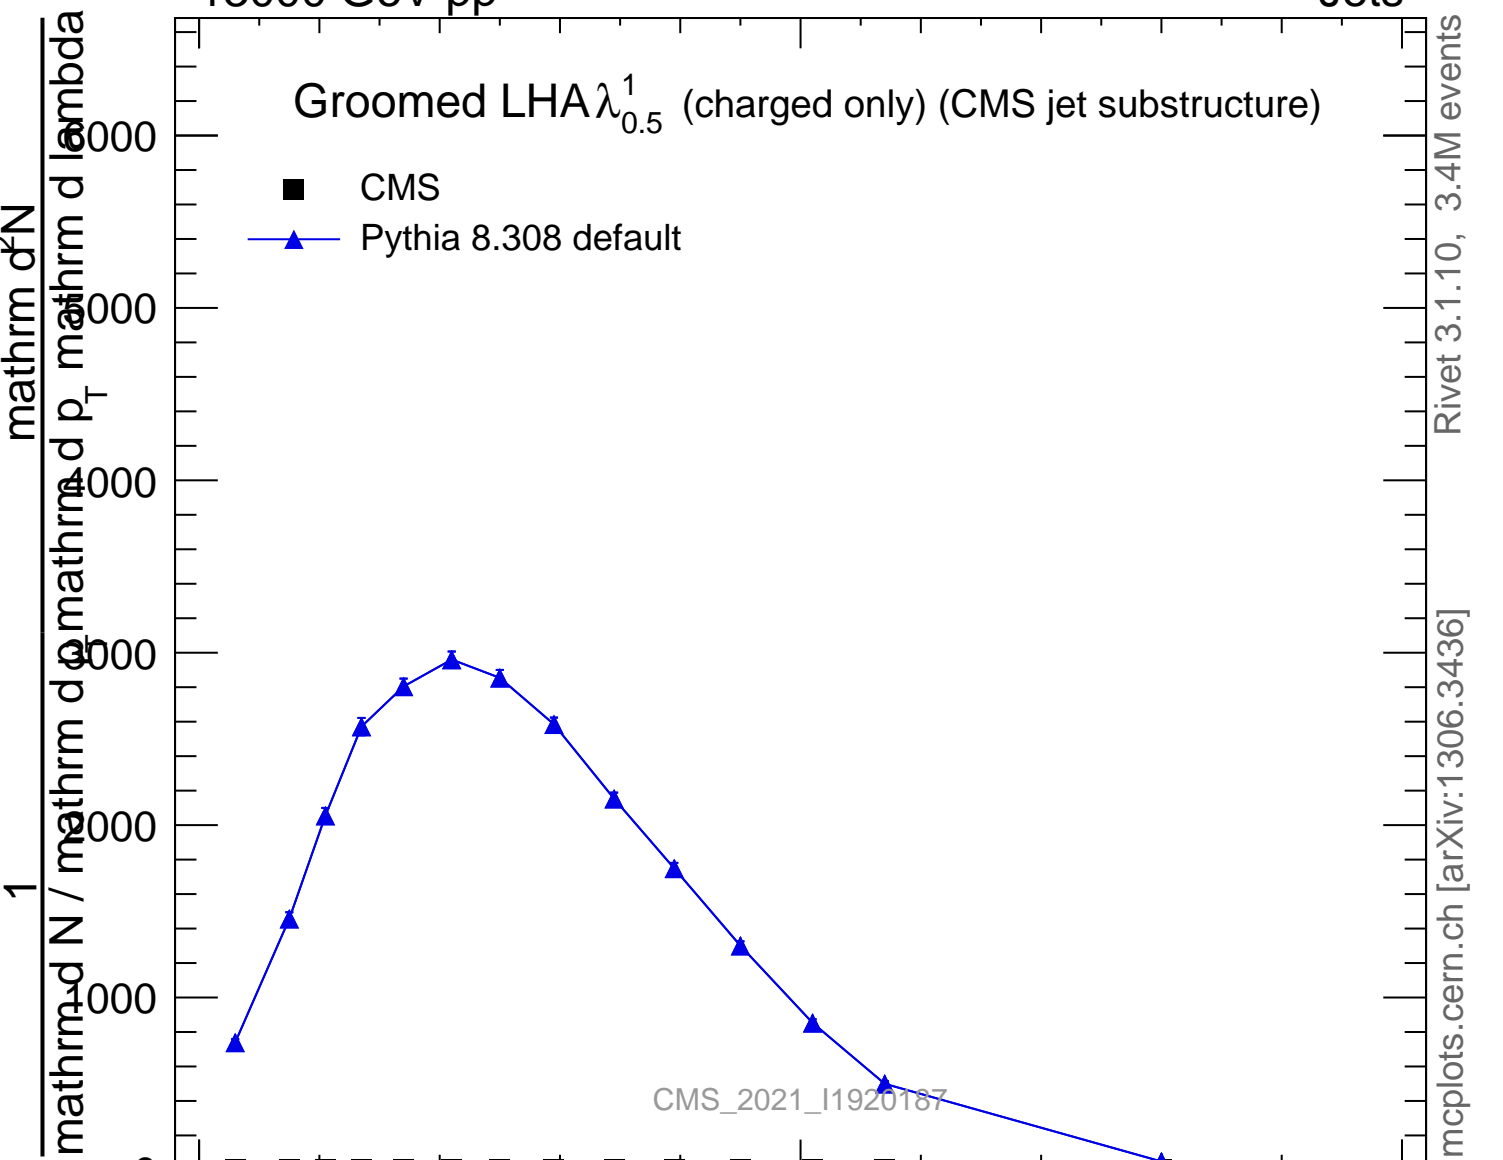

Groomed LHA $\lambda_{0.5}^1$ (charged only) (CMS jet substructure)

- CMS
- ▲ Pythia 8.308 default

CMS_2021_I1920187

Rivet 3.1.10, 3.4M events
mcplots.cern.ch [arXiv:1306.3436]