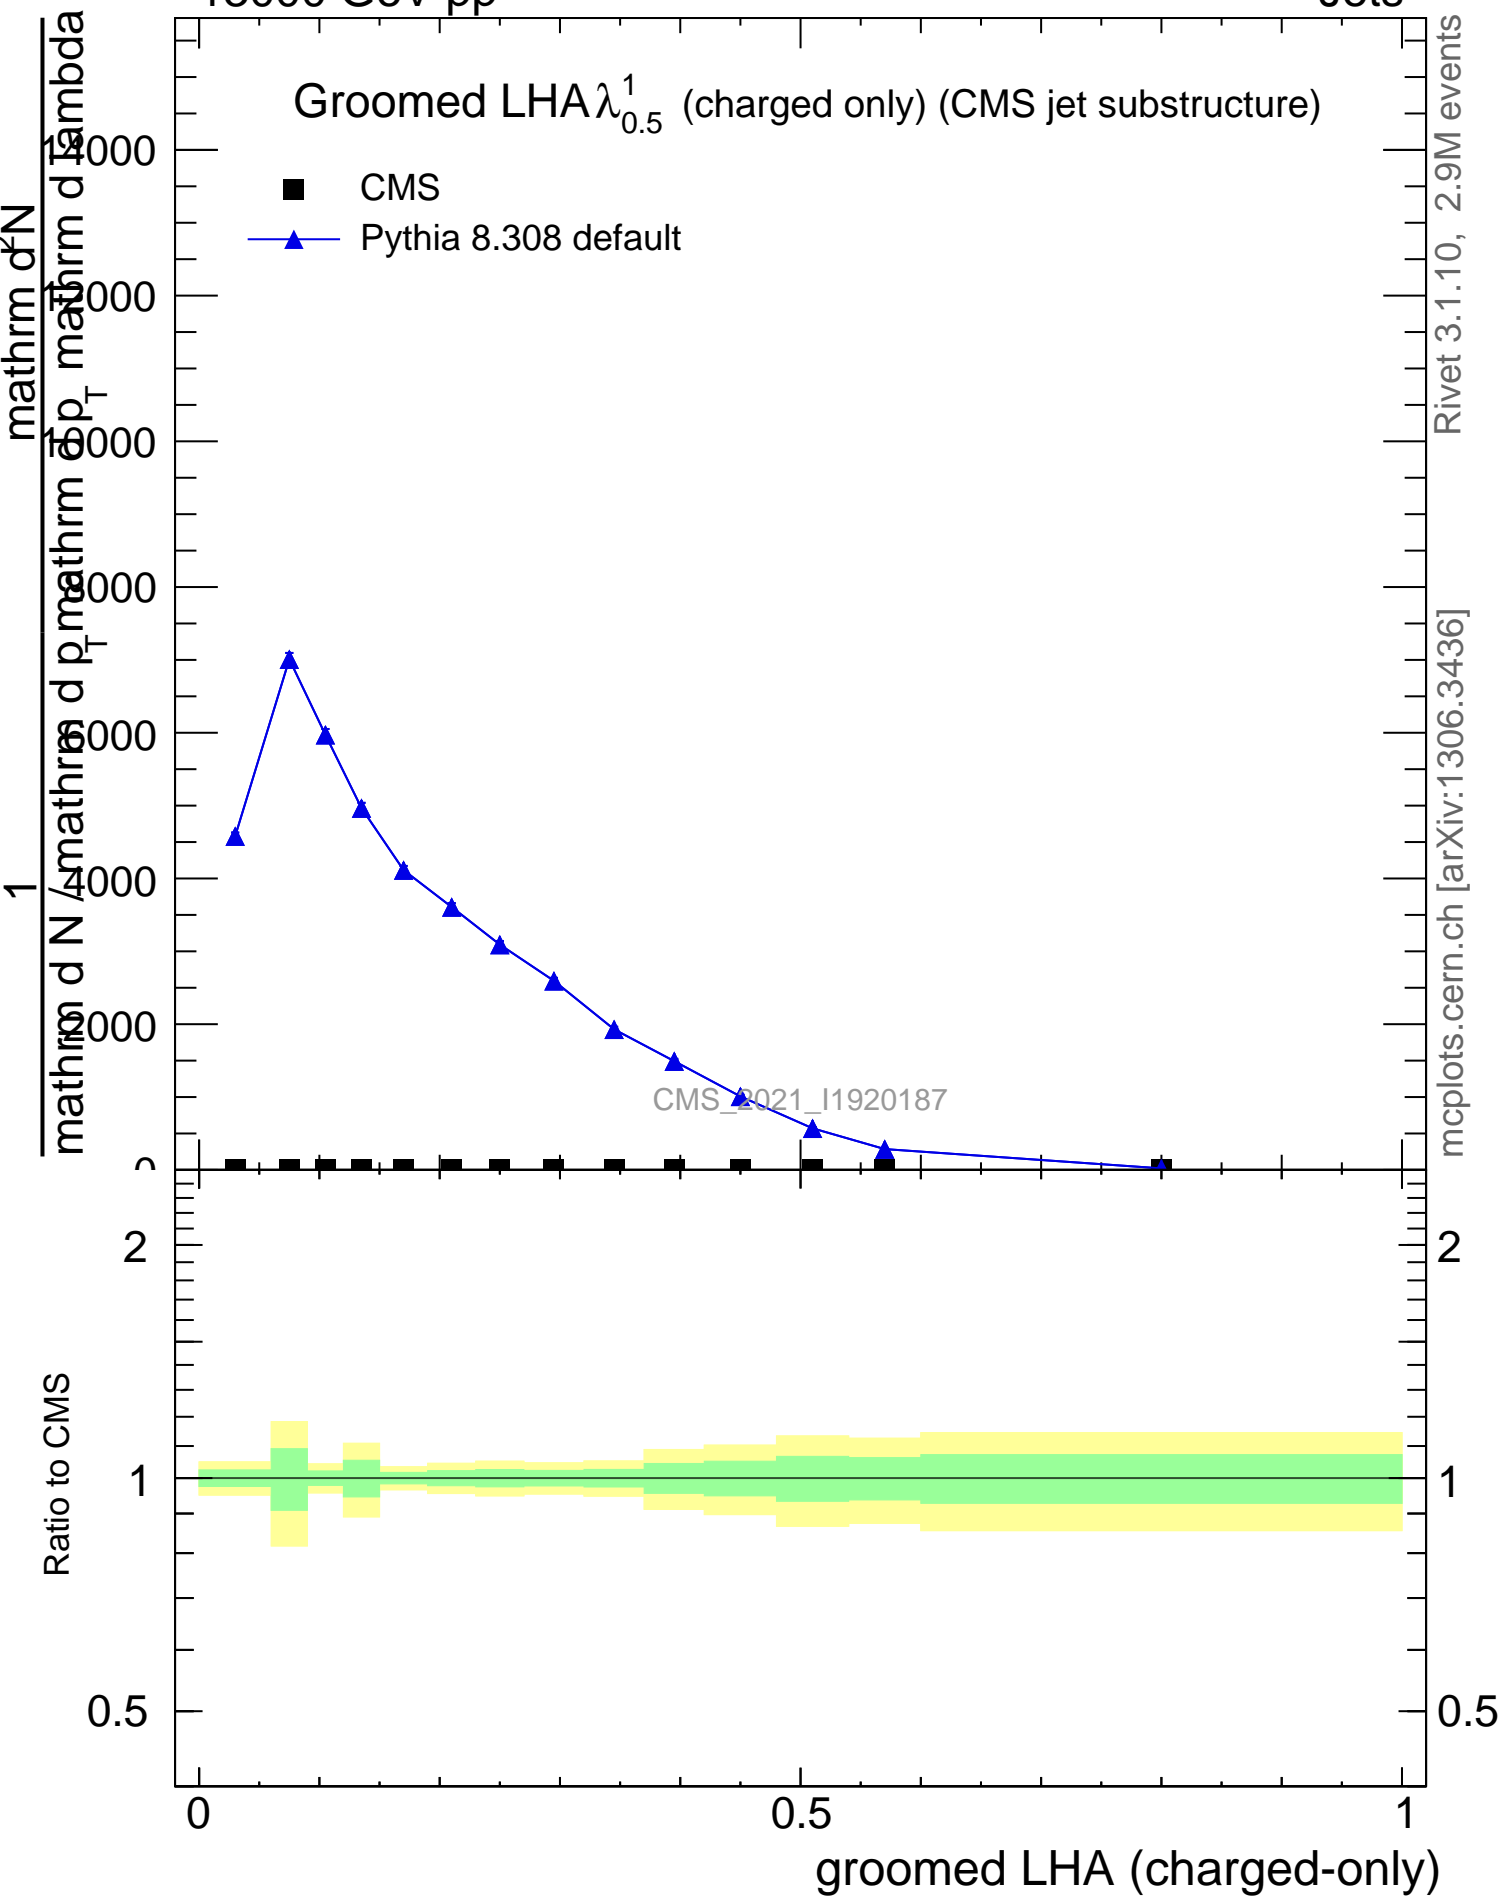

Groomed LHA  $\lambda_{0.5}^1$  (charged only) (CMS jet substructure)

- CMS
- ▲ Pythia 8.308 default

Rivet 3.1.10, 2.9M events

mcplots.cern.ch [arXiv:1306.3436]