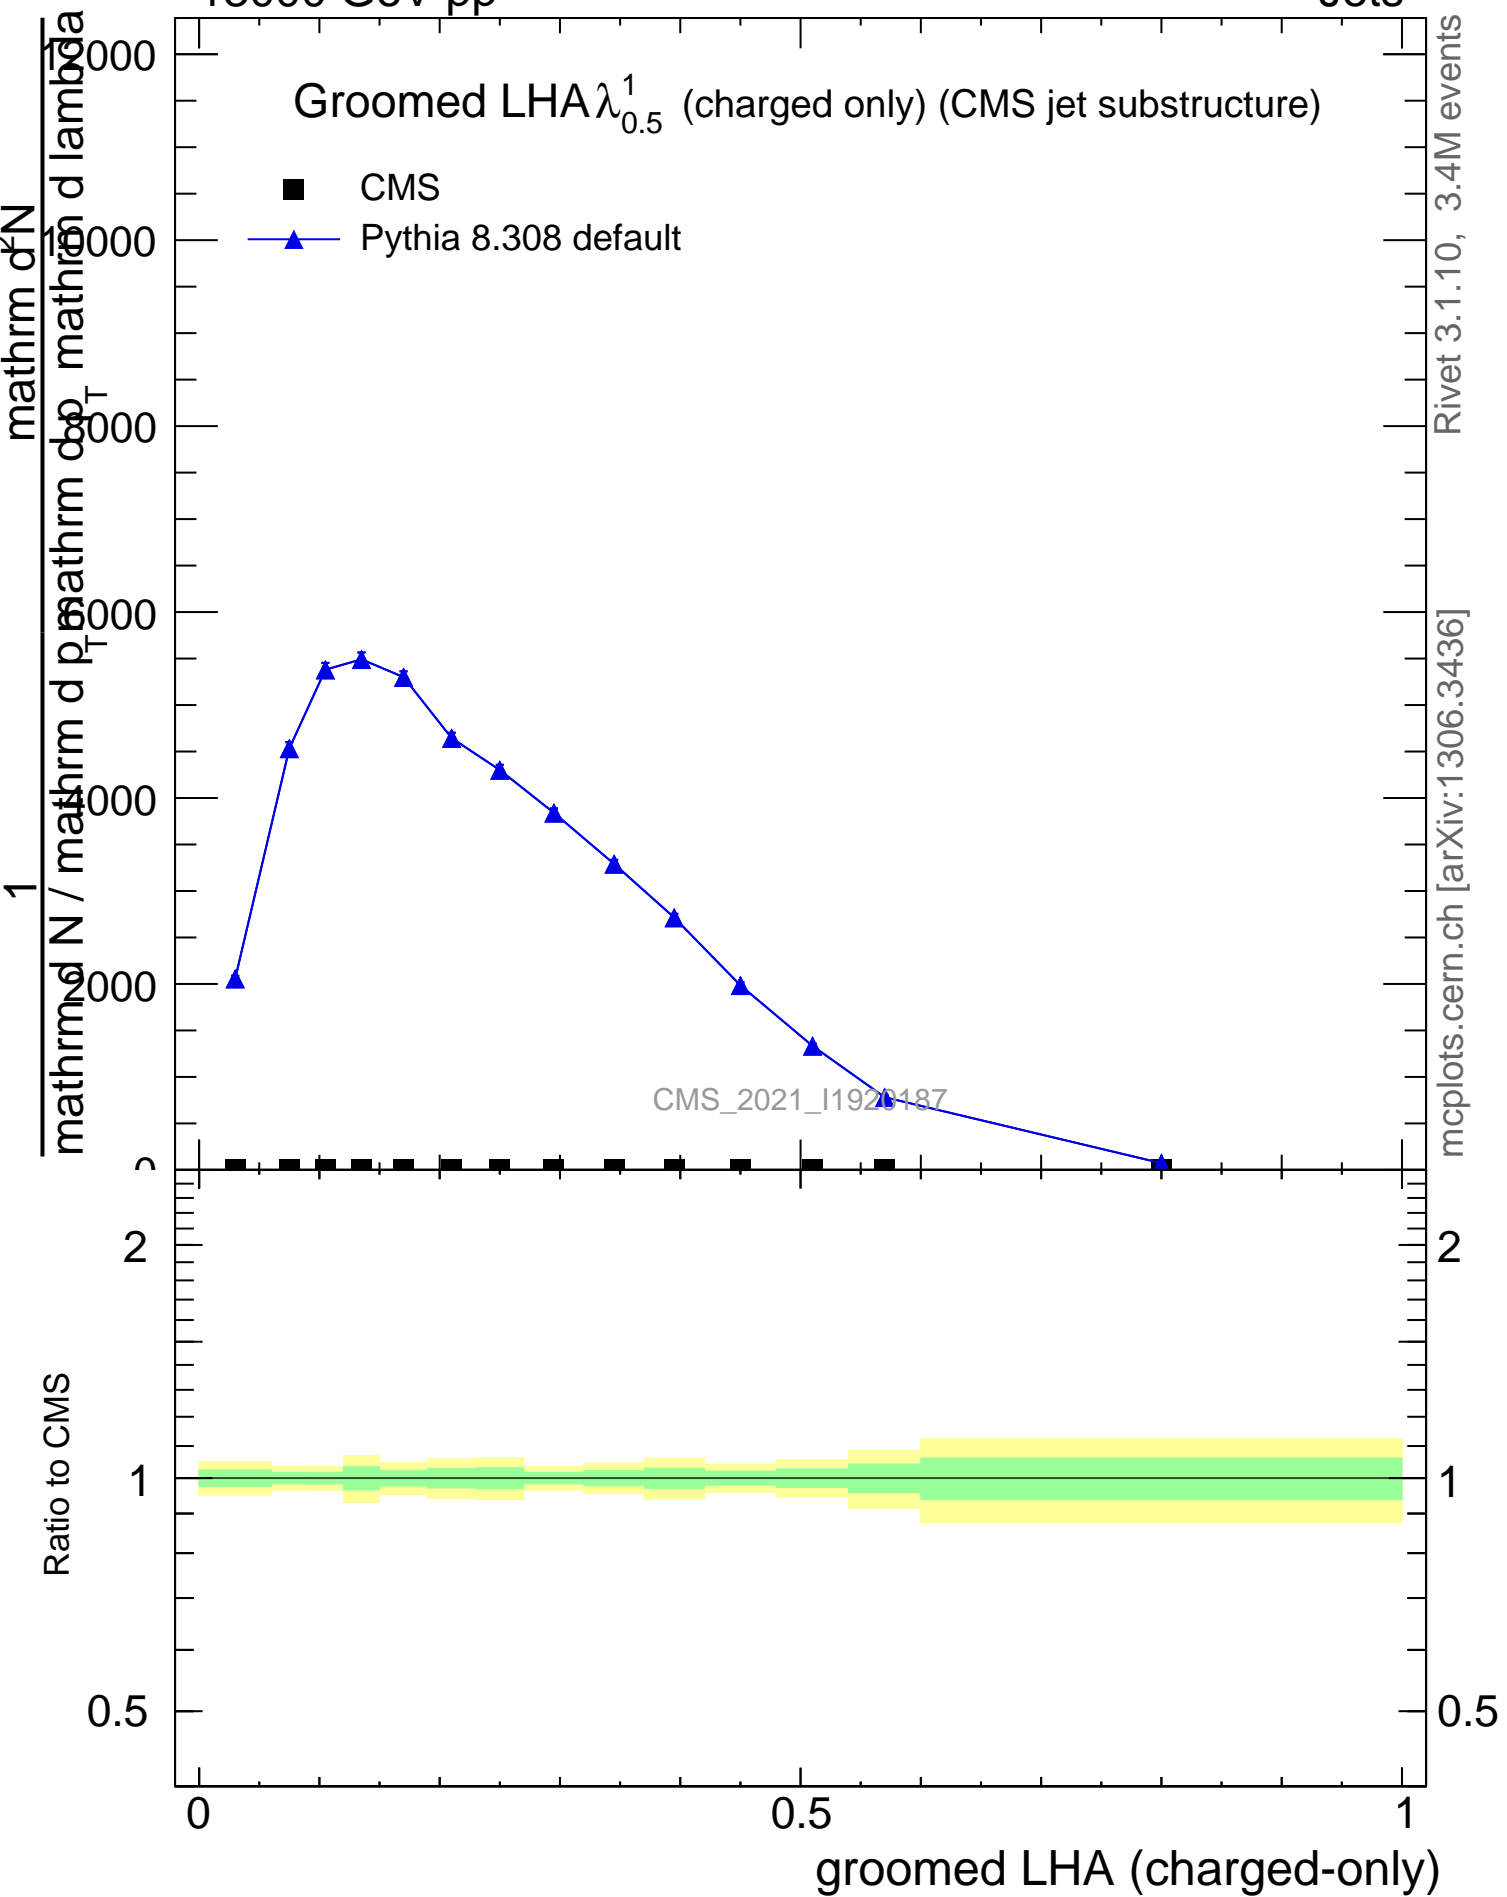

Groomed LHA $\lambda_{0.5}^1$ (charged only) (CMS jet substructure)

- CMS
- ▲ Pythia 8.308 default

Rivet 3.1.10, 3.4M events
mcplots.cern.ch [arXiv:1306.3436]