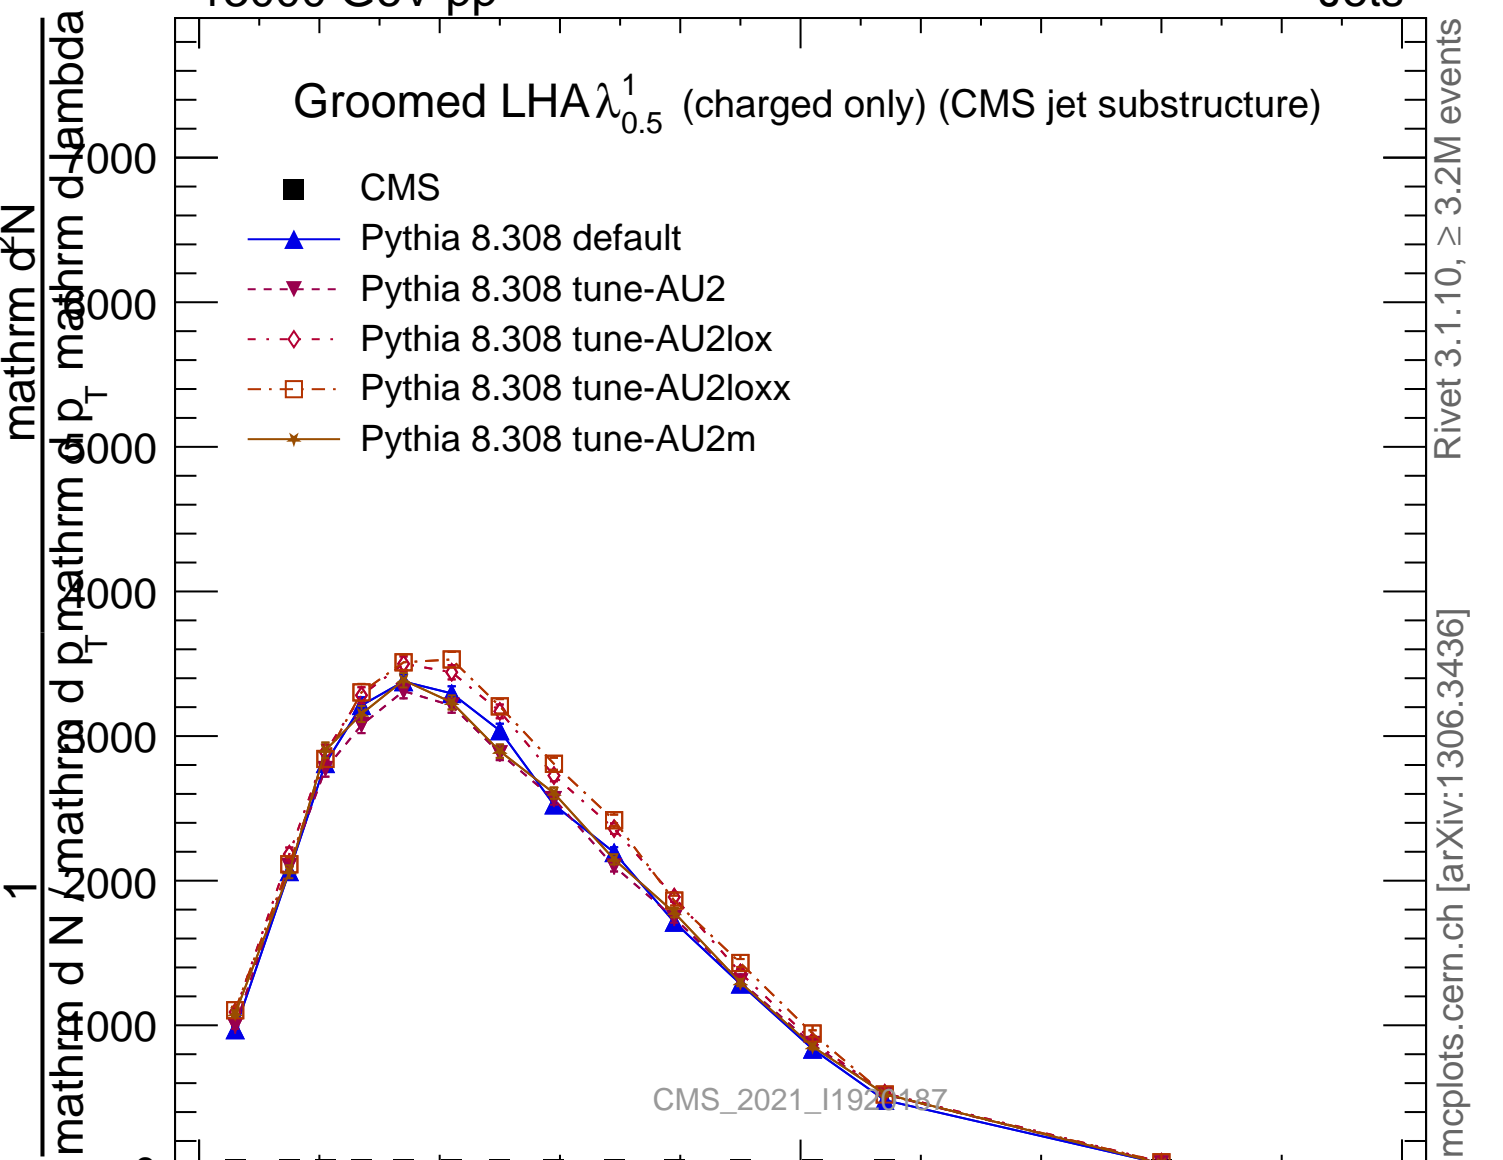

Groomed LHA $\lambda_{0.5}^1$ (charged only) (CMS jet substructure)

- CMS
- ▲ Pythia 8.308 default
- ▼ Pythia 8.308 tune-AU2
- ◇ Pythia 8.308 tune-AU2lox
- Pythia 8.308 tune-AU2loxx
- ★ Pythia 8.308 tune-AU2m

CMS_2021_I1924187

mcplots.cern.ch [arXiv:1306.3436]

Rivet 3.1.10, ≥ 3.2M events