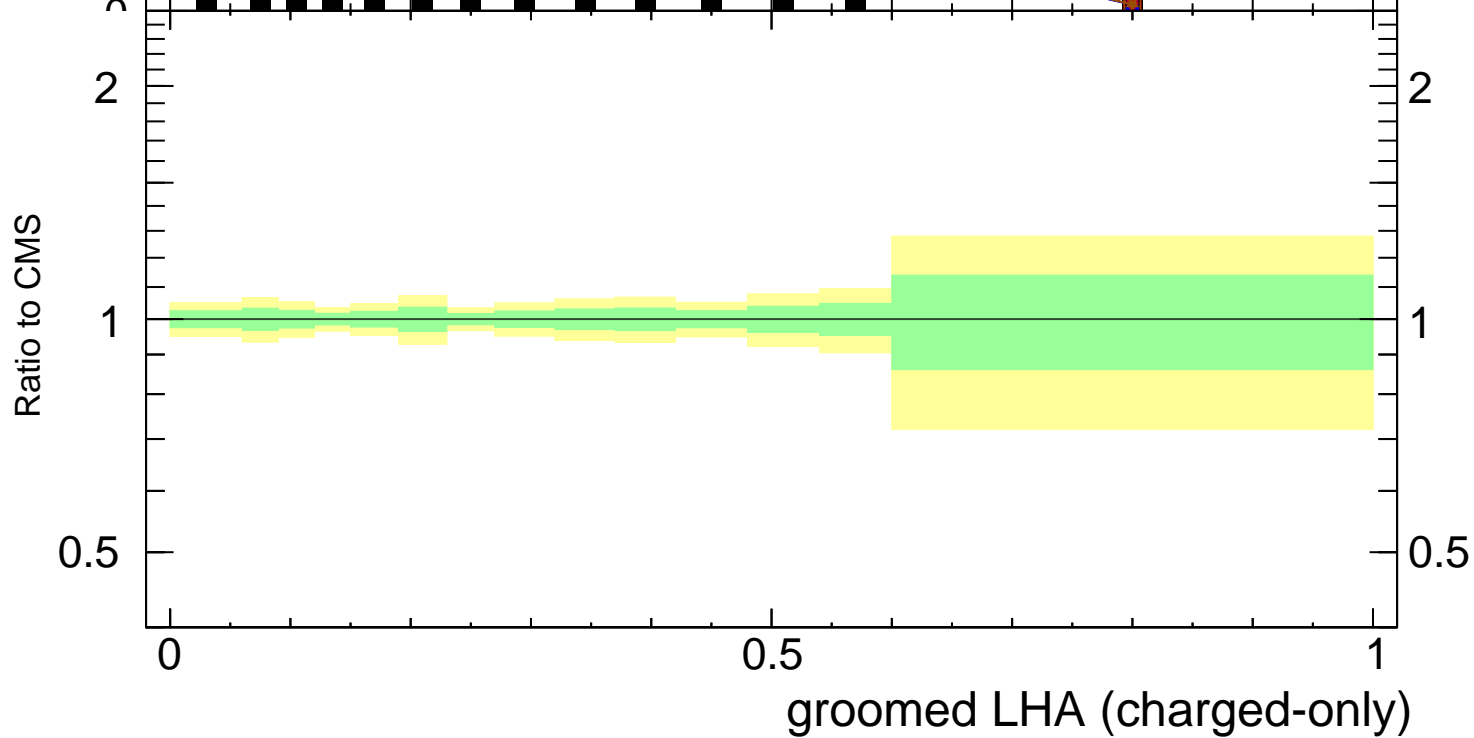

Groomed LHA $\lambda_{0.5}^1$ (charged only) (CMS jet substructure)

- CMS
- ▲ Pythia 8.308 default
- ▼ Pythia 8.308 tune-AU2
- ◇ Pythia 8.308 tune-AU2lox
- Pythia 8.308 tune-AU2loxx
- ★ Pythia 8.308 tune-AU2m

CMS_2021_I1924187

mcplots.cern.ch [arXiv:1306.3436]

Rivet 3.1.10, ≥ 3.2M events