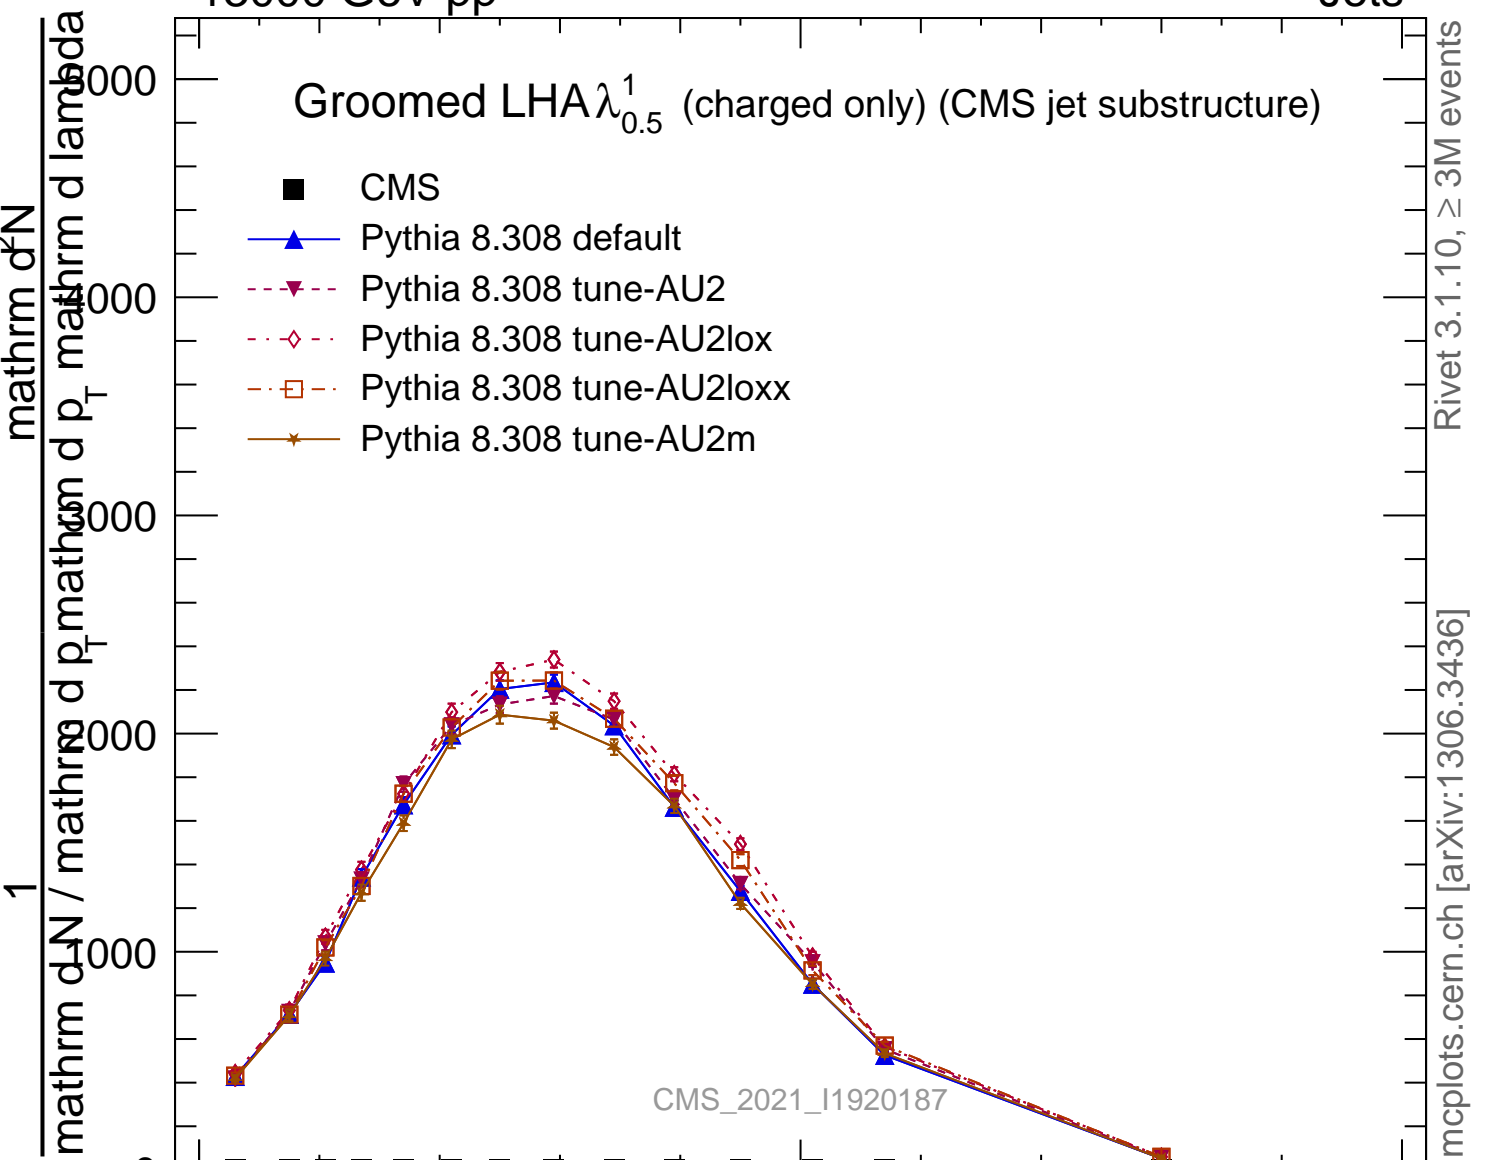

Groomed LHA $\lambda_{0.5}^1$ (charged only) (CMS jet substructure)

- CMS
- ▲ Pythia 8.308 default
- ▼ Pythia 8.308 tune-AU2
- ◇ Pythia 8.308 tune-AU2lox
- Pythia 8.308 tune-AU2loxx
- ★ Pythia 8.308 tune-AU2m

Rivet 3.1.10, ≥ 3M events

mcplots.cern.ch [arXiv:1306.3436]