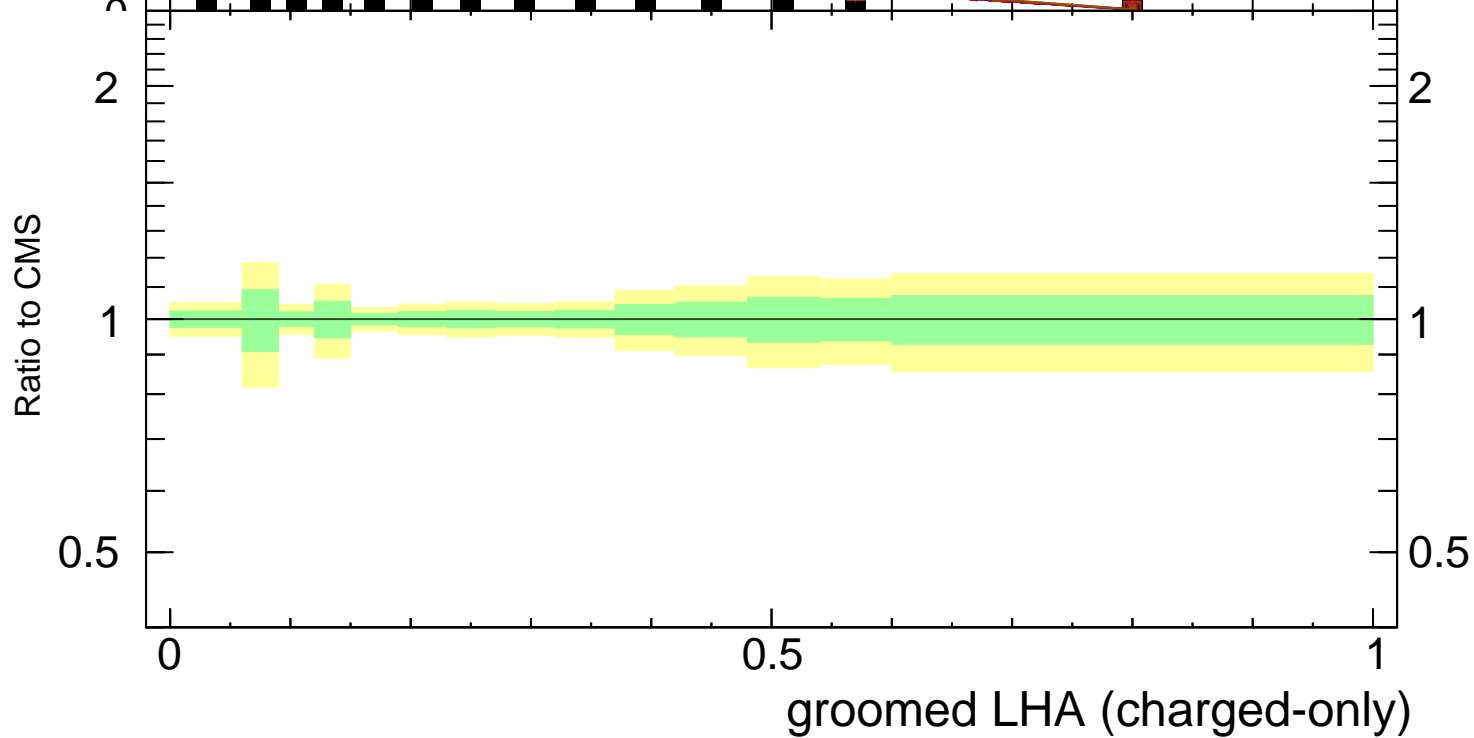

Groomed LHA $\lambda_{0.5}^1$ (charged only) (CMS jet substructure)

- CMS
- ▲ Pythia 8.308 default
- ▼ Pythia 8.308 tune-AU2
- ◇ Pythia 8.308 tune-AU2lox
- Pythia 8.308 tune-AU2loxx
- ★ Pythia 8.308 tune-AU2m

Rivet 3.1.10, ≥ 2.9M events

mcplots.cern.ch [arXiv:1306.3436]