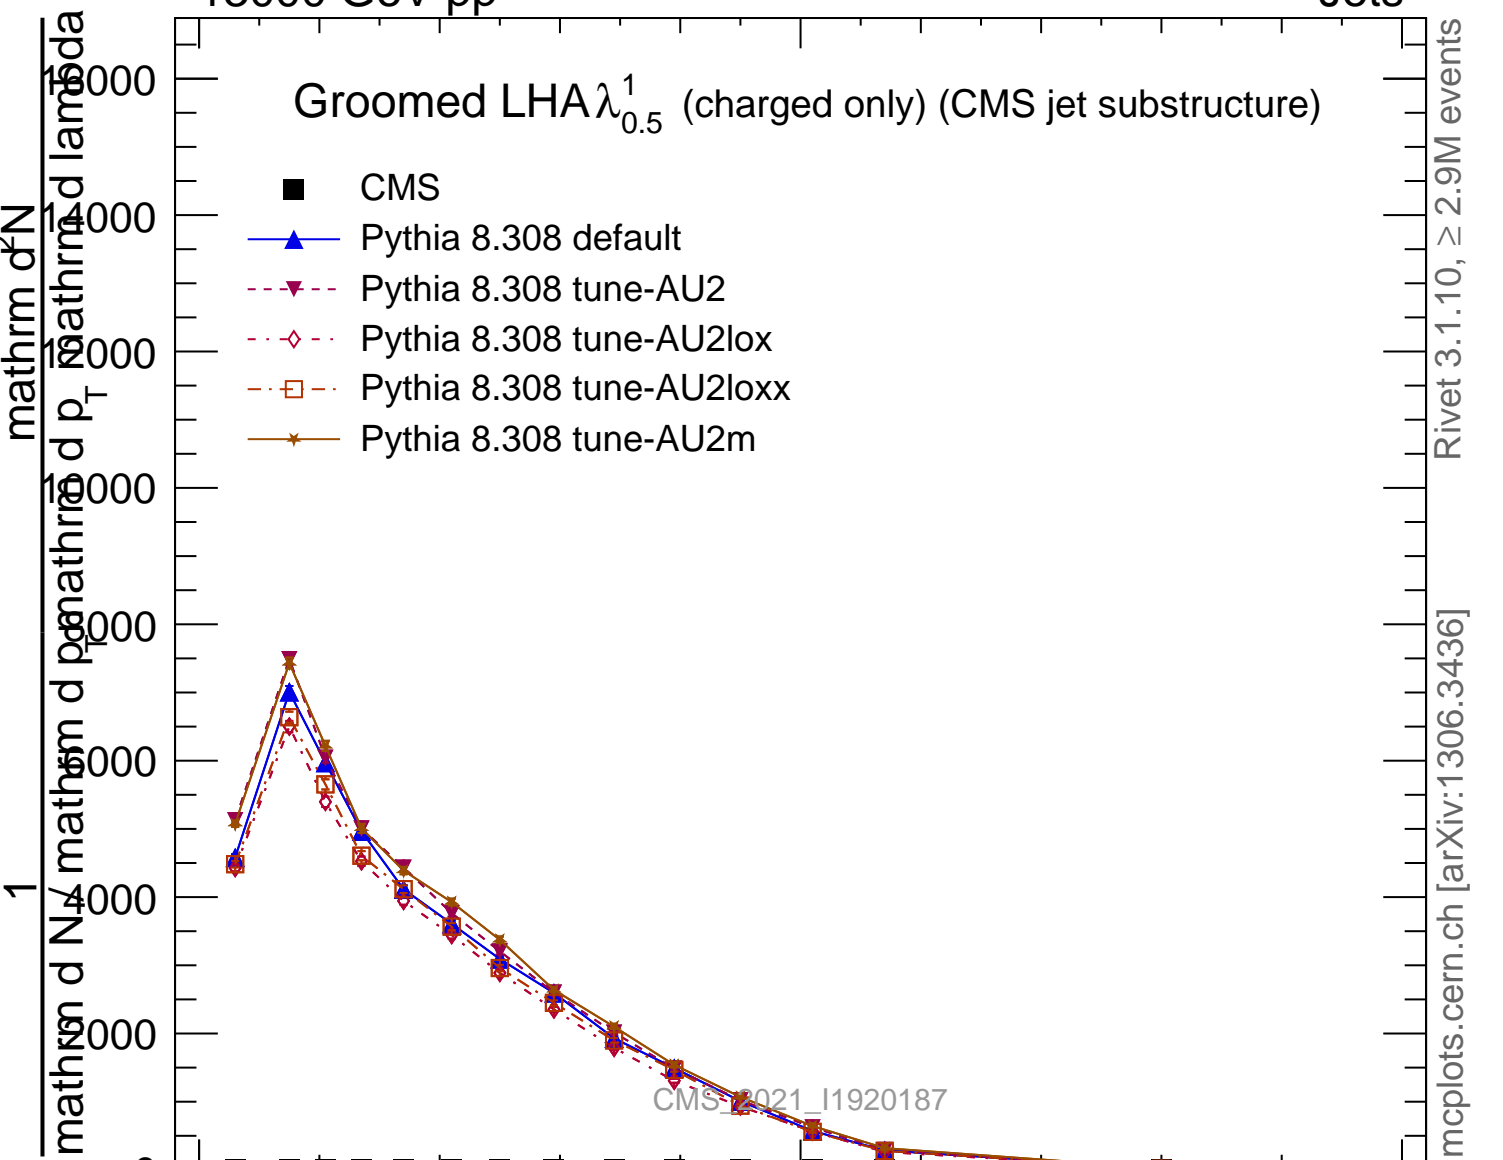

Groomed LHA $\lambda_{0.5}^1$ (charged only) (CMS jet substructure)

- CMS
- ▲ Pythia 8.308 default
- ▼ Pythia 8.308 tune-AU2
- ◇ Pythia 8.308 tune-AU2lox
- Pythia 8.308 tune-AU2loxx
- ★ Pythia 8.308 tune-AU2m

Rivet 3.1.10, ≥ 2.9M events

mcplots.cern.ch [arXiv:1306.3436]