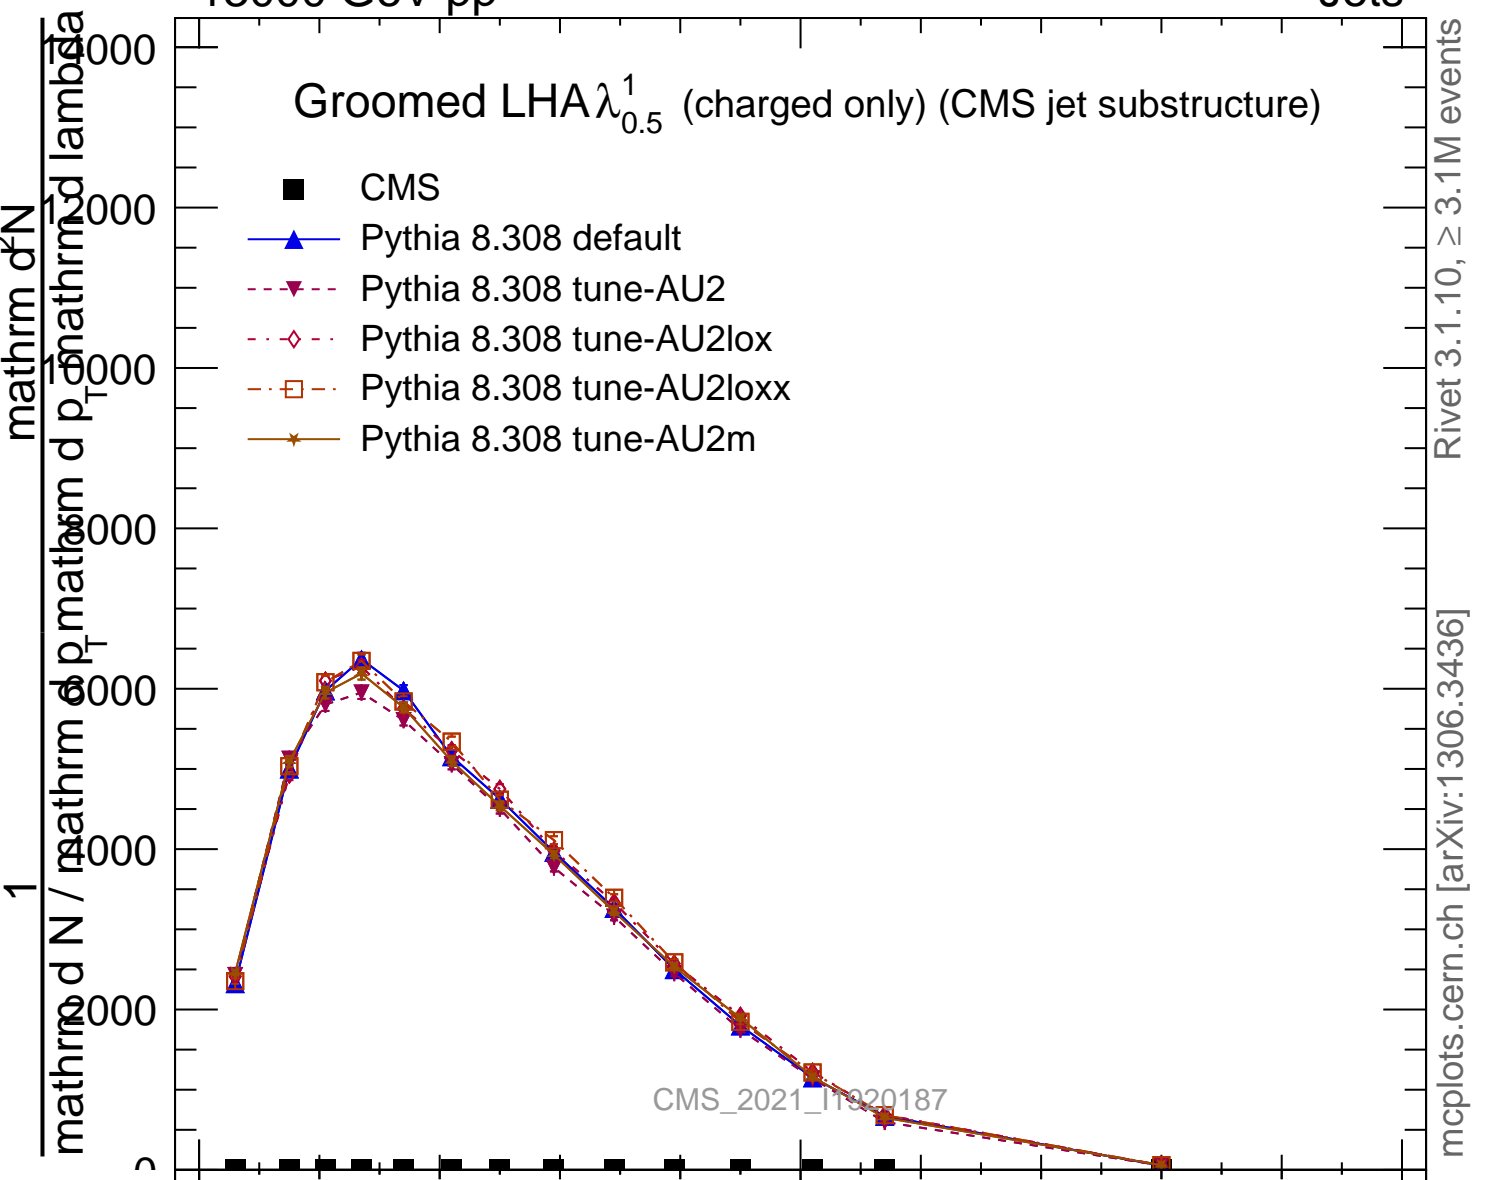

Groomed LHA $\lambda_{0.5}^1$ (charged only) (CMS jet substructure)

- CMS
- ▲ Pythia 8.308 default
- ▼ Pythia 8.308 tune-AU2
- ◇ Pythia 8.308 tune-AU2lox
- Pythia 8.308 tune-AU2loxx
- ★ Pythia 8.308 tune-AU2m

CMS_2021_11920187

Rivet 3.1.10, ≥ 3.1M events
mcplots.cern.ch [arXiv:1306.3436]