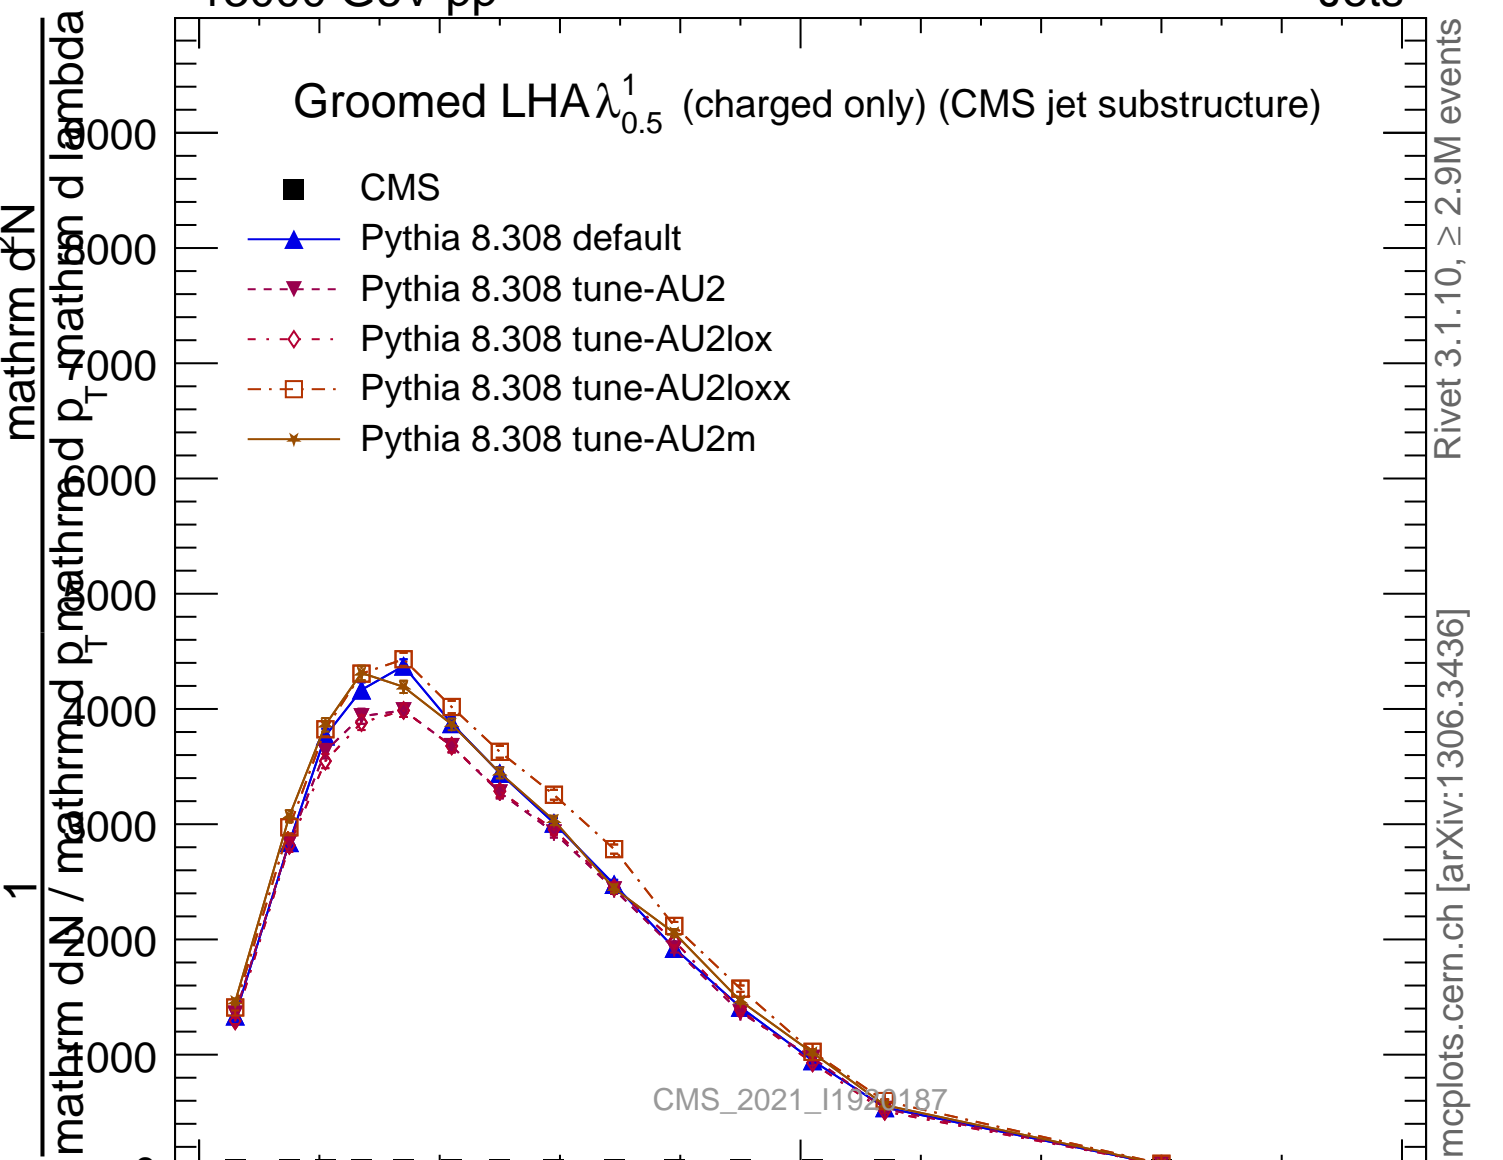

Groomed LHA  $\lambda_{0.5}^1$  (charged only) (CMS jet substructure)

- CMS
- ▲ Pythia 8.308 default
- ▼ Pythia 8.308 tune-AU2
- ◇ Pythia 8.308 tune-AU2lox
- Pythia 8.308 tune-AU2loxx
- ★ Pythia 8.308 tune-AU2m

Rivet 3.1.10, ≥ 2.9M events

mcplots.cern.ch [arXiv:1306.3436]