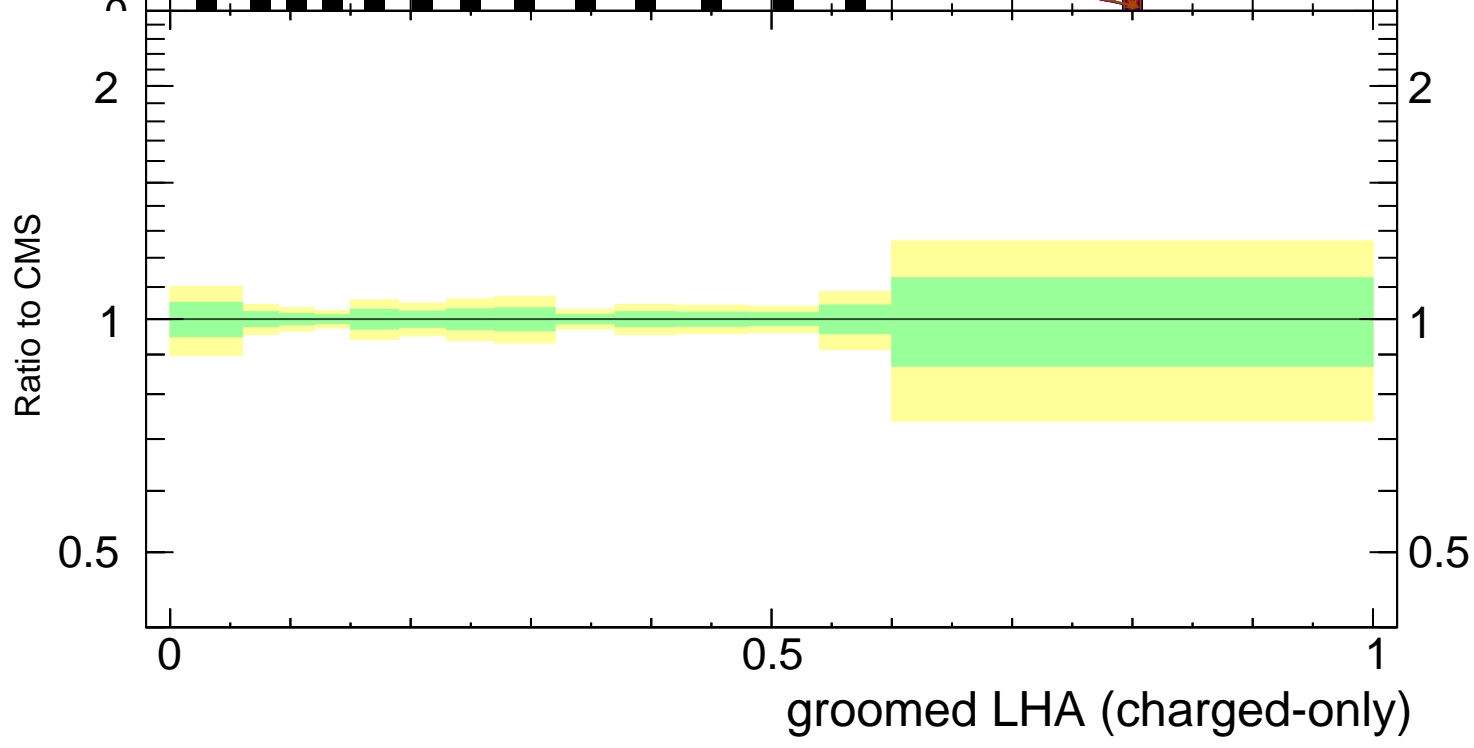

Groomed LHA  $\lambda_{0.5}^1$  (charged only) (CMS jet substructure)

- CMS
- ▲ Pythia 8.308 default
- ▼ Pythia 8.308 tune-AU2
- ◇ Pythia 8.308 tune-AU2lox
- Pythia 8.308 tune-AU2loxx
- ★ Pythia 8.308 tune-AU2m

Rivet 3.1.10, ≥ 2.9M events

mcplots.cern.ch [arXiv:1306.3436]