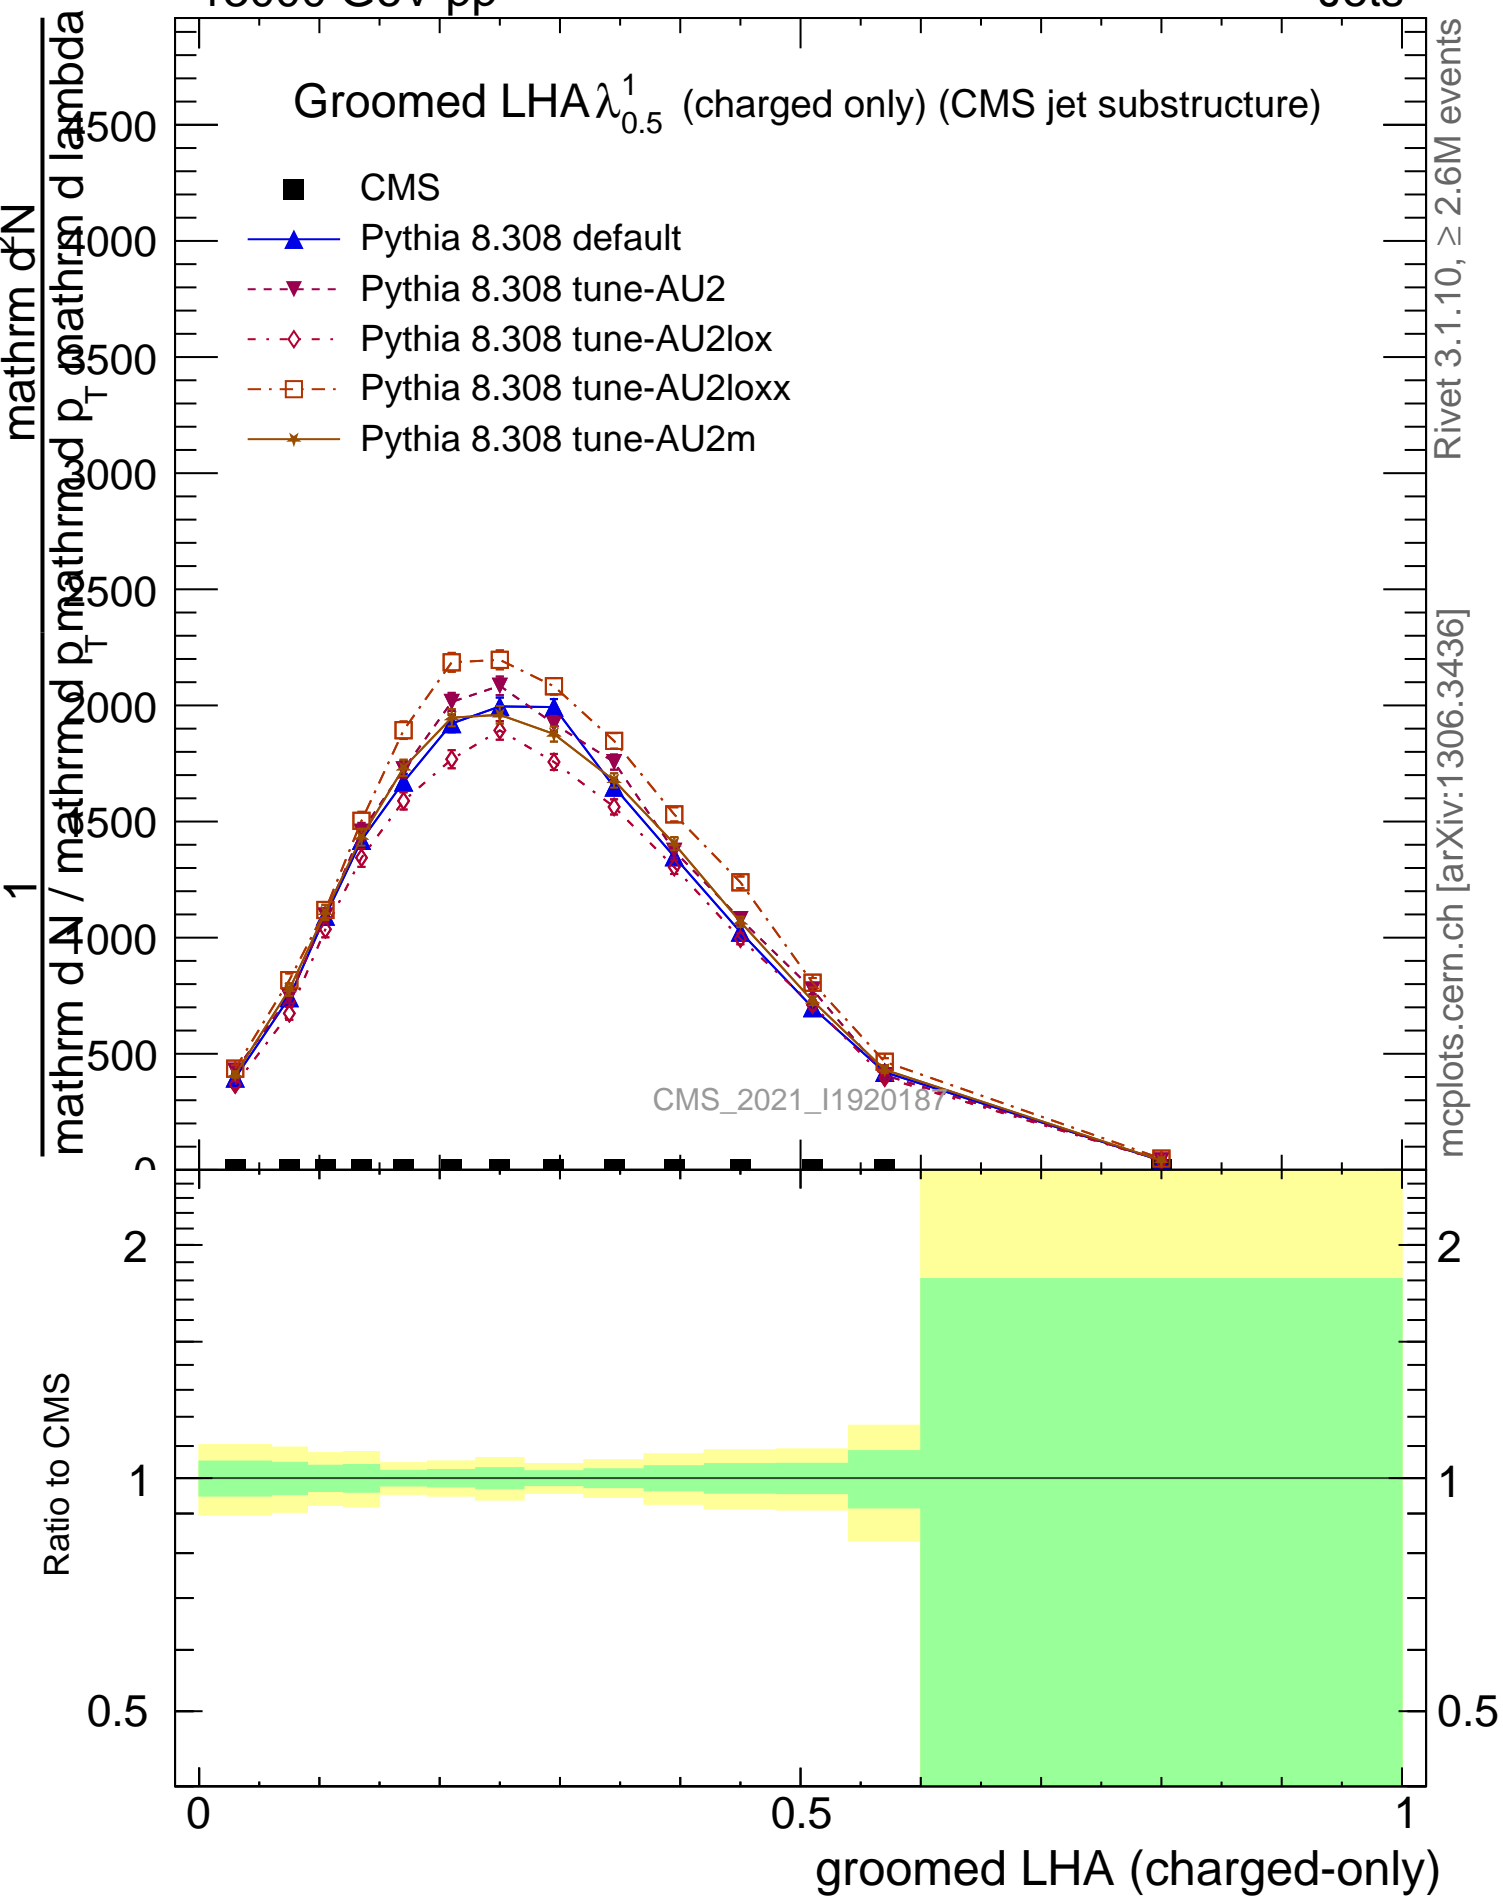

Groomed LHA $\lambda_{0.5}^1$ (charged only) (CMS jet substructure)

- CMS
- ▲ Pythia 8.308 default
- ▼ Pythia 8.308 tune-AU2
- ◇ Pythia 8.308 tune-AU2lox
- Pythia 8.308 tune-AU2loxx
- ★ Pythia 8.308 tune-AU2m

mcplots.cern.ch [arXiv:1306.3436]

Rivet 3.1.10, $\geq 2.6M$ events

CMS_2021_I1920187

$\frac{dN}{d\ln \lambda}$

Ratio to CMS

groomed LHA (charged-only)