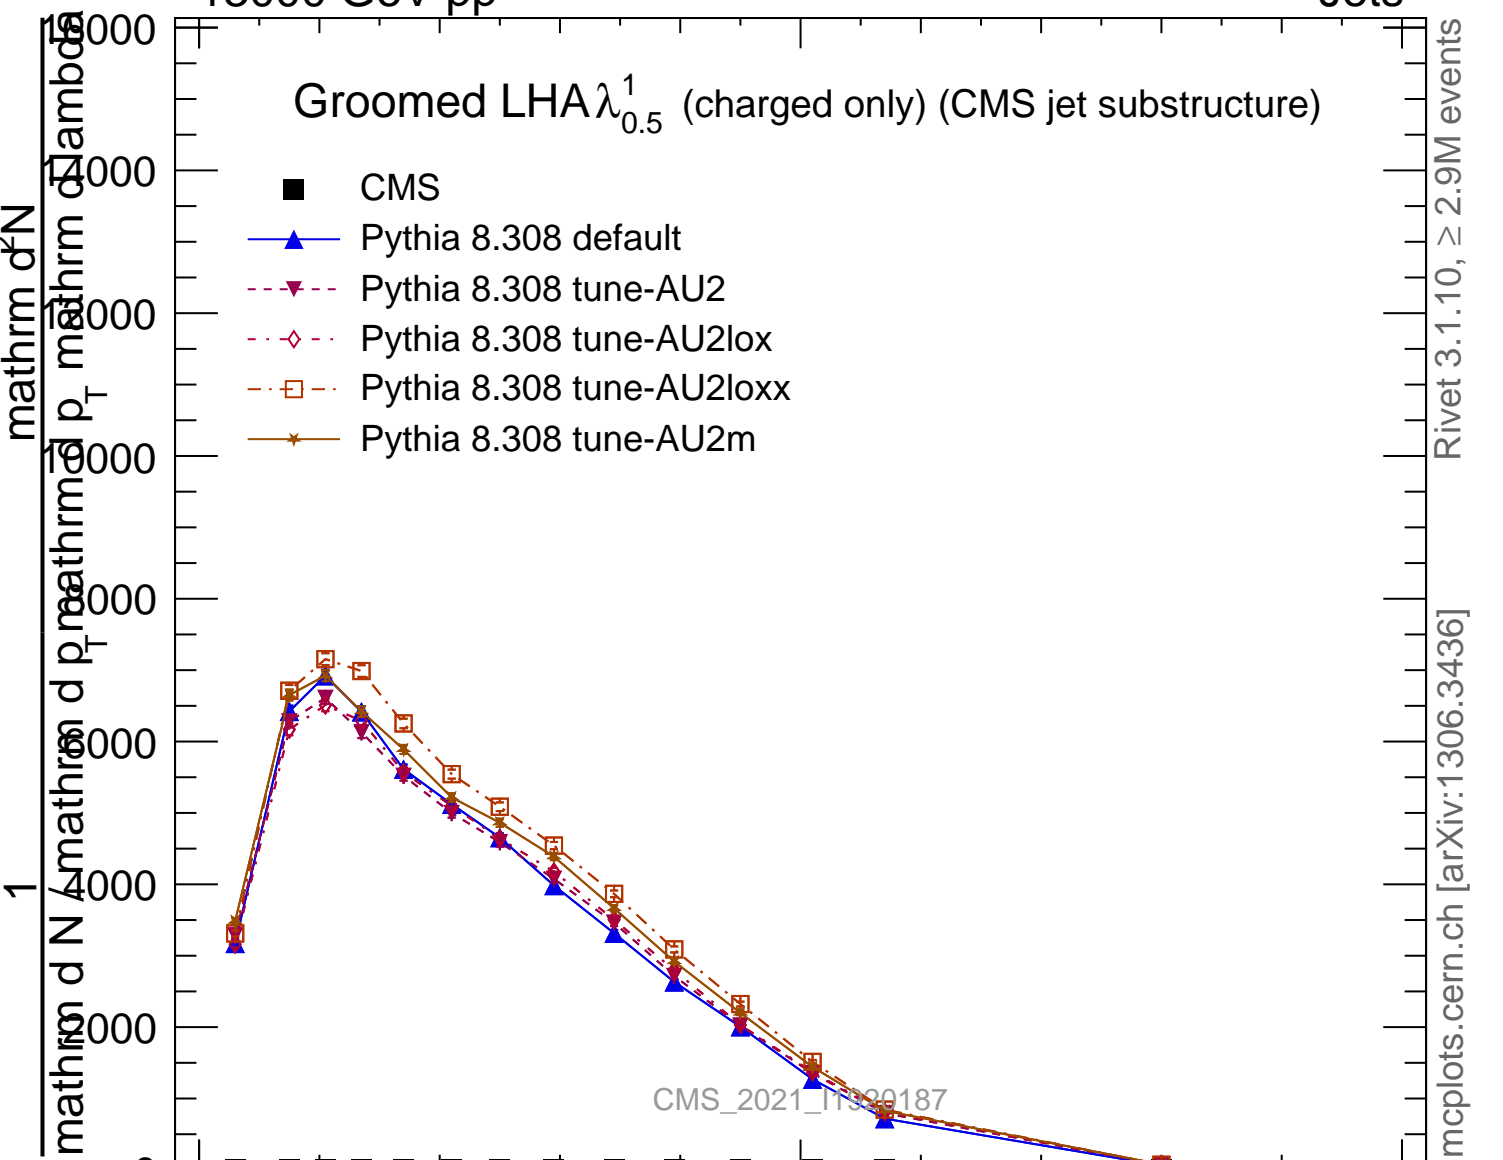

Groomed LHA  $\lambda_{0.5}^1$  (charged only) (CMS jet substructure)

- CMS
- ▲ Pythia 8.308 default
- ▼ Pythia 8.308 tune-AU2
- ◇ Pythia 8.308 tune-AU2lox
- Pythia 8.308 tune-AU2loxx
- ★ Pythia 8.308 tune-AU2m

Rivet 3.1.10, ≥ 2.9M events

mcplots.cern.ch [arXiv:1306.3436]