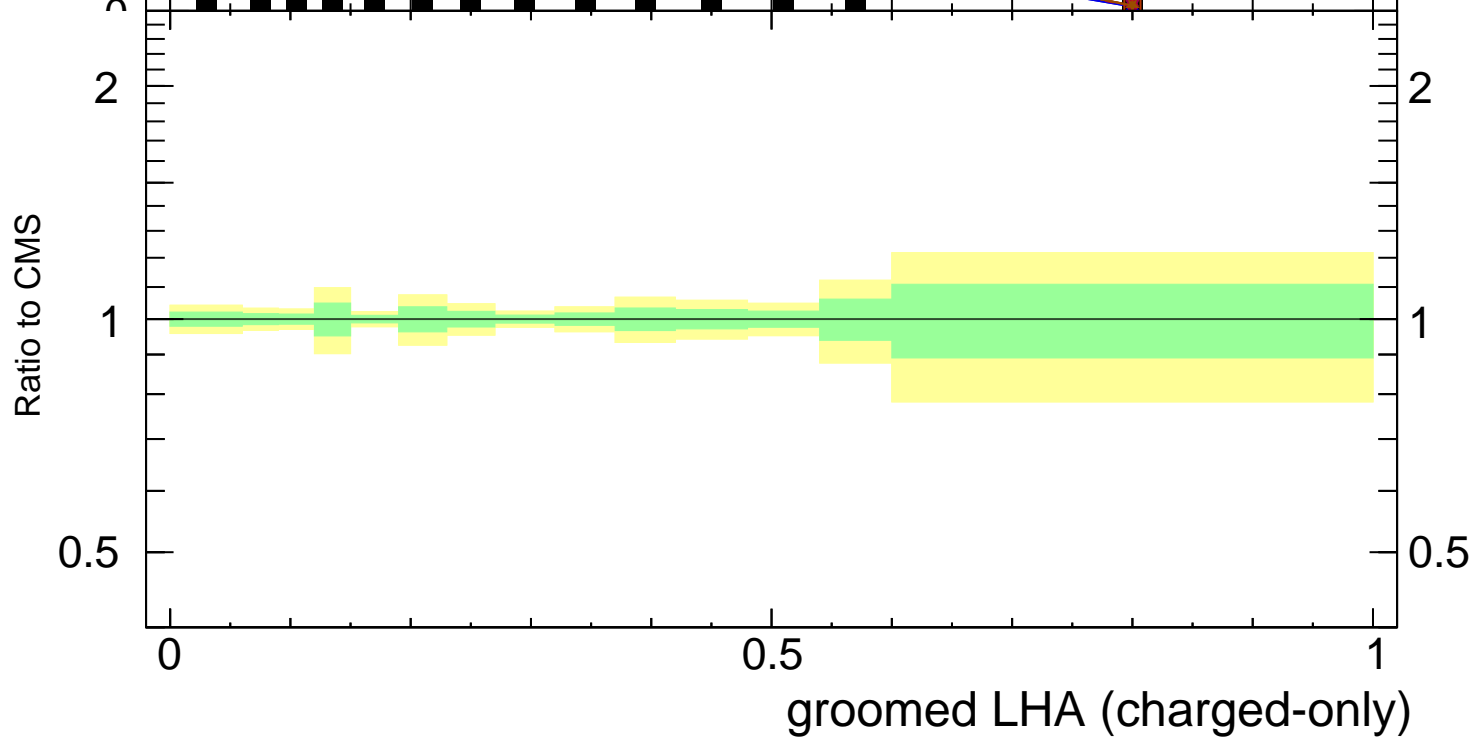

Groomed LHA  $\lambda_{0.5}^1$  (charged only) (CMS jet substructure)

- CMS
- ▲ Pythia 8.308 default
- ▼ Pythia 8.308 tune-AU2
- ◇ Pythia 8.308 tune-AU2lox
- Pythia 8.308 tune-AU2loxx
- ★ Pythia 8.308 tune-AU2m

Rivet 3.1.10, ≥ 2.9M events

mcplots.cern.ch [arXiv:1306.3436]