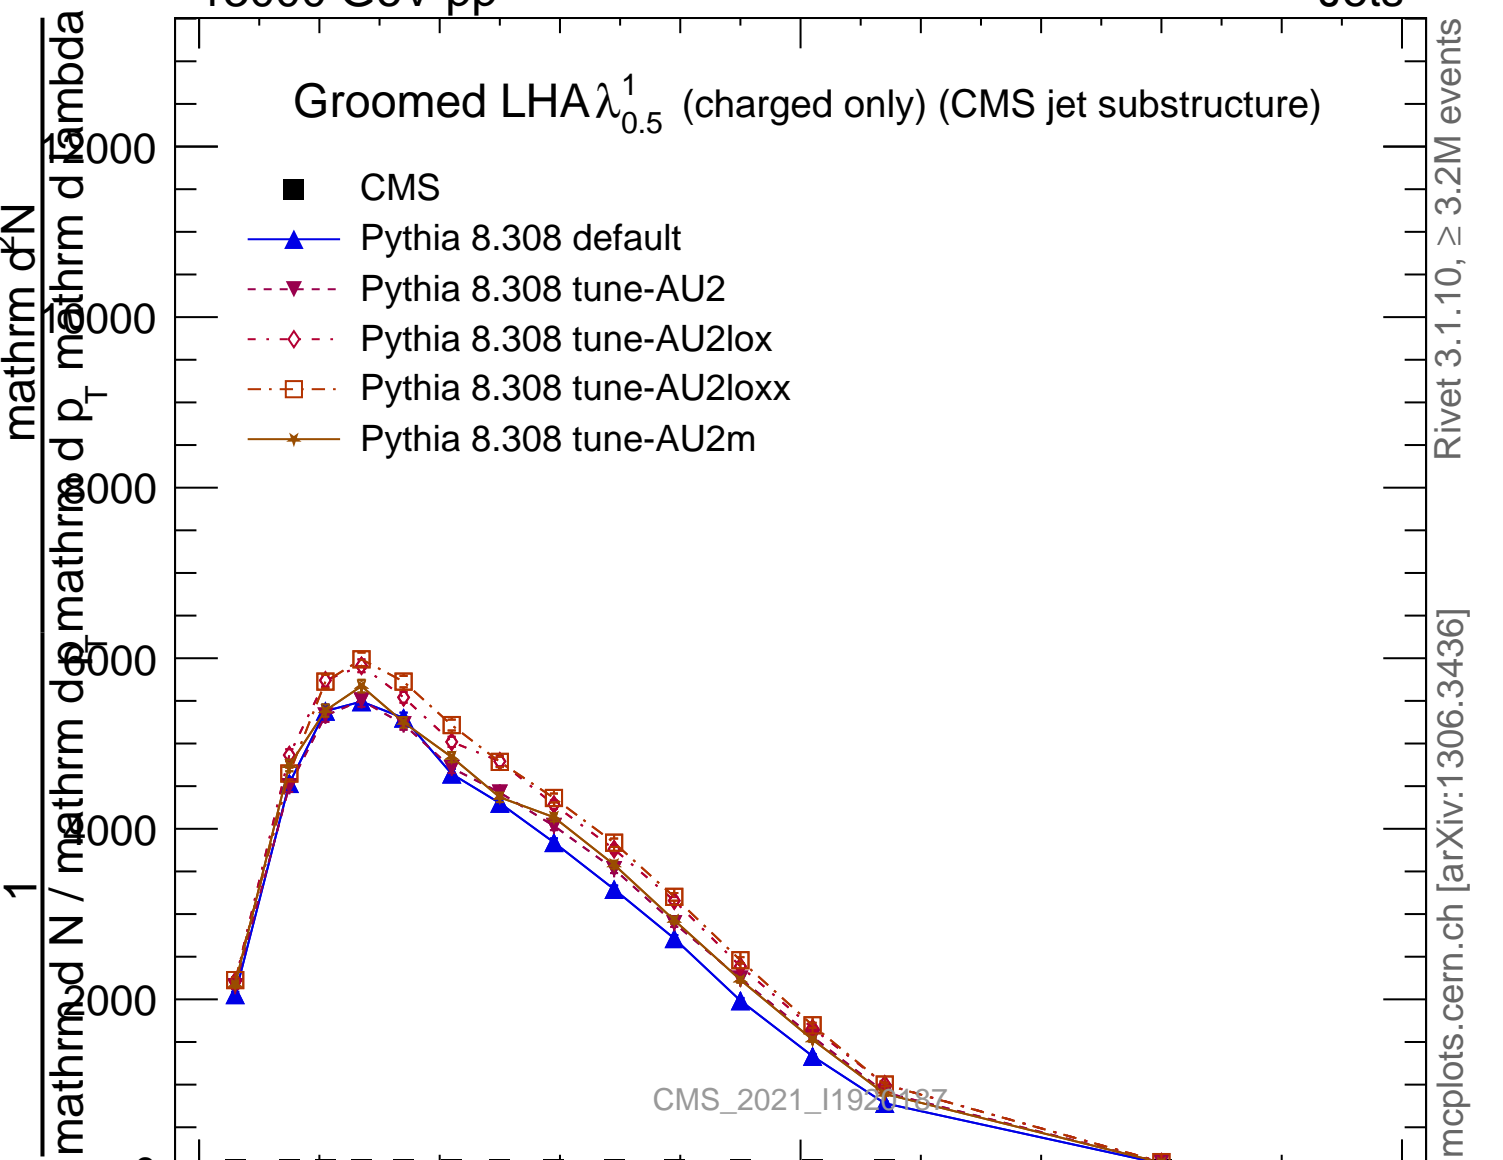

Groomed LHA $\lambda_{0.5}^1$ (charged only) (CMS jet substructure)

- CMS
- ▲ Pythia 8.308 default
- ▼ Pythia 8.308 tune-AU2
- ◆ Pythia 8.308 tune-AU2lox
- Pythia 8.308 tune-AU2lox
- ★ Pythia 8.308 tune-AU2m