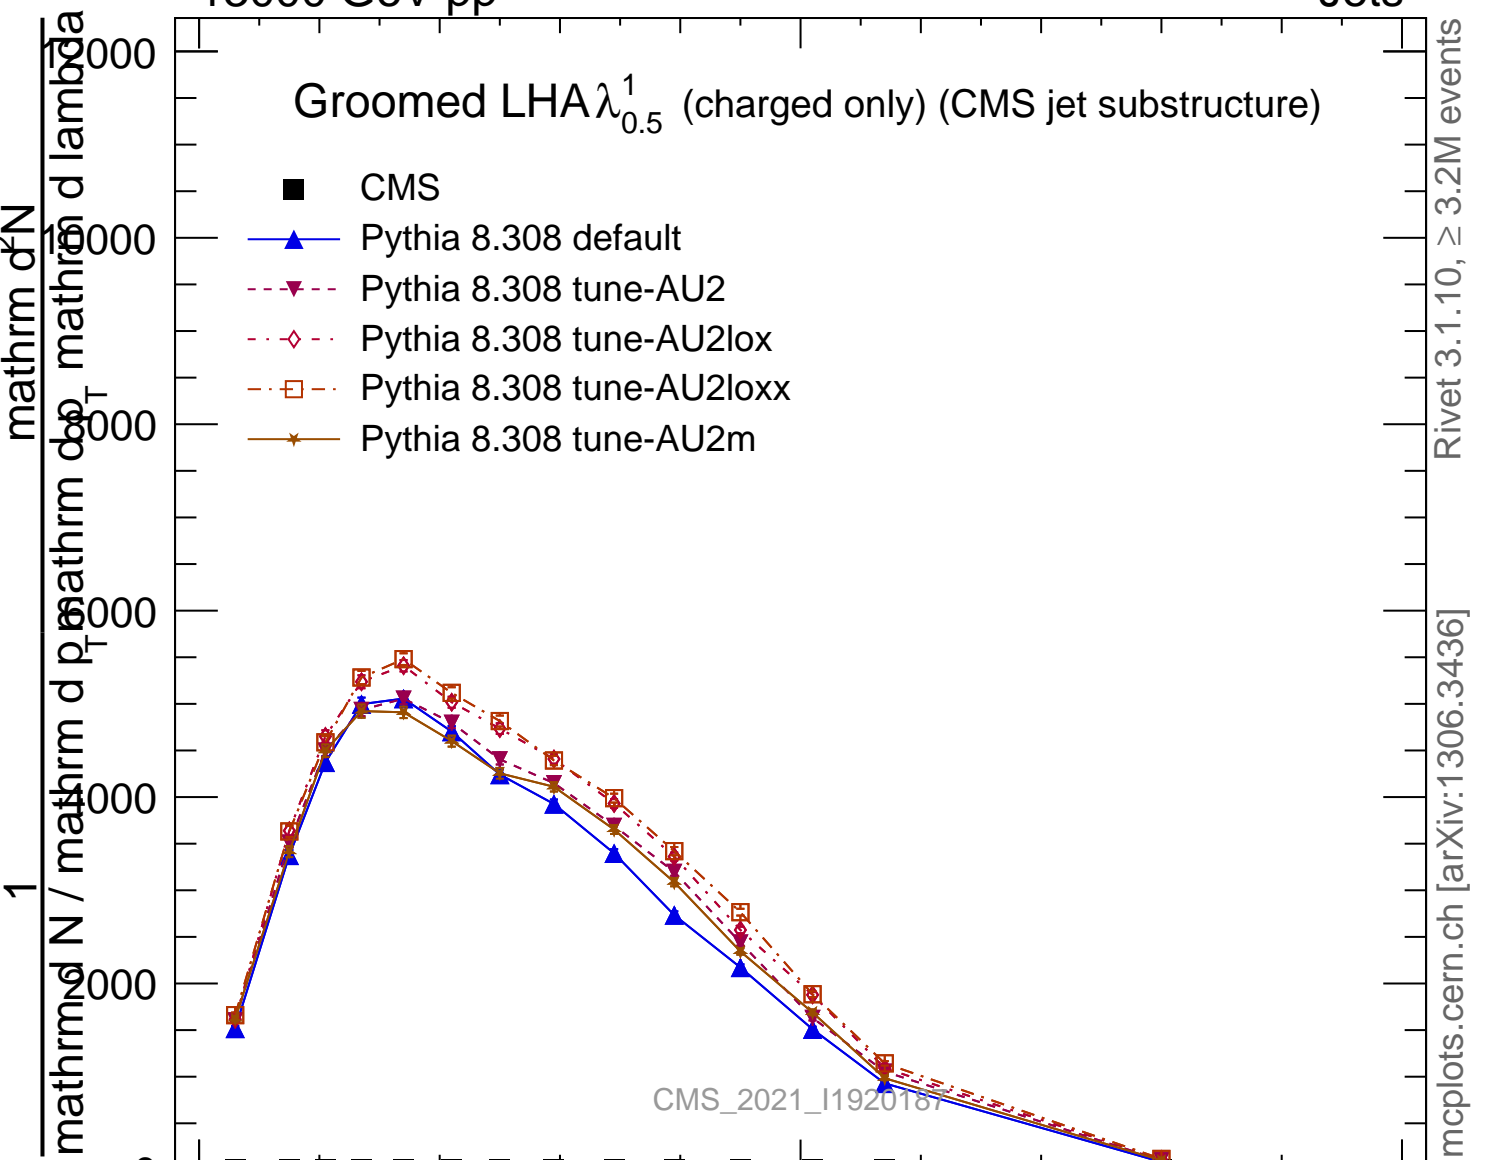

Groomed LHA  $\lambda_{0.5}^1$  (charged only) (CMS jet substructure)

- CMS
- ▲ Pythia 8.308 default
- ▼ Pythia 8.308 tune-AU2
- ◇ Pythia 8.308 tune-AU2lox
- Pythia 8.308 tune-AU2loxx
- ★ Pythia 8.308 tune-AU2m

Rivet 3.1.10, ≥ 3.2M events

mcplots.cern.ch [arXiv:1306.3436]