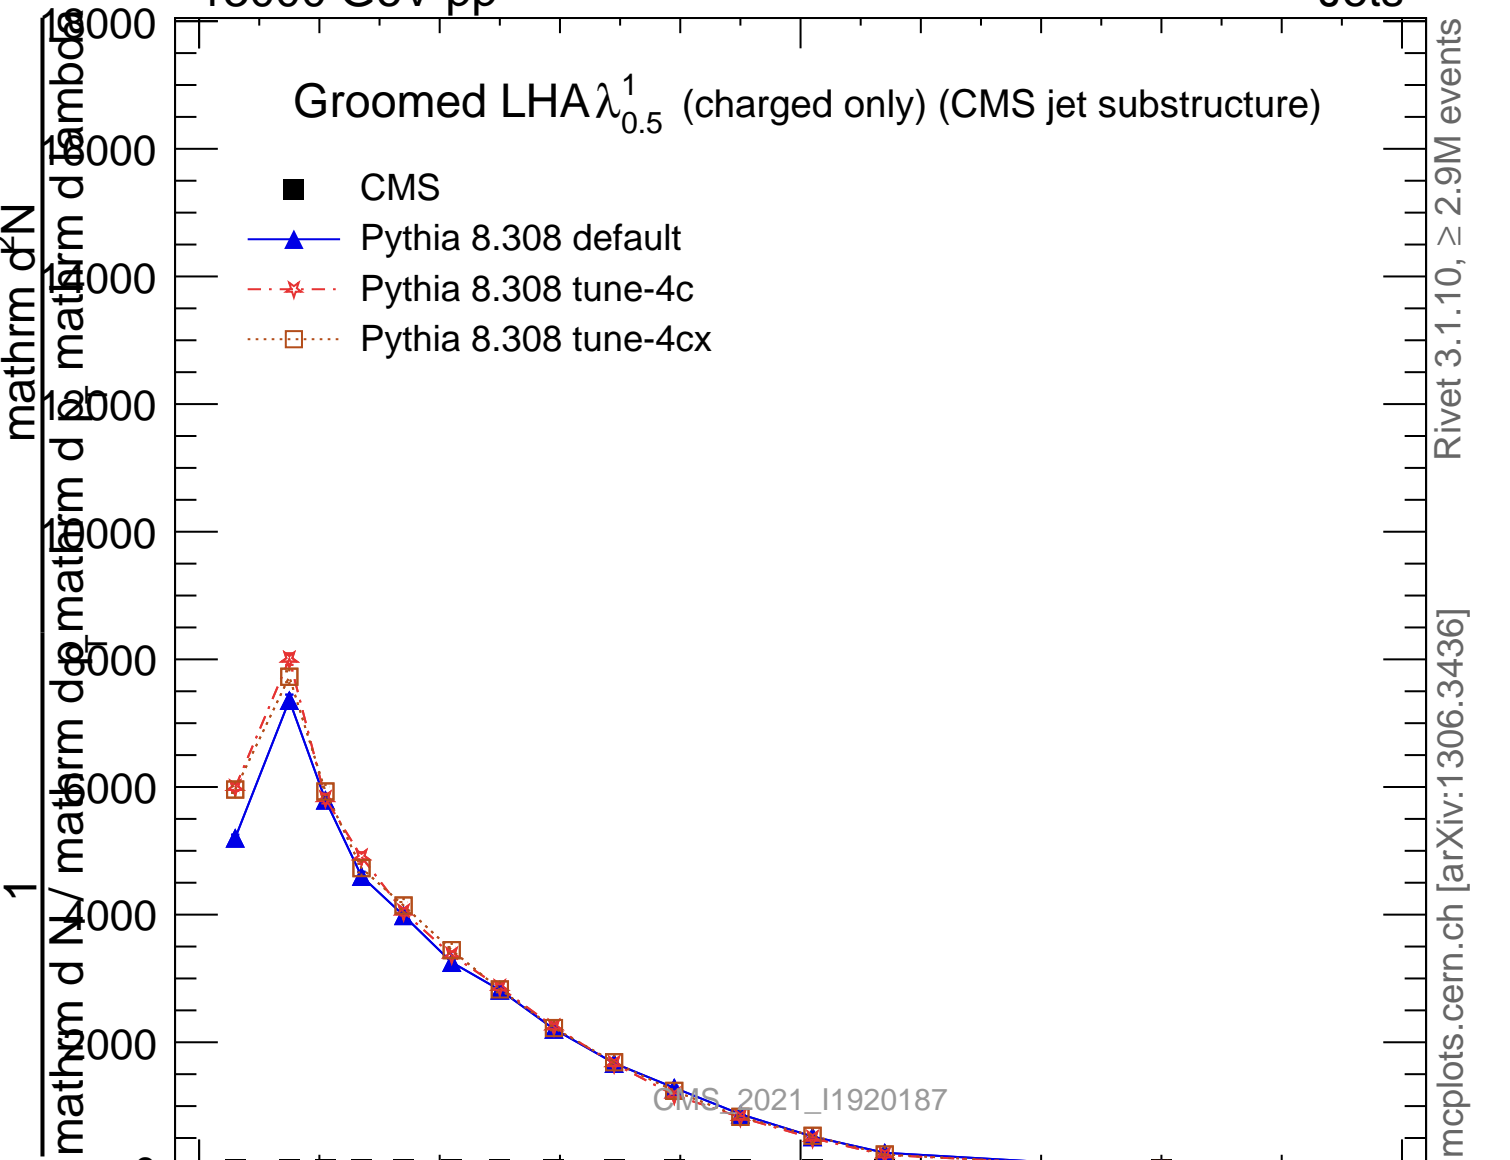

Groomed LHA  $\lambda_{0.5}^1$  (charged only) (CMS jet substructure)

- CMS
- ▲ Pythia 8.308 default
- ✱ Pythia 8.308 tune-4c
- Pythia 8.308 tune-4cx

CMS\_2021\_11920187

mcplots.cern.ch [arXiv:1306.3436]

Rivet 3.1.10,  $\geq 2.9M$  events