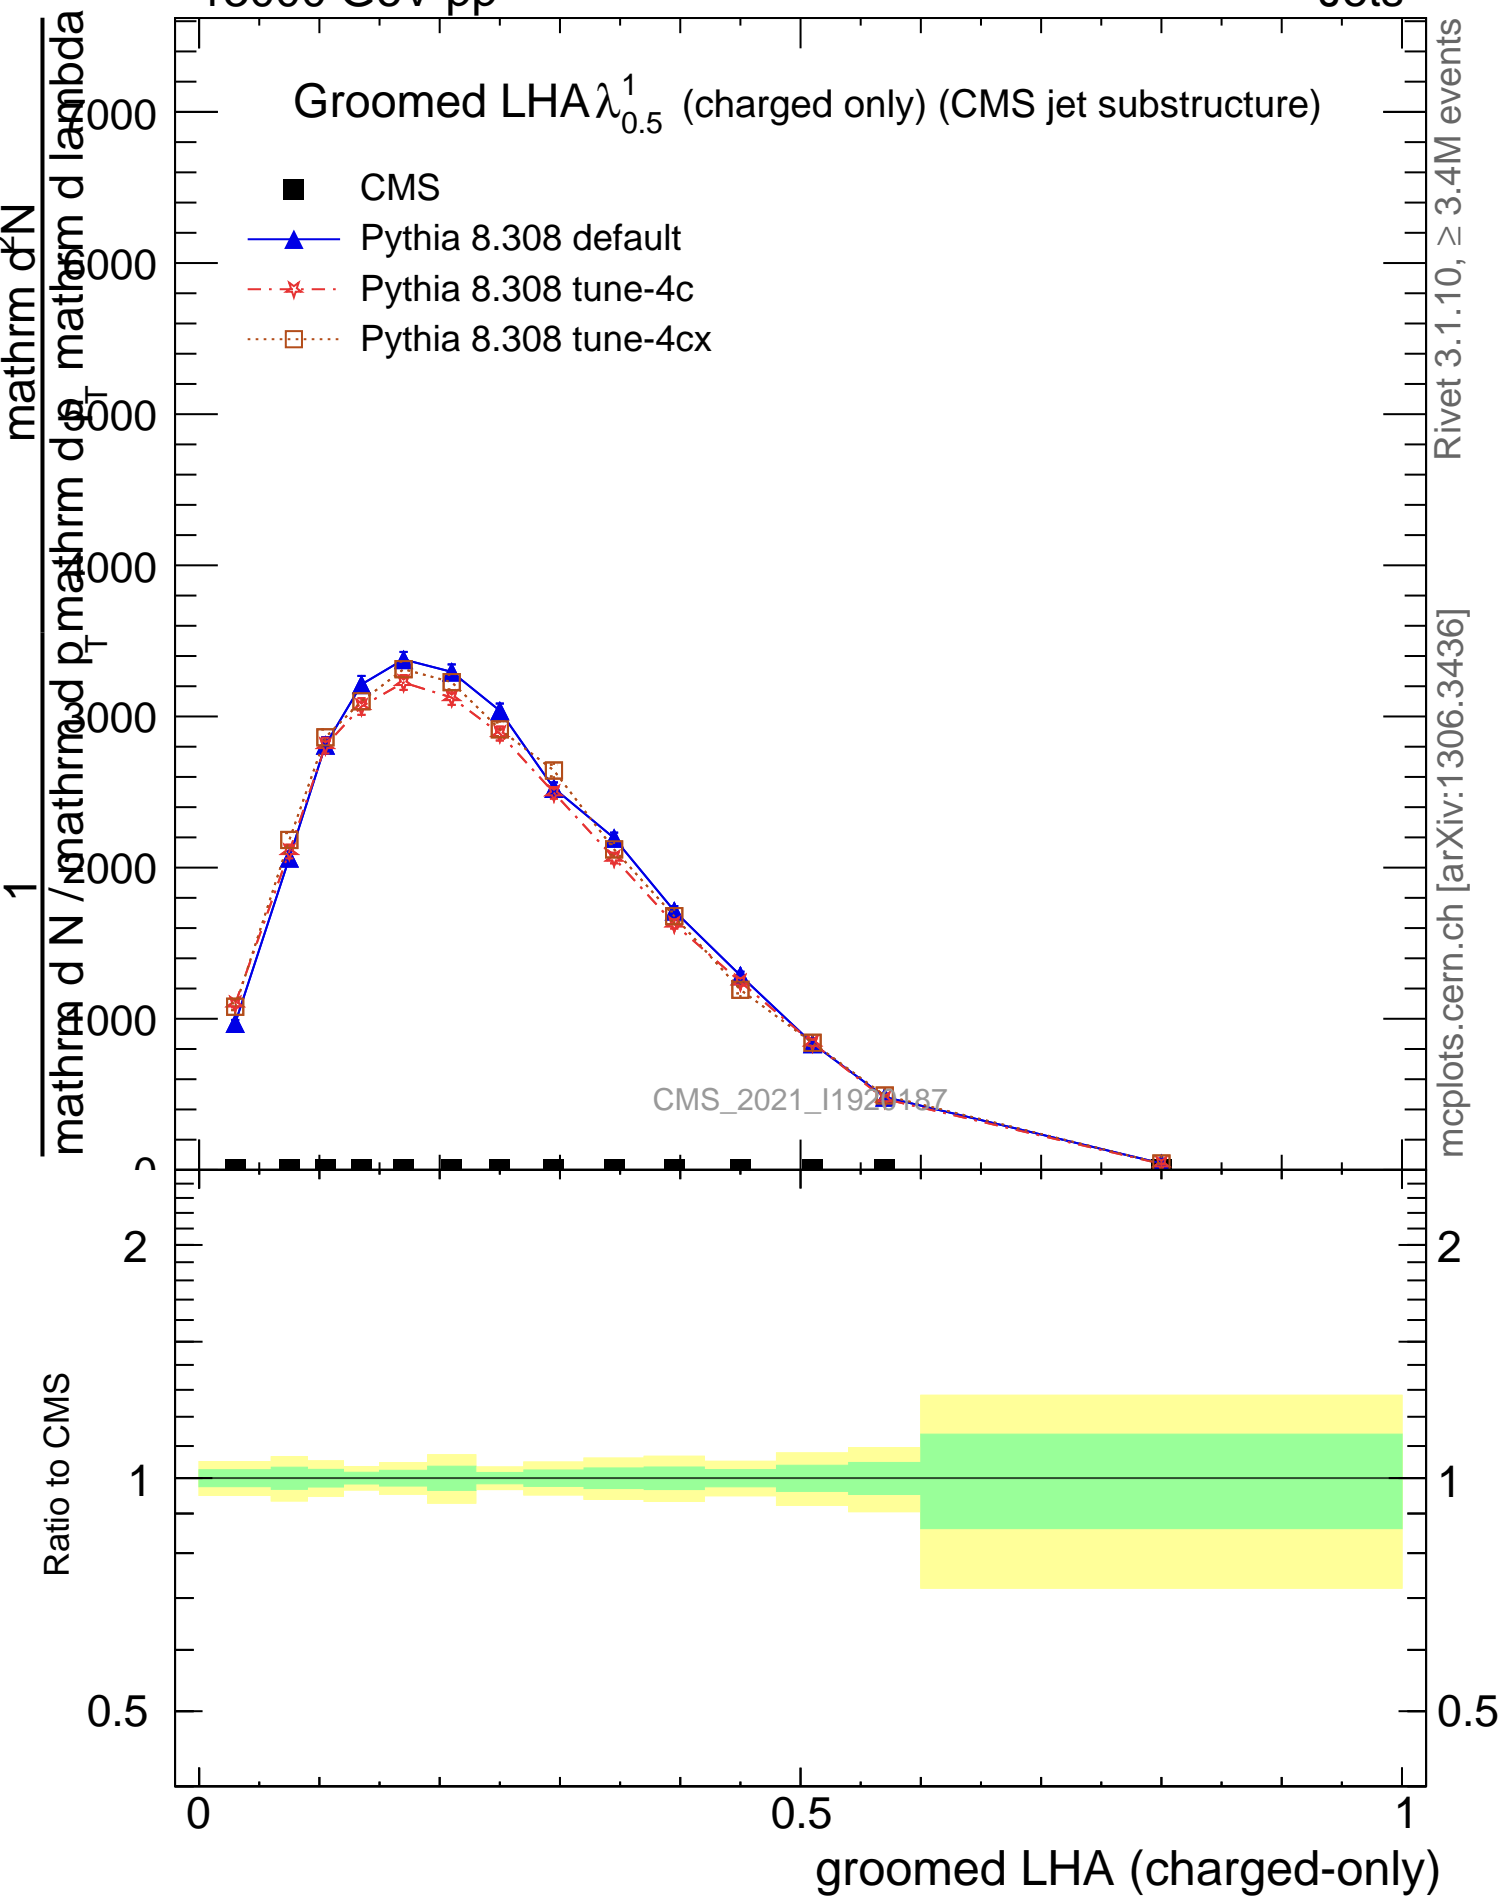

Groomed LHA $\lambda_{0.5}^1$ (charged only) (CMS jet substructure)

- CMS
- ▲ Pythia 8.308 default
- ◆ Pythia 8.308 tune-4c
- Pythia 8.308 tune-4cx

Rivet 3.1.10, ≥ 3.4M events
mcplots.cern.ch [arXiv:1306.3436]