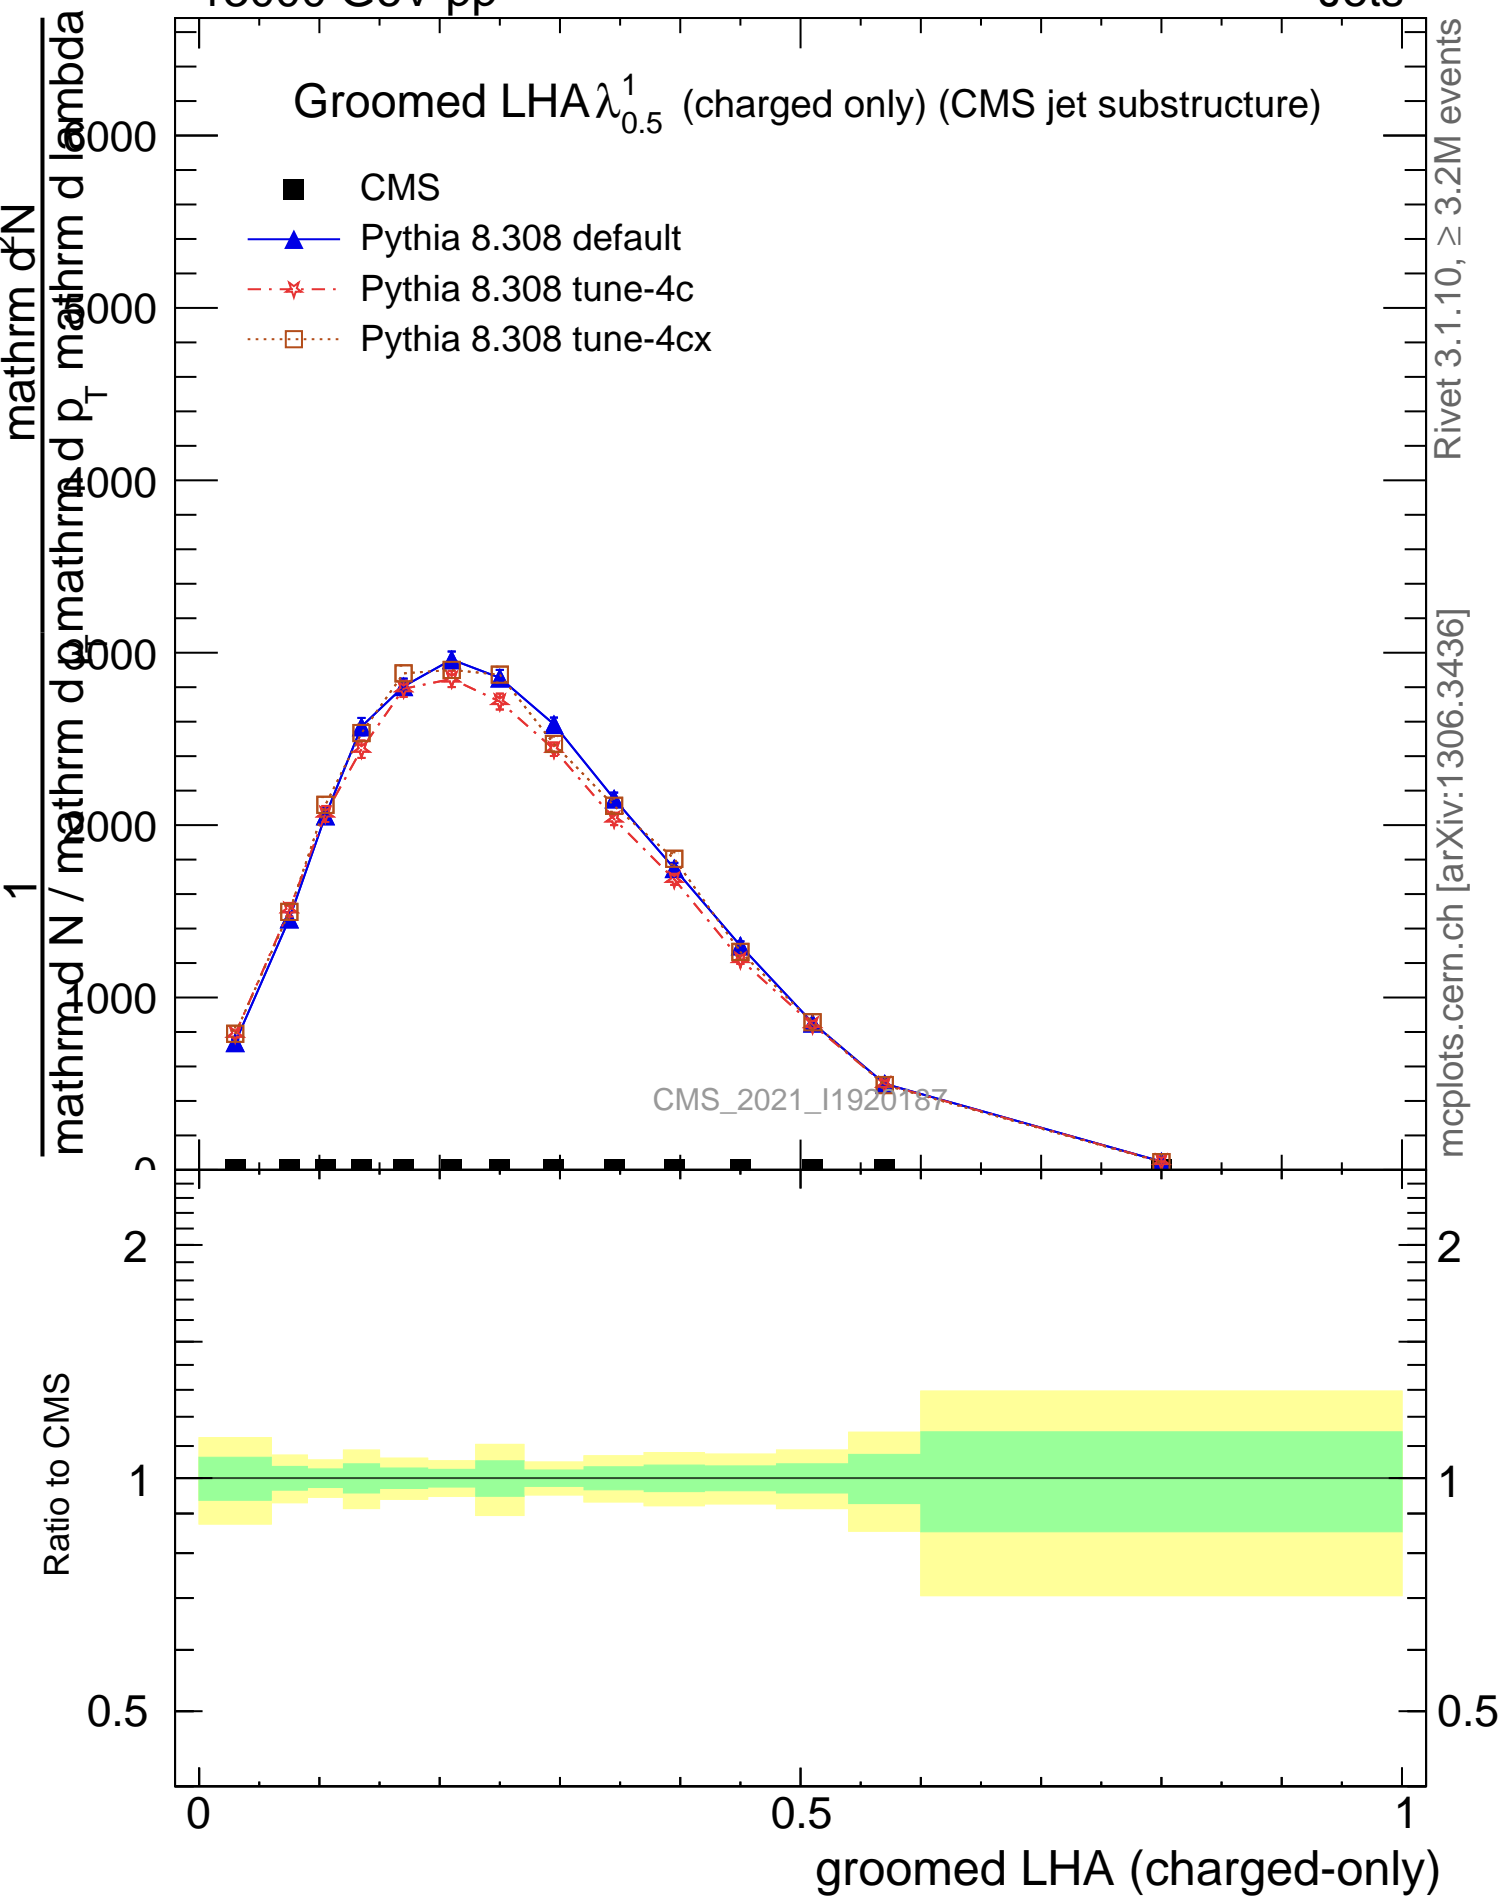

Groomed  $LHA\lambda_{0.5}^1$  (charged only) (CMS jet substructure)

- CMS
- ▲ Pythia 8.308 default
- ✱ Pythia 8.308 tune-4c
- Pythia 8.308 tune-4cx

Rivet 3.1.10, ≥ 3.2M events  
mcplots.cern.ch [arXiv:1306.3436]