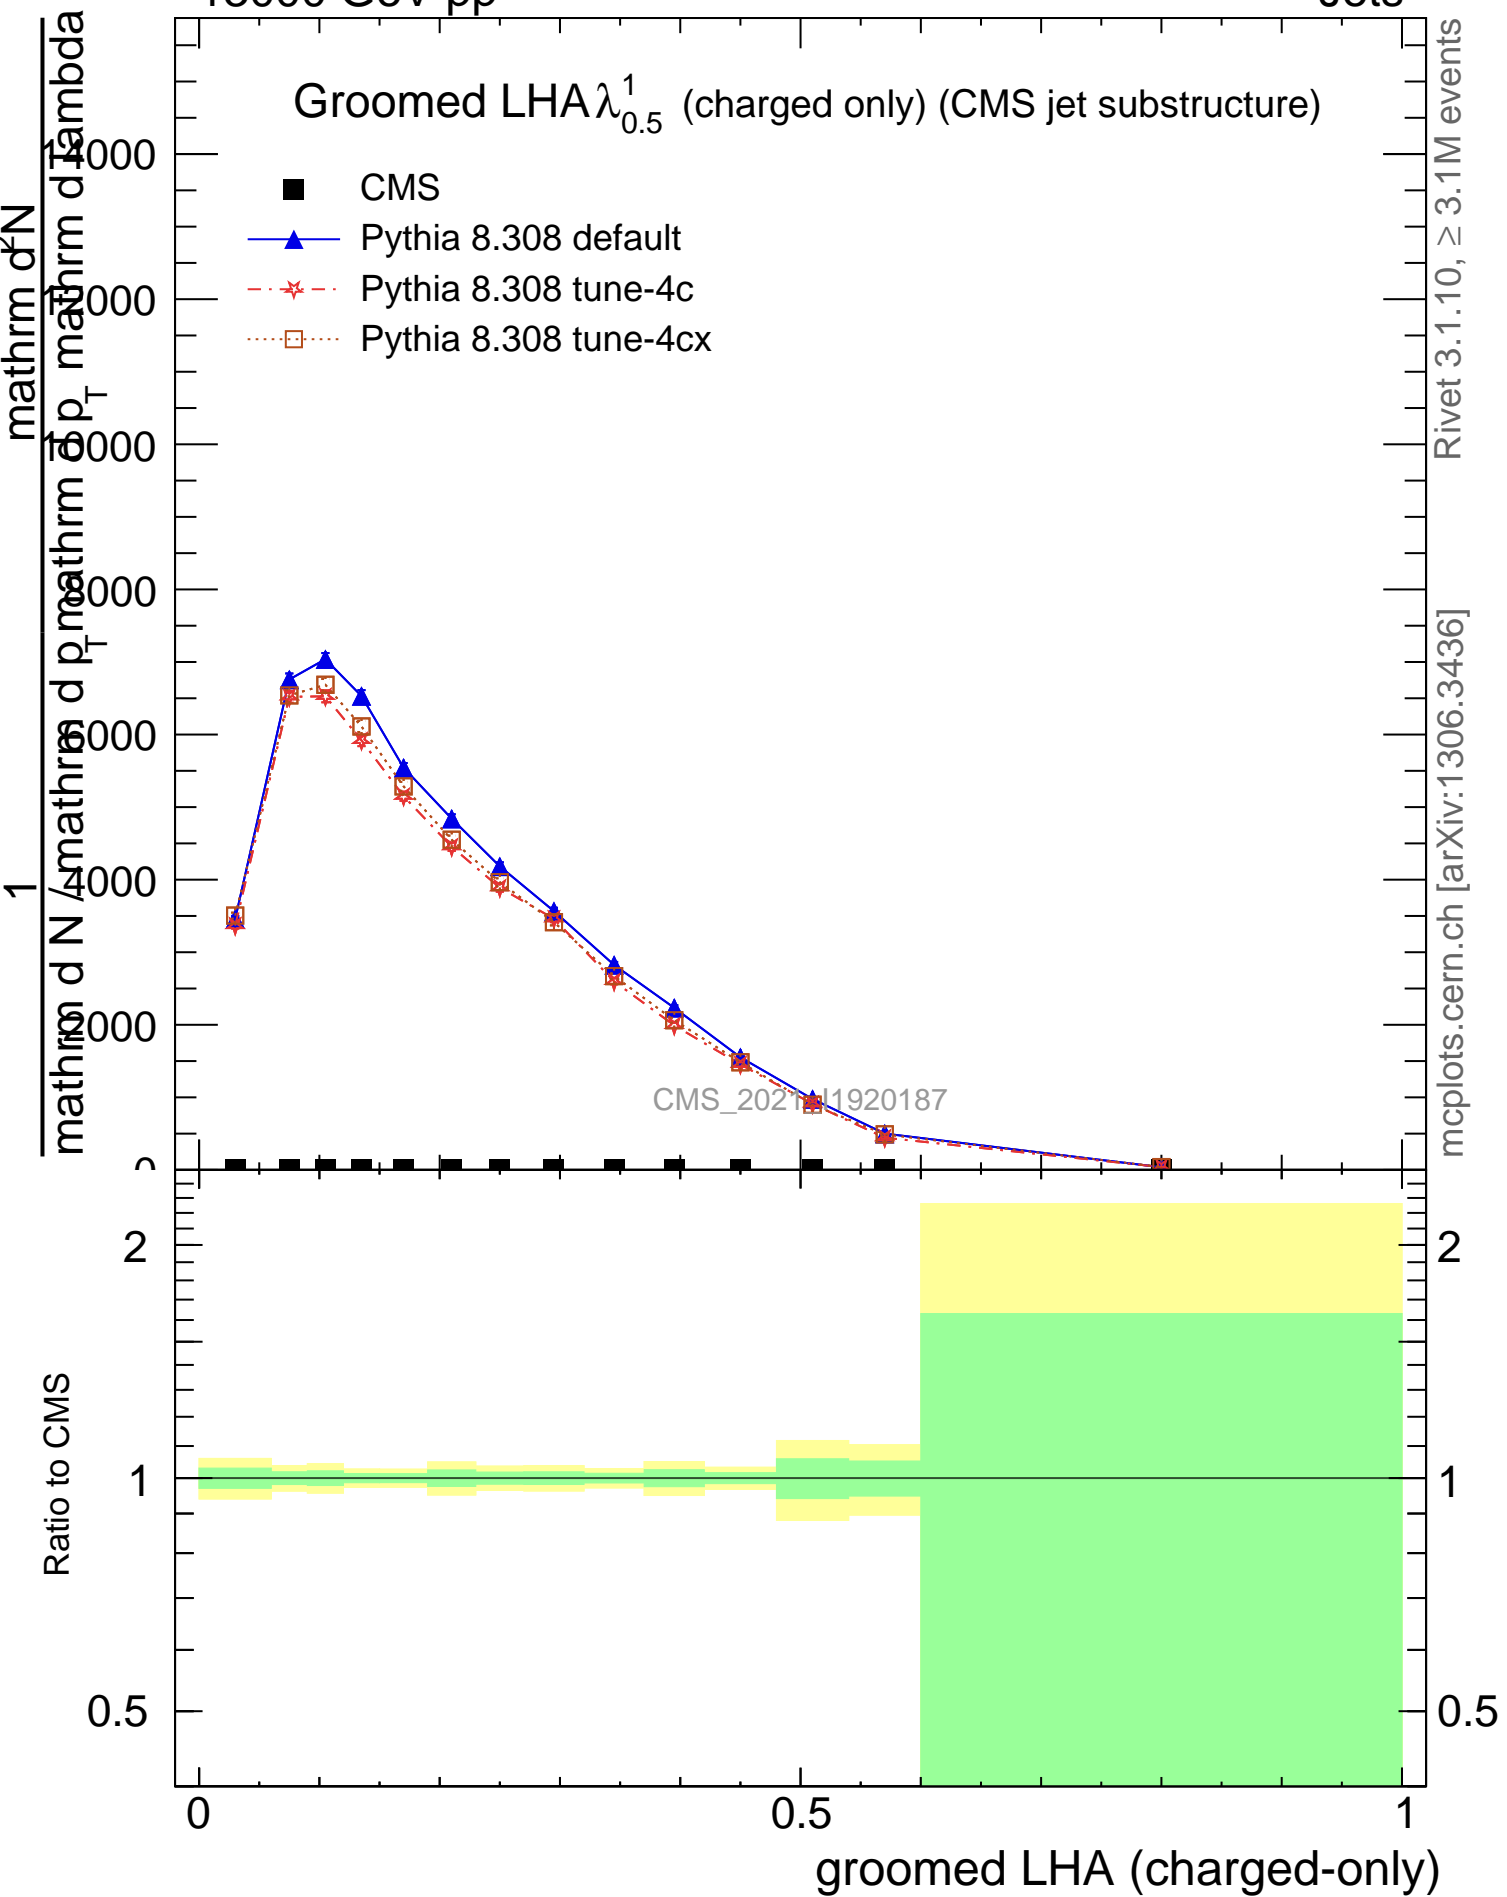

Groomed LHA  $\lambda_{0.5}^1$  (charged only) (CMS jet substructure)

- CMS
- ▲ Pythia 8.308 default
- ★ Pythia 8.308 tune-4c
- Pythia 8.308 tune-4cx

CMS\_20211920187

mcplots.cern.ch [arXiv:1306.3436]

Rivet 3.1.10, ≥ 3.1M events