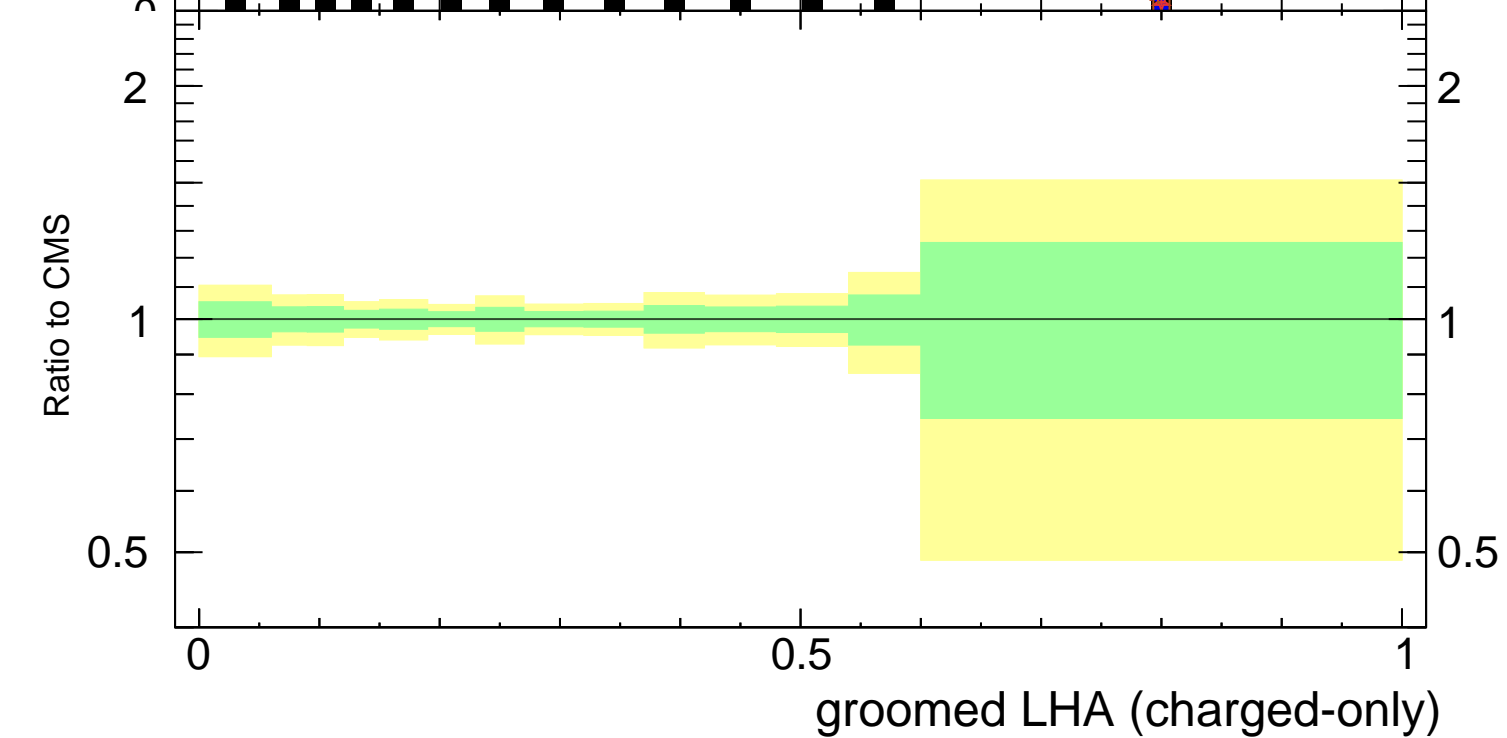

Groomed LHA $\lambda_{0.5}^1$ (charged only) (CMS jet substructure)

- CMS
- ▲ Pythia 8.308 default
- ✱ Pythia 8.308 tune-4c
- Pythia 8.308 tune-4cx

Rivet 3.1.10, $\geq 3.2M$ events
mcplots.cern.ch [arXiv:1306.3436]