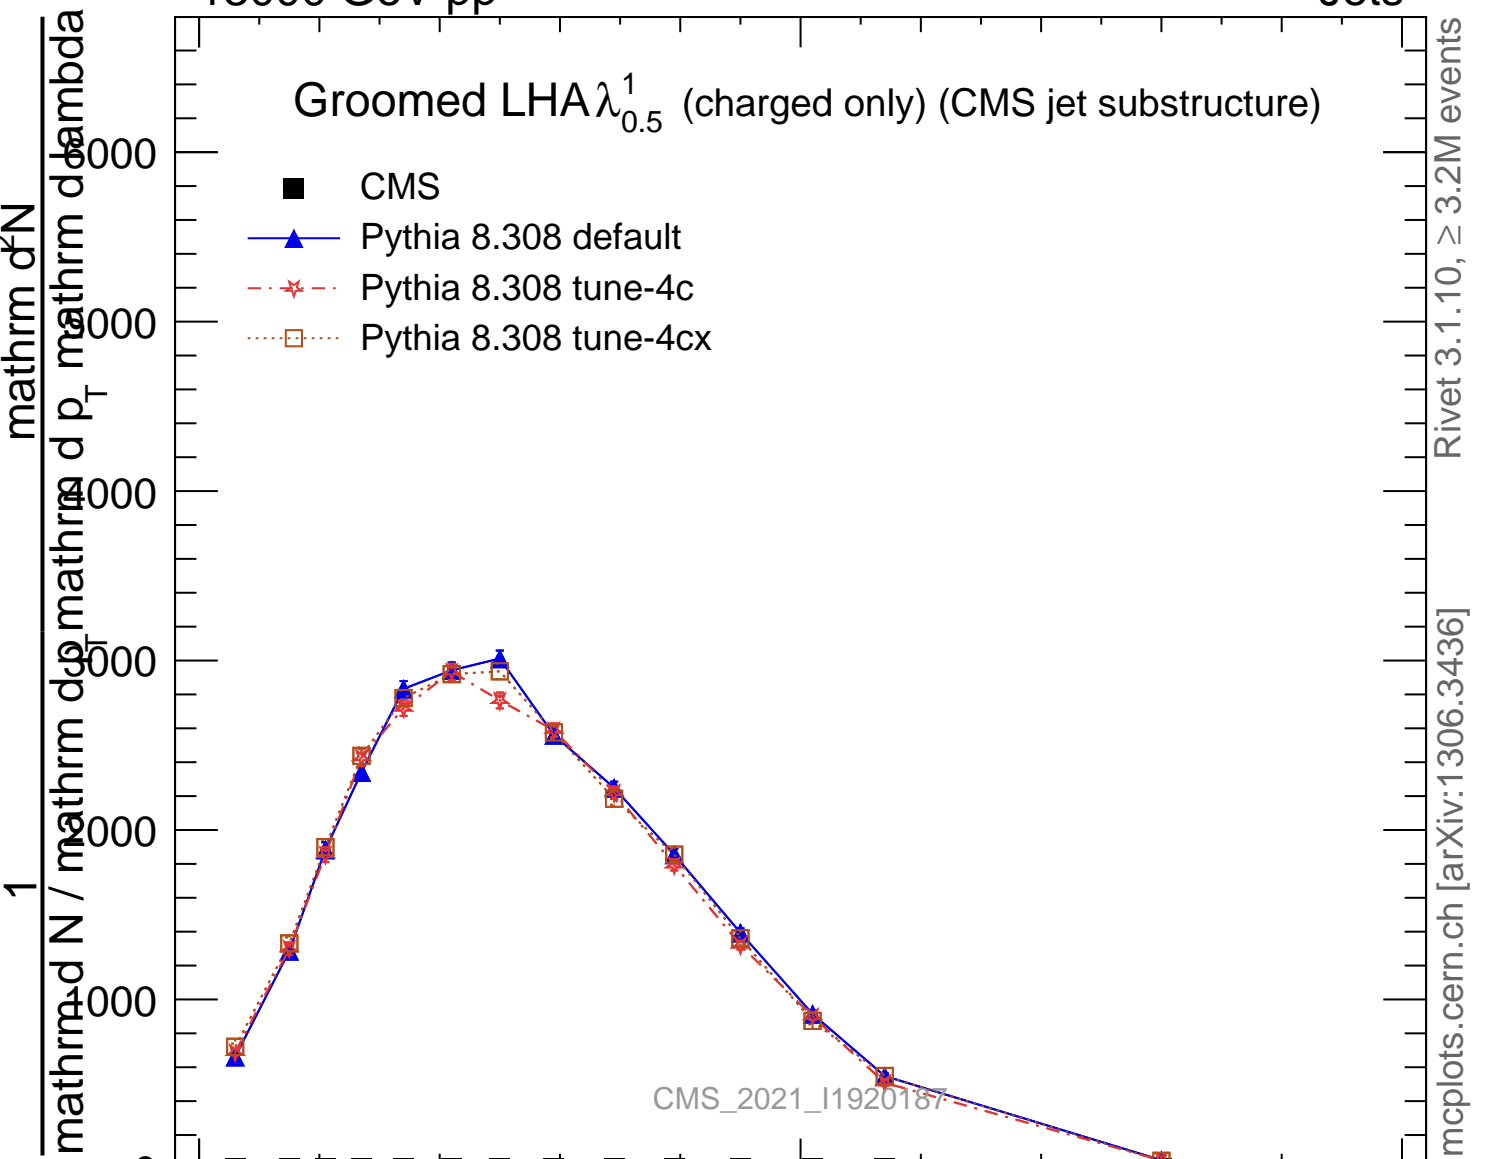

Groomed LHA $\lambda_{0.5}^1$ (charged only) (CMS jet substructure)

- CMS
- ▲ Pythia 8.308 default
- ✱ Pythia 8.308 tune-4c
- Pythia 8.308 tune-4cx

Rivet 3.1.10, $\geq 3.2M$ events
mcplots.cern.ch [arXiv:1306.3436]