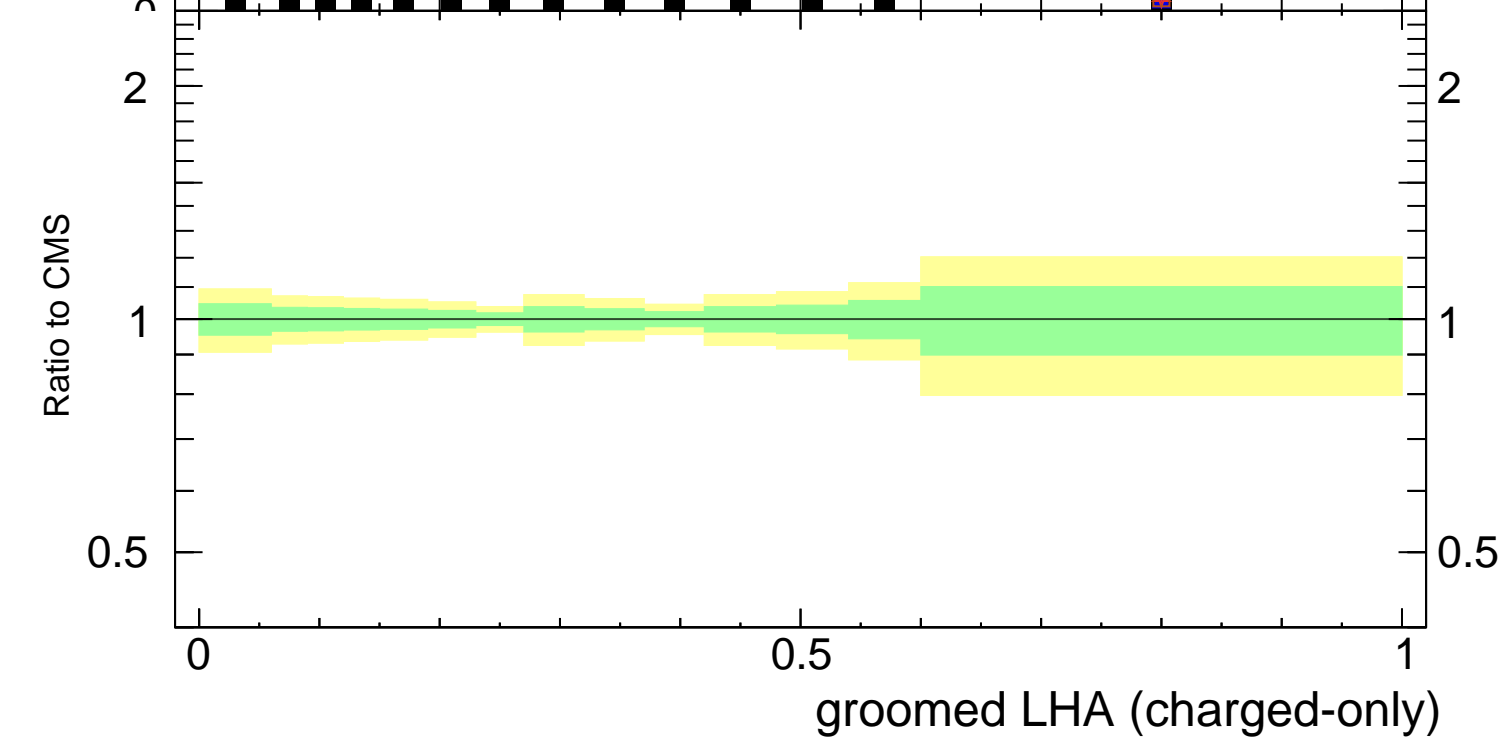

Groomed LHA  $\lambda_{0.5}^1$  (charged only) (CMS jet substructure)

- CMS
- ▲ Pythia 8.308 default
- ★ Pythia 8.308 tune-4c
- Pythia 8.308 tune-4cx

Rivet 3.1.10, ≥ 3.5M events

mcplots.cern.ch [arXiv:1306.3436]