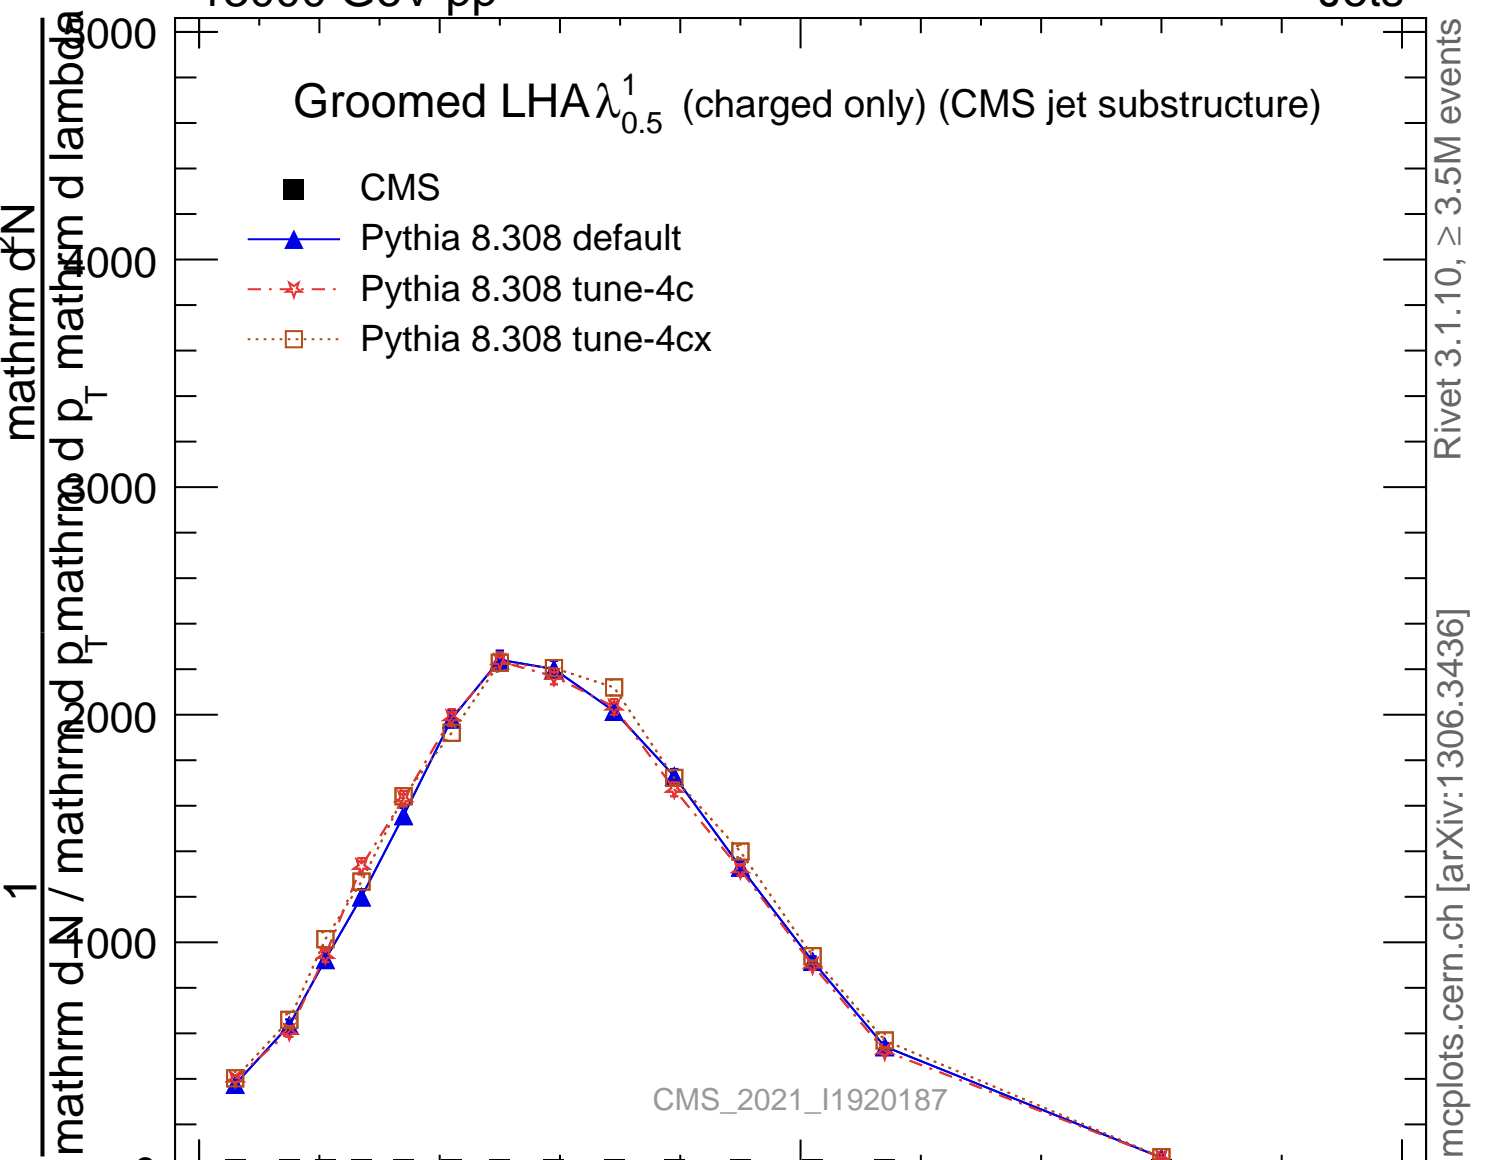

Groomed LHA  $\lambda_{0.5}^1$  (charged only) (CMS jet substructure)

- CMS
- ▲ Pythia 8.308 default
- ★ Pythia 8.308 tune-4c
- Pythia 8.308 tune-4cx

Rivet 3.1.10, ≥ 3.5M events

mcplots.cern.ch [arXiv:1306.3436]