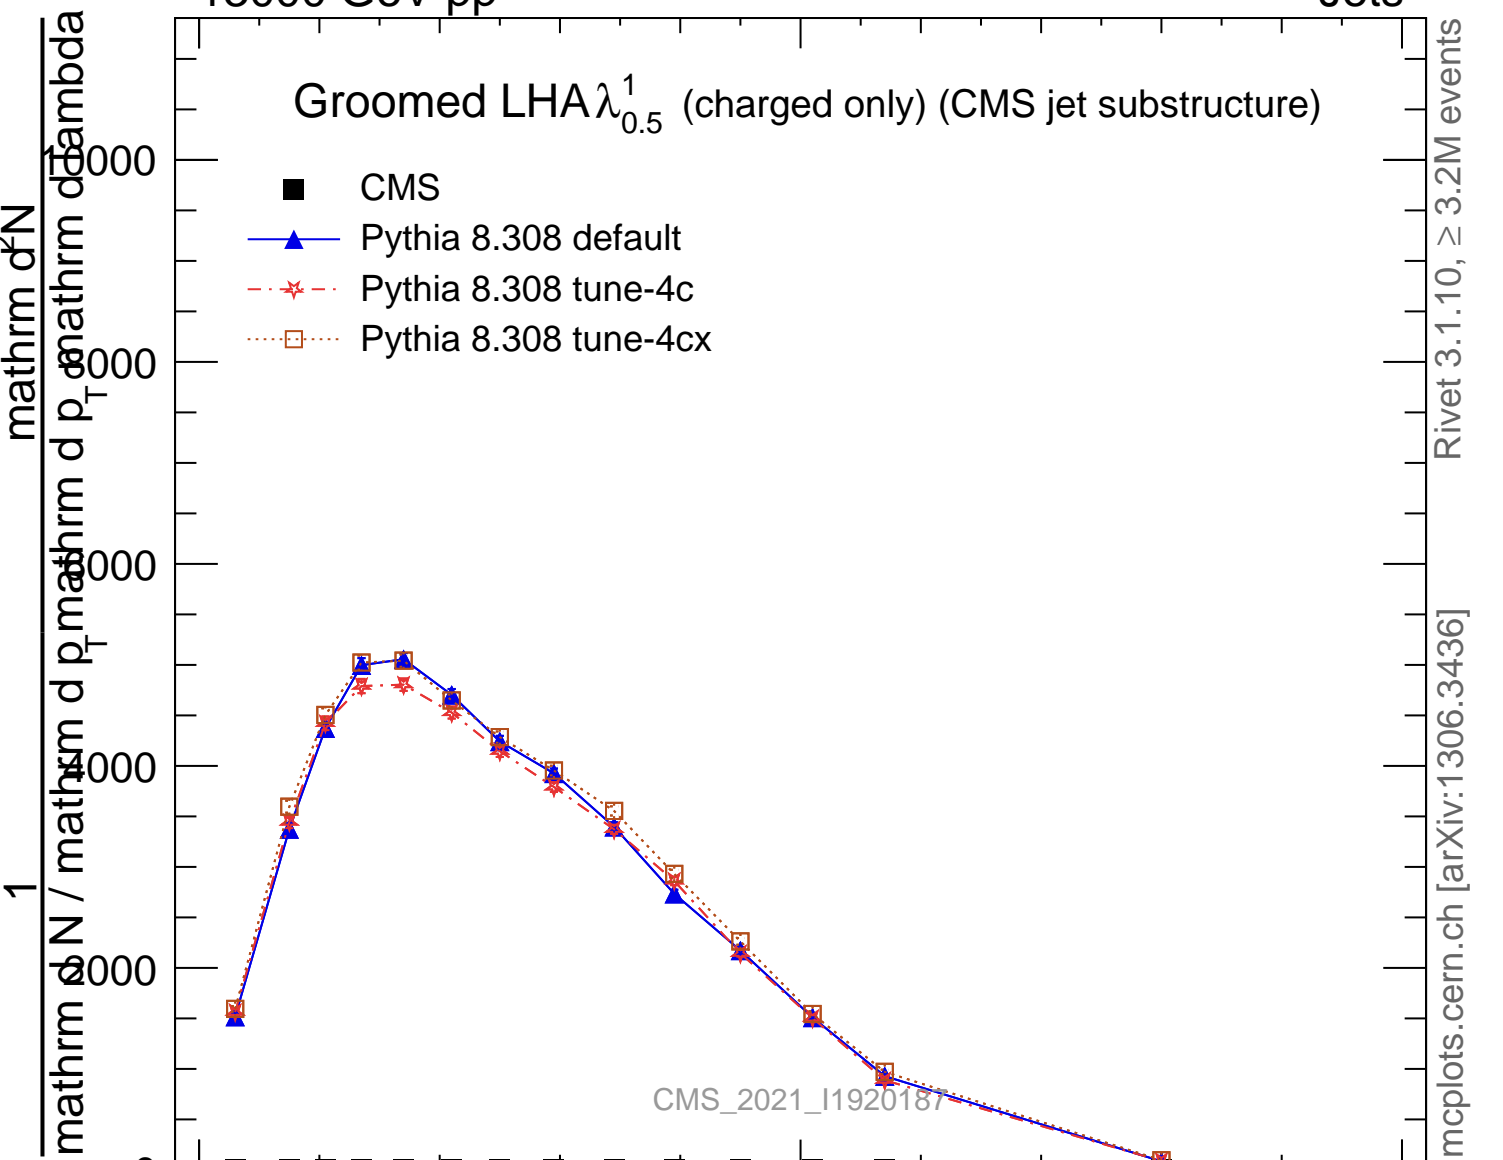

Groomed LHA $\lambda_{0.5}^1$ (charged only) (CMS jet substructure)

- CMS
- ▲ Pythia 8.308 default
- ★ Pythia 8.308 tune-4c
- Pythia 8.308 tune-4cx

CMS_2021_I1920187

mcplots.cern.ch [arXiv:1306.3436]

Rivet 3.1.10, ≥ 3.2M events