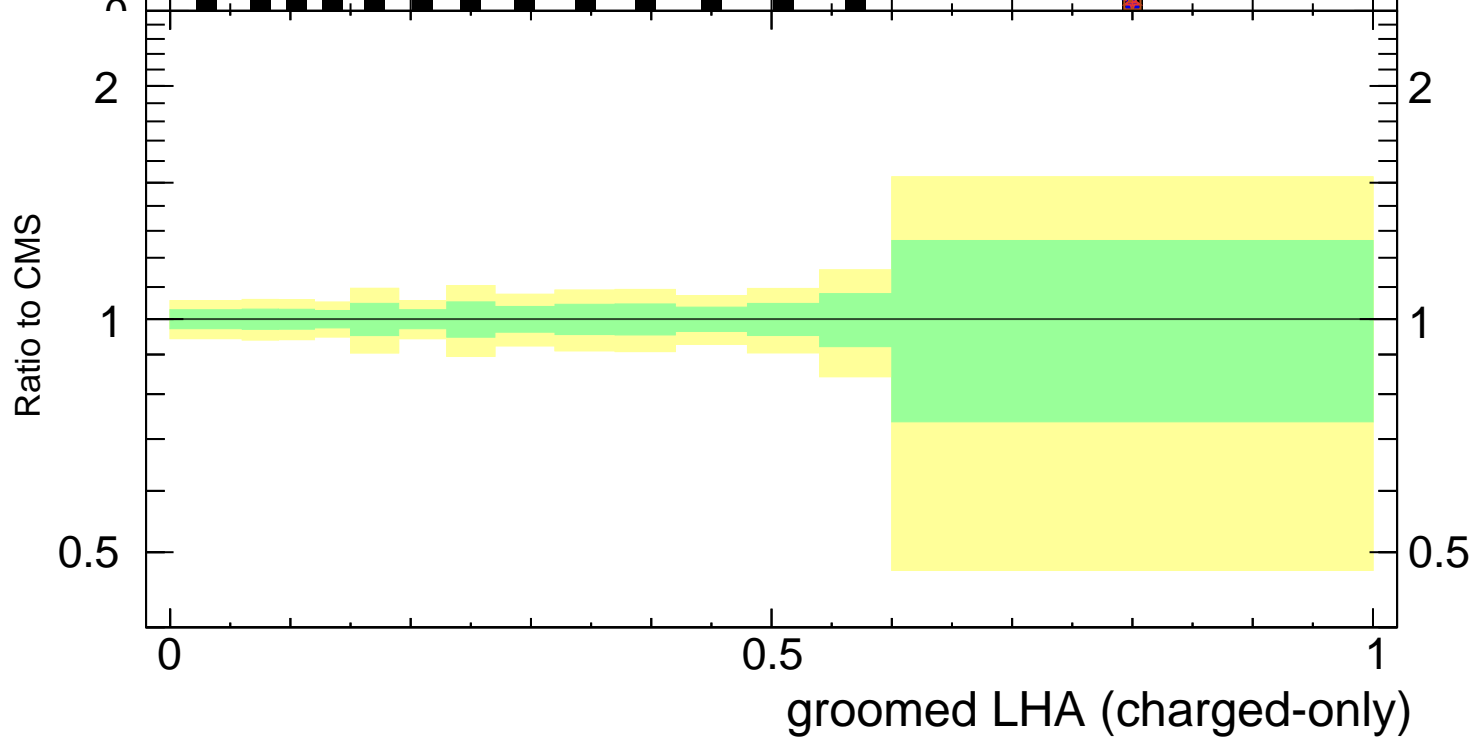

Groomed LHA $\lambda_{0.5}^1$ (charged only) (CMS jet substructure)

- CMS
- ▲ Pythia 8.308 default
- ★ Pythia 8.308 tune-4c
- Pythia 8.308 tune-4cx

CMS_2021_I1920187

mcplots.cern.ch [arXiv:1306.3436]

Rivet 3.1.10, ≥ 3.2M events