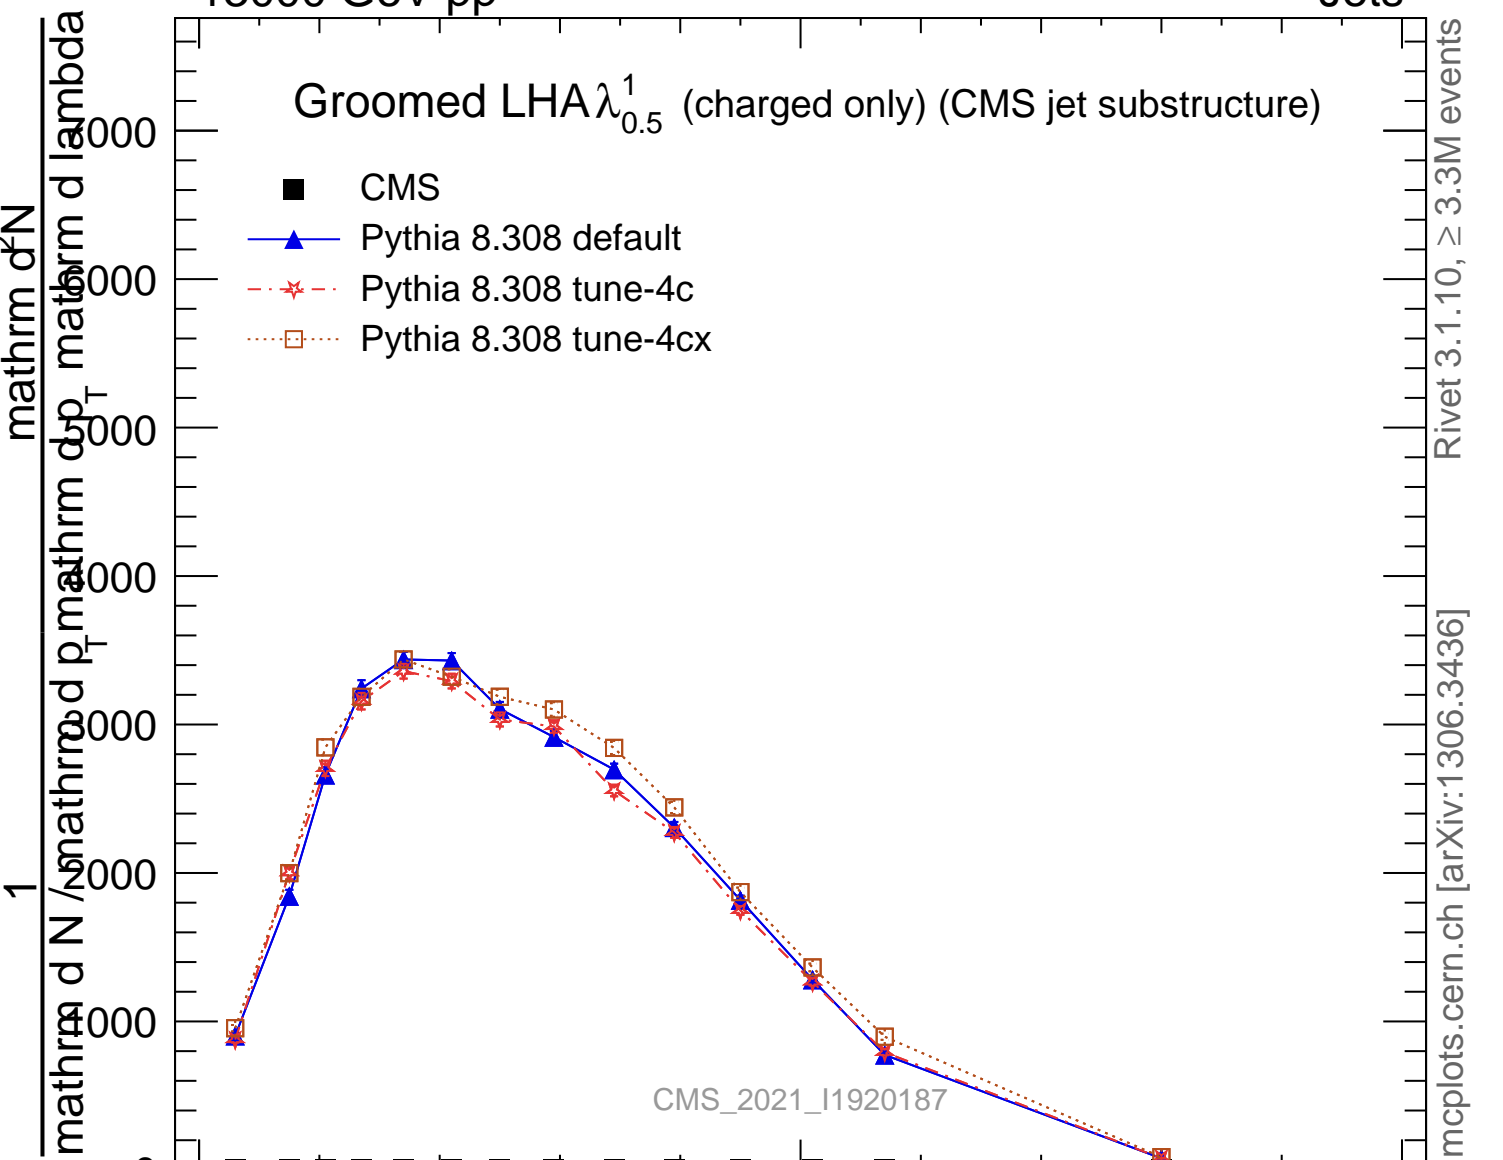

Groomed LHA $\lambda_{0.5}^1$ (charged only) (CMS jet substructure)

- CMS
- ▲ Pythia 8.308 default
- ★ Pythia 8.308 tune-4c
- Pythia 8.308 tune-4cx

Rivet 3.1.10, ≥ 3.3M events

mcplots.cern.ch [arXiv:1306.3436]