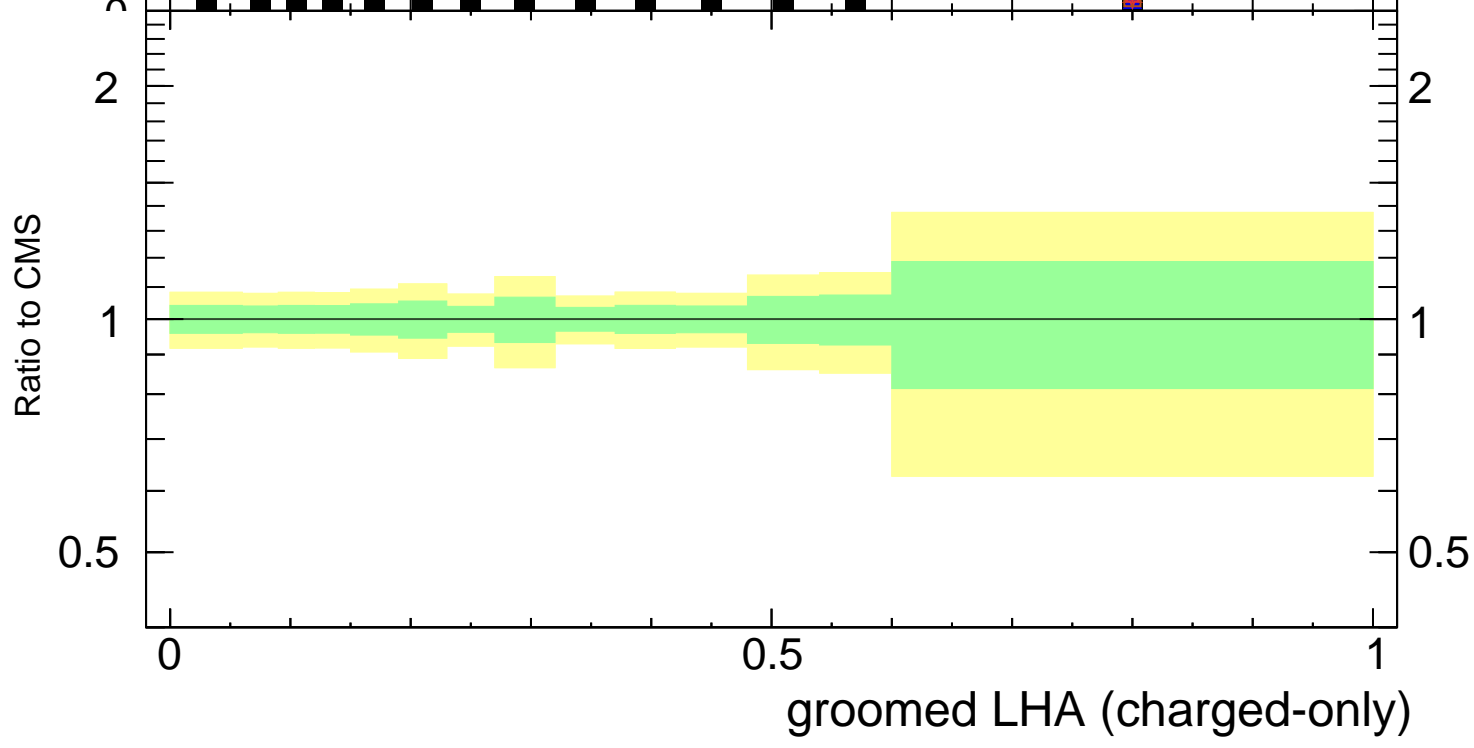

Groomed LHA $\lambda_{0.5}^1$ (charged only) (CMS jet substructure)

- CMS
- ▲ Pythia 8.308 default
- ★ Pythia 8.308 tune-4c
- Pythia 8.308 tune-4cx

Rivet 3.1.10, ≥ 3.3M events

mcplots.cern.ch [arXiv:1306.3436]