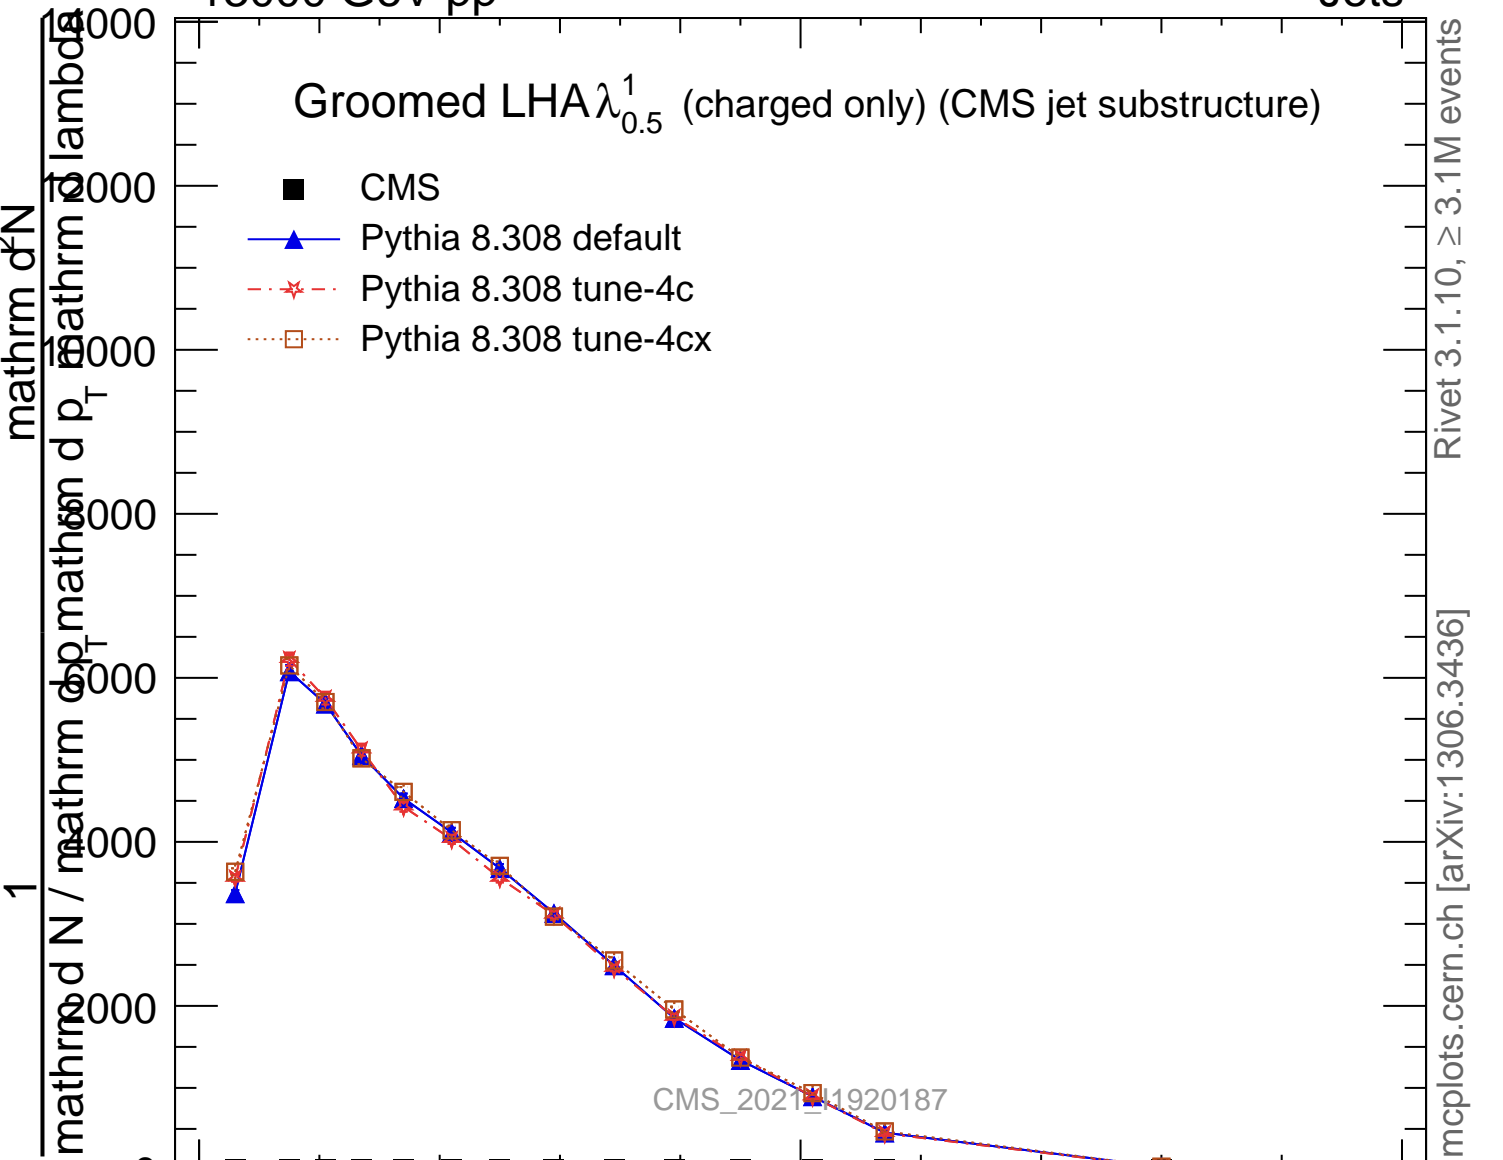

Groomed LHA $\lambda_{0.5}^1$ (charged only) (CMS jet substructure)

- CMS
- ▲ Pythia 8.308 default
- ★ Pythia 8.308 tune-4c
- Pythia 8.308 tune-4cx

Rivet 3.1.10, $\geq 3.1M$ events
mcplots.cern.ch [arXiv:1306.3436]