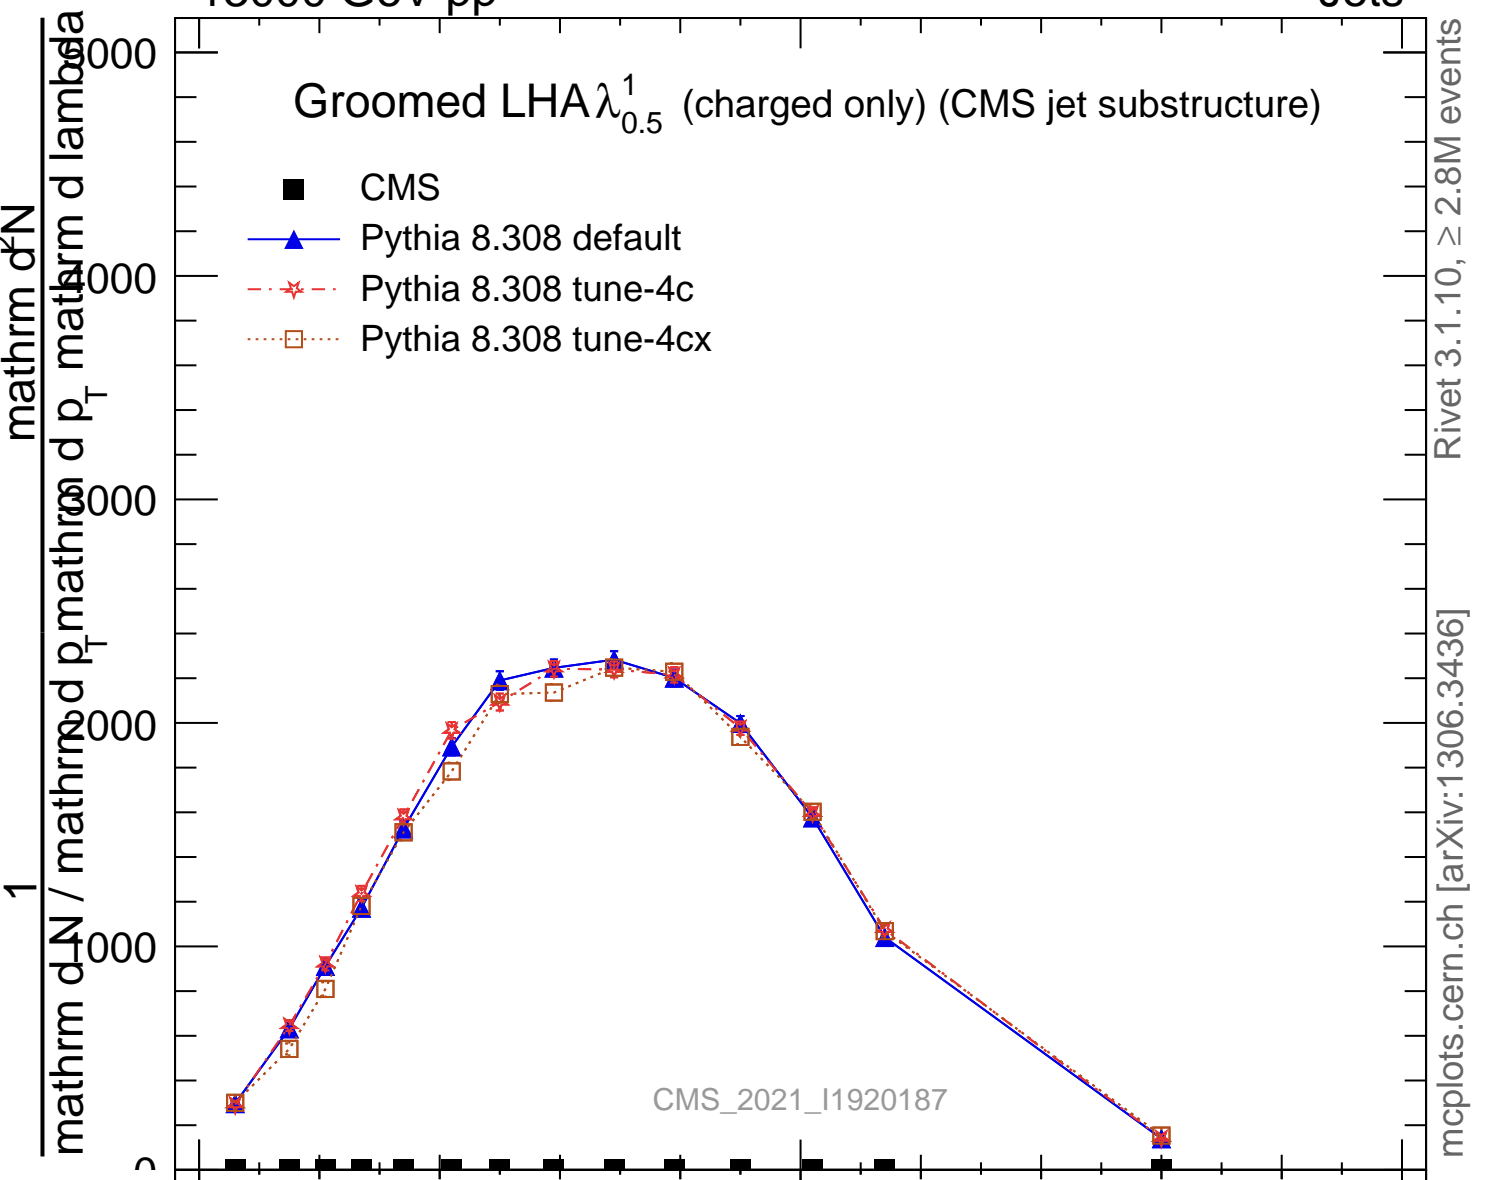

Groomed LHA $\lambda_{0.5}^1$ (charged only) (CMS jet substructure)

- CMS
- ▲ Pythia 8.308 default
- ✱ Pythia 8.308 tune-4c
- Pythia 8.308 tune-4cx

Rivet 3.1.10, ≥ 2.8M events
mcplots.cern.ch [arXiv:1306.3436]