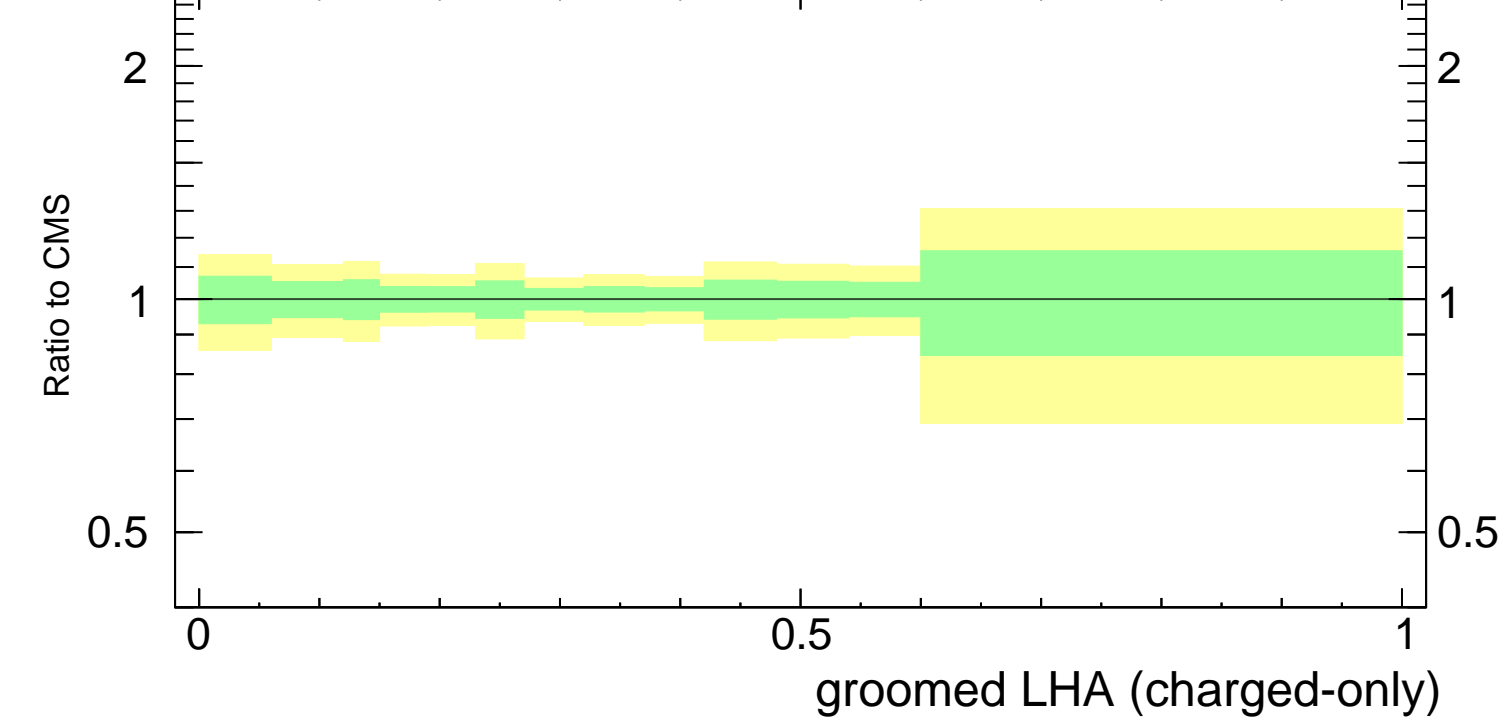

Groomed LHA $\lambda_{0.5}^1$ (charged only) (CMS jet substructure)

- CMS
- ▲ Pythia 8.308 default
- ✱ Pythia 8.308 tune-4c
- Pythia 8.308 tune-4cx

Rivet 3.1.10, ≥ 2.8M events
mcplots.cern.ch [arXiv:1306.3436]