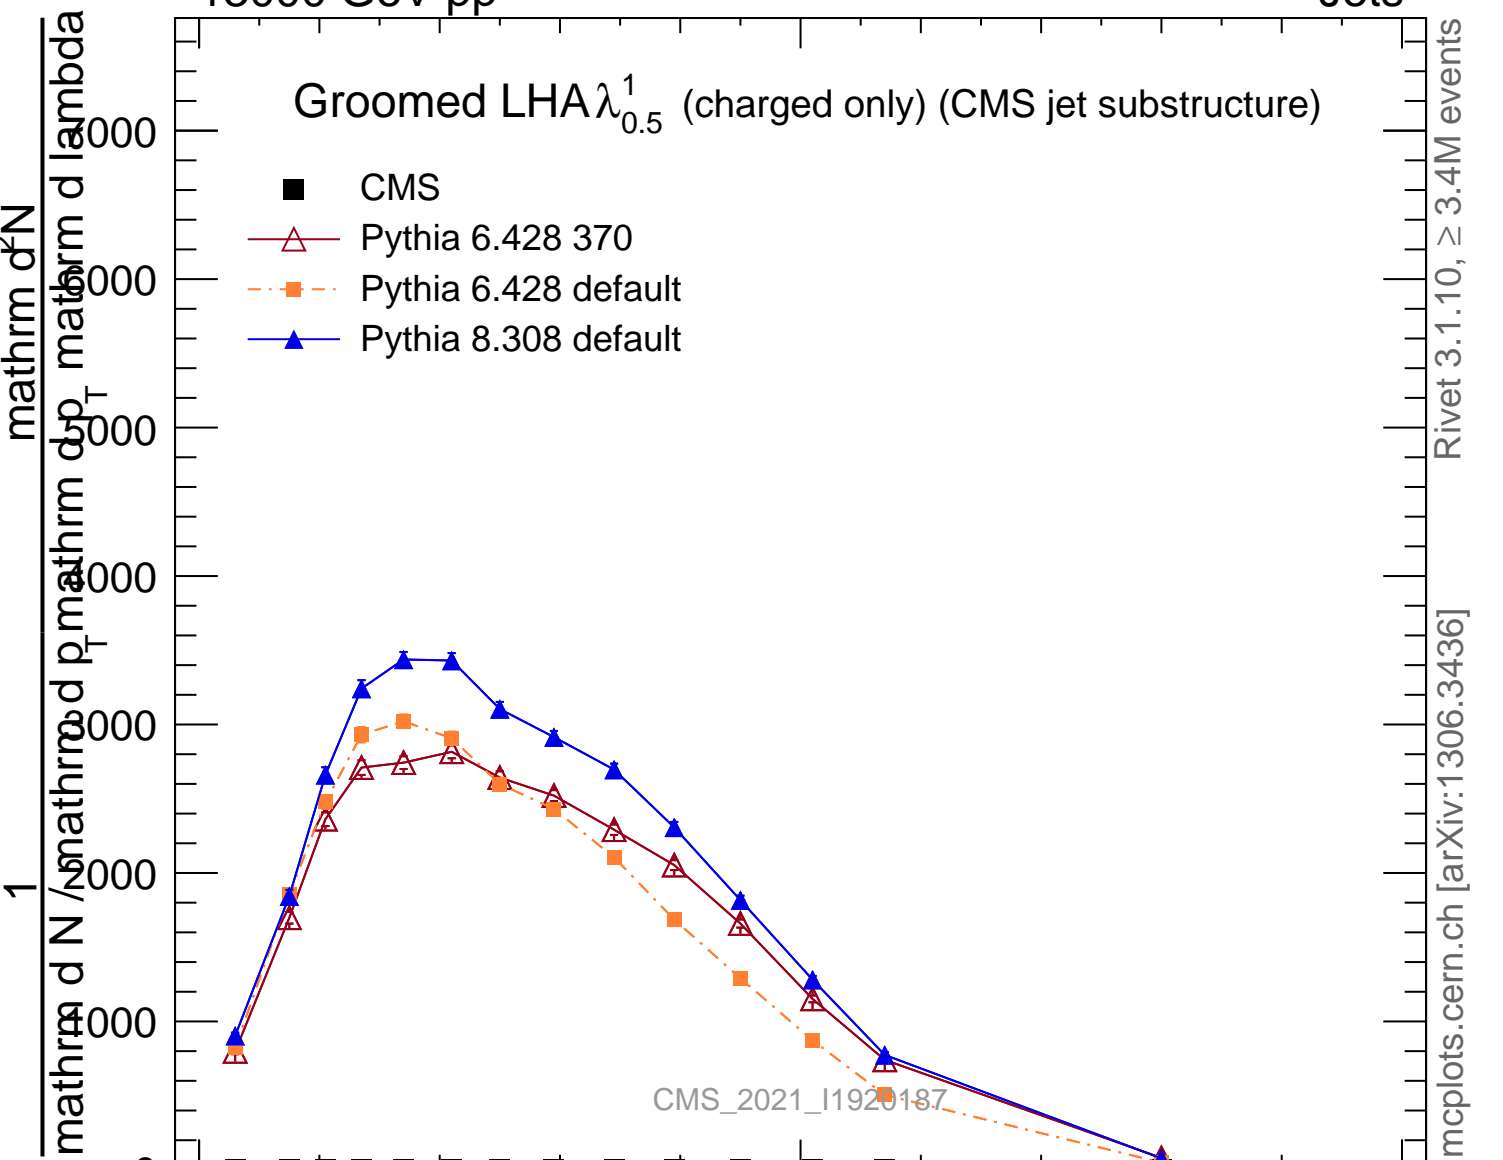

Groomed LHA $\lambda_{0.5}^1$ (charged only) (CMS jet substructure)

- CMS
- △ Pythia 6.428 370
- Pythia 6.428 default
- ▲ Pythia 8.308 default

CMS_2021_I1920187

Ratio to CMS

0.5

1

2

Rivet 3.1.10, ≥ 3.4M events

mcplots.cern.ch [arXiv:1306.3436]