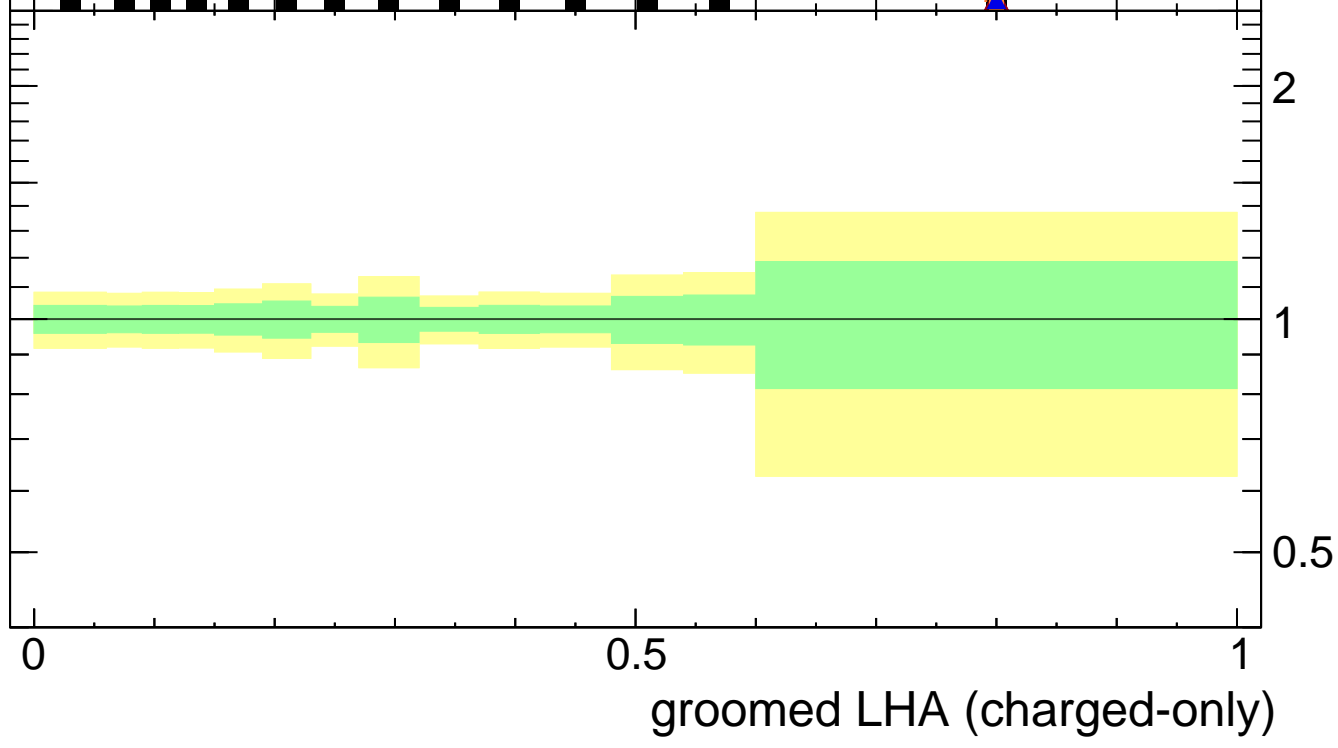

Groomed LHA $\lambda_{0.5}^1$ (charged only) (CMS jet substructure)

- CMS
- △ Pythia 6.428 370
- Pythia 6.428 default
- ▲ Pythia 8.308 default

CMS_2021_I1920187

Ratio to CMS

0.5

1

2

Rivet 3.1.10, ≥ 3.4M events